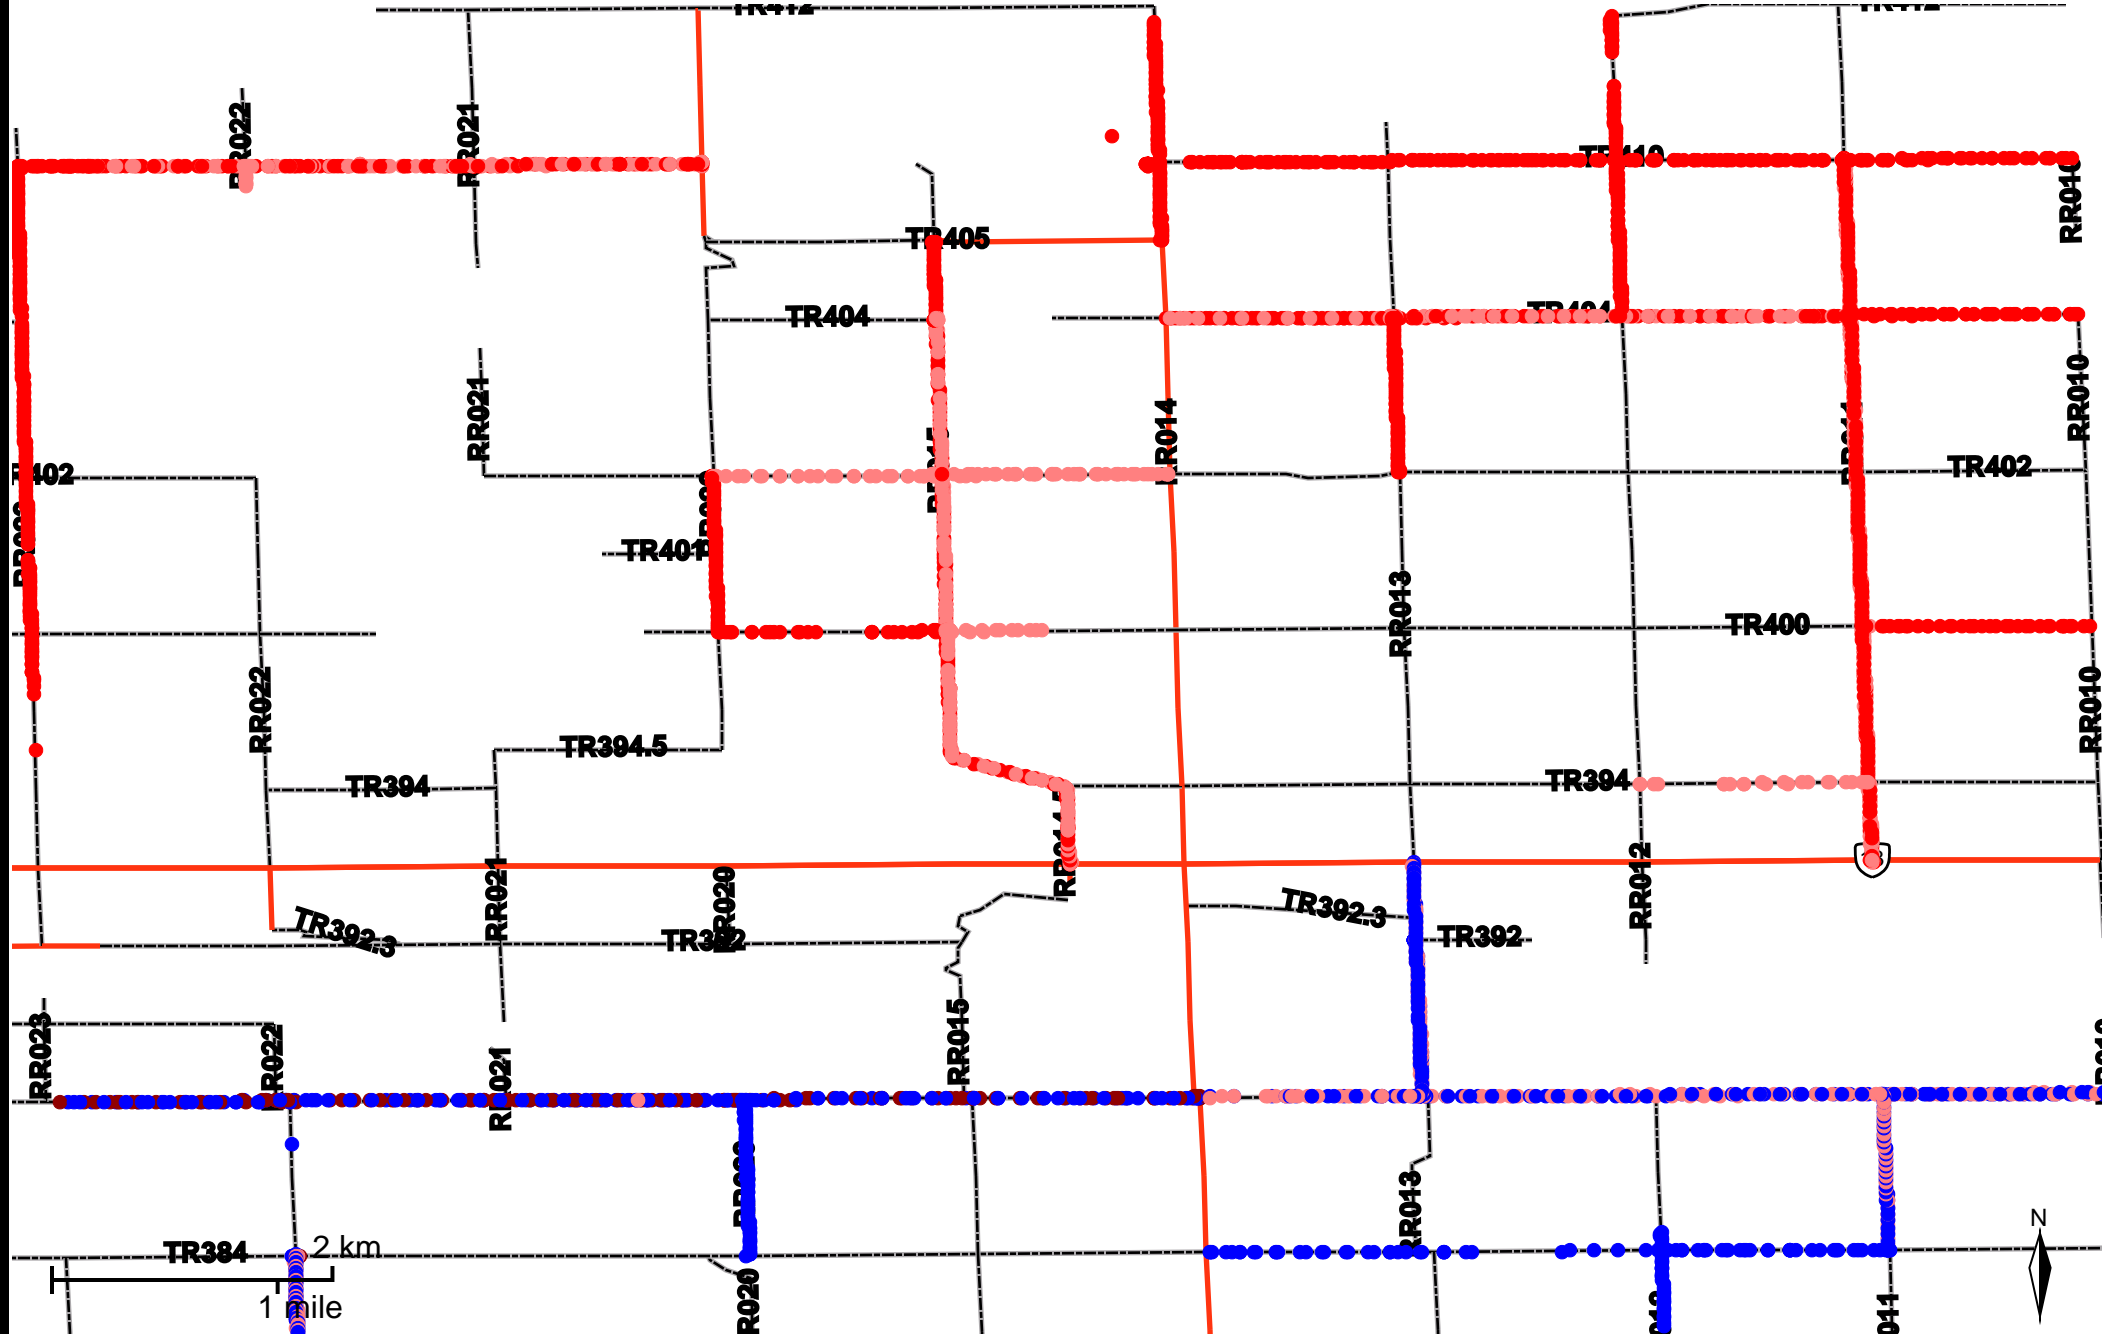

Grader Activity Weekly Report

From Date: 2018-09-24
To Date: 2018-09-30
Electoral Division: 2
Total Distance(km): 472.7
Total Time(h): 92.3
Speed Threshold(km/h): 10