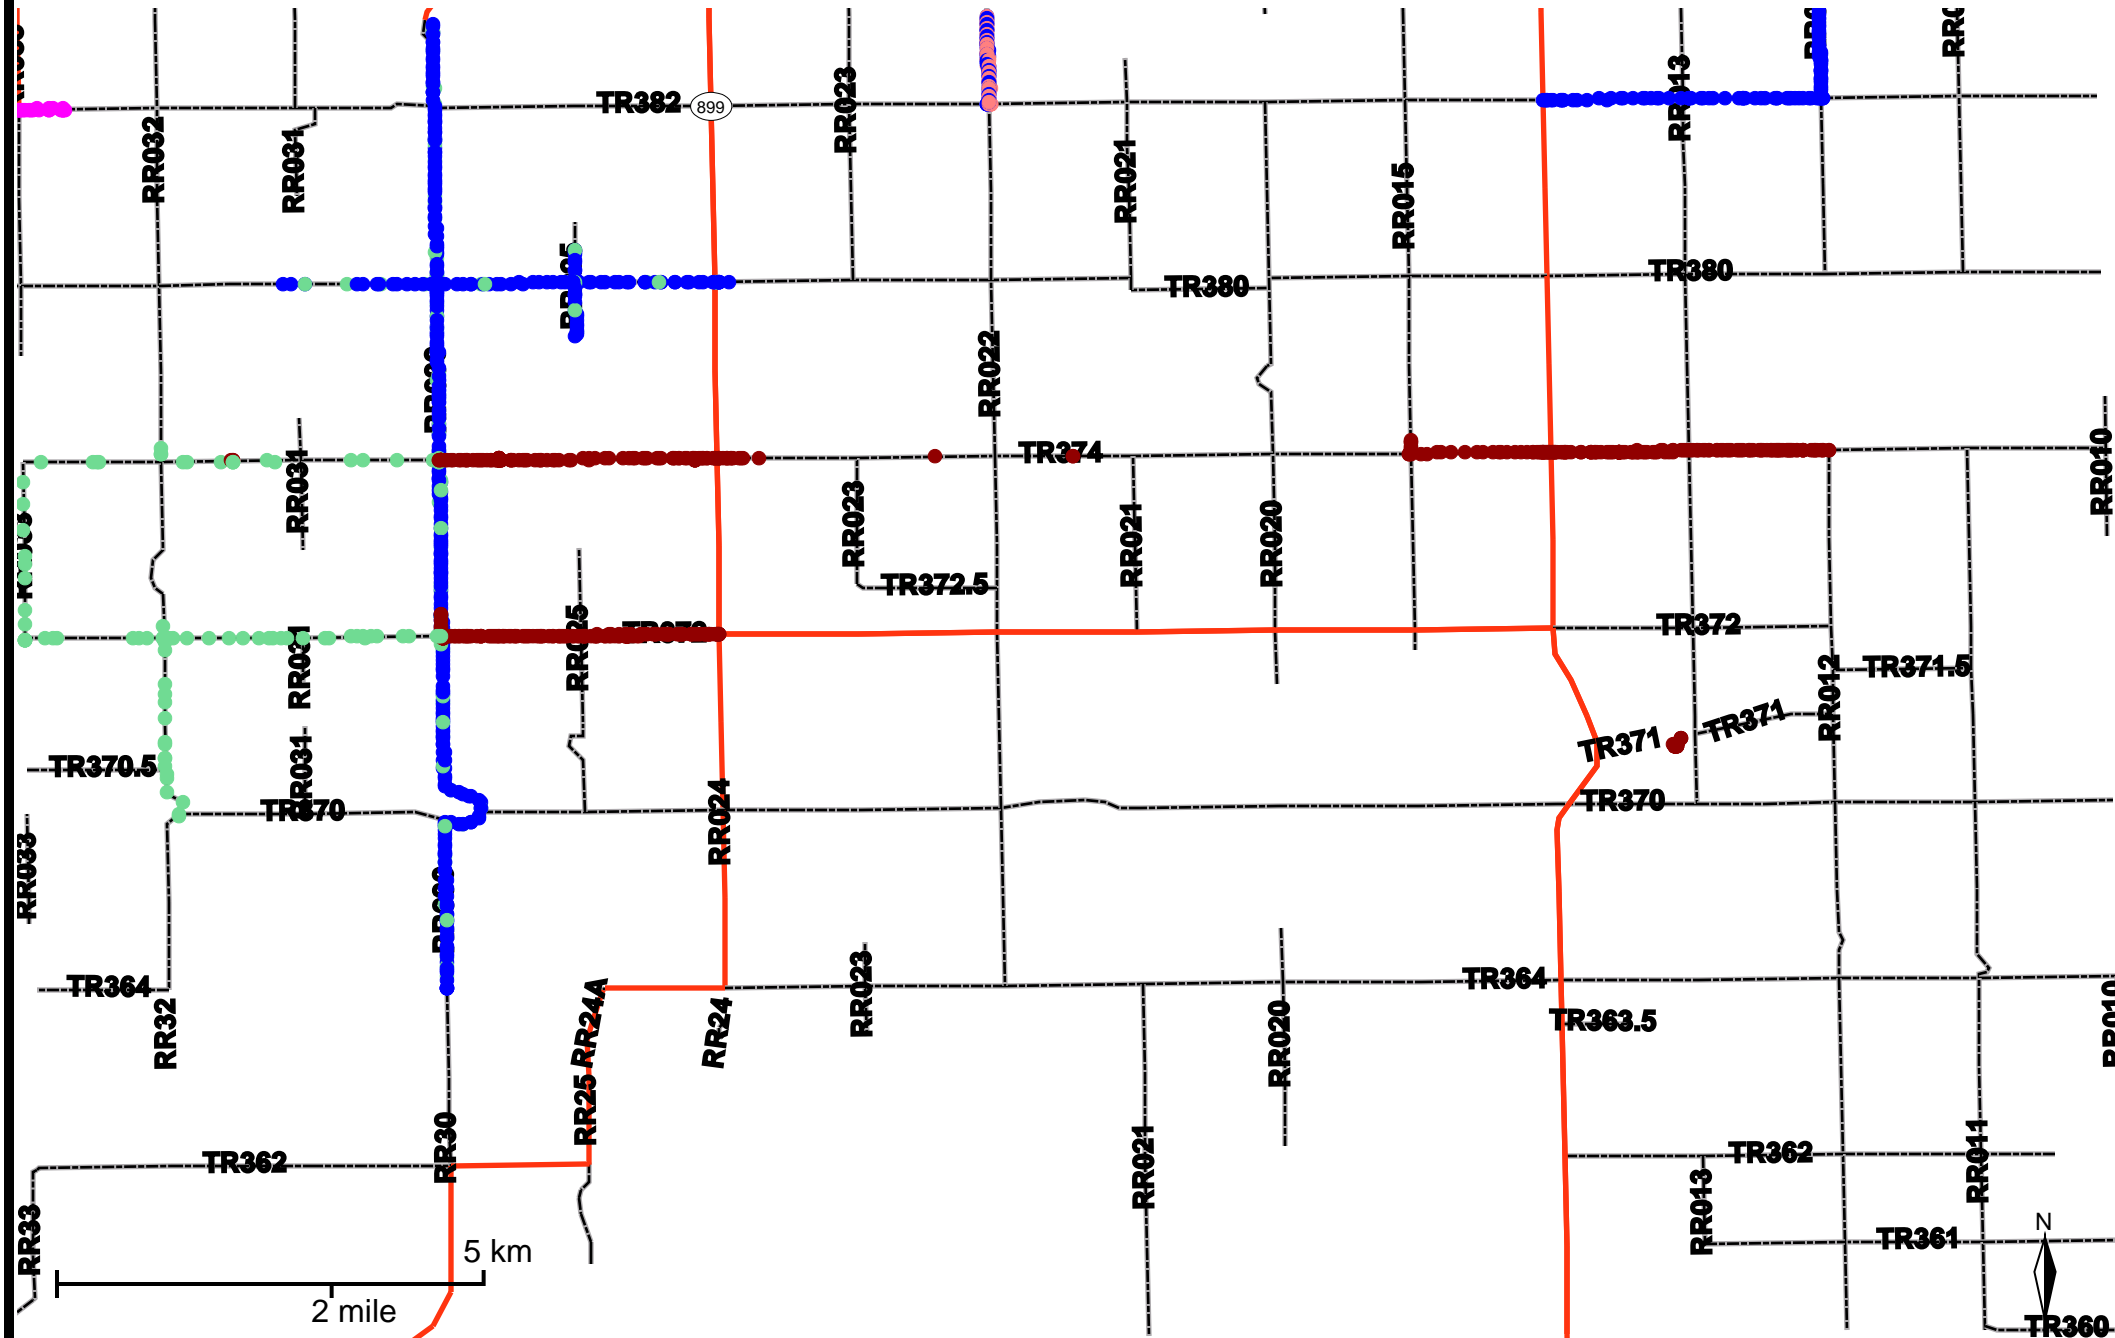

# Grader Activity Weekly Report

From Date: 2018-09-24  
 To Date: 2018-09-30  
 Electoral Division: 1  
 Total Distance(km): 265  
 Total Time(h): 35.7  
 Speed Threshold(km/h): 10