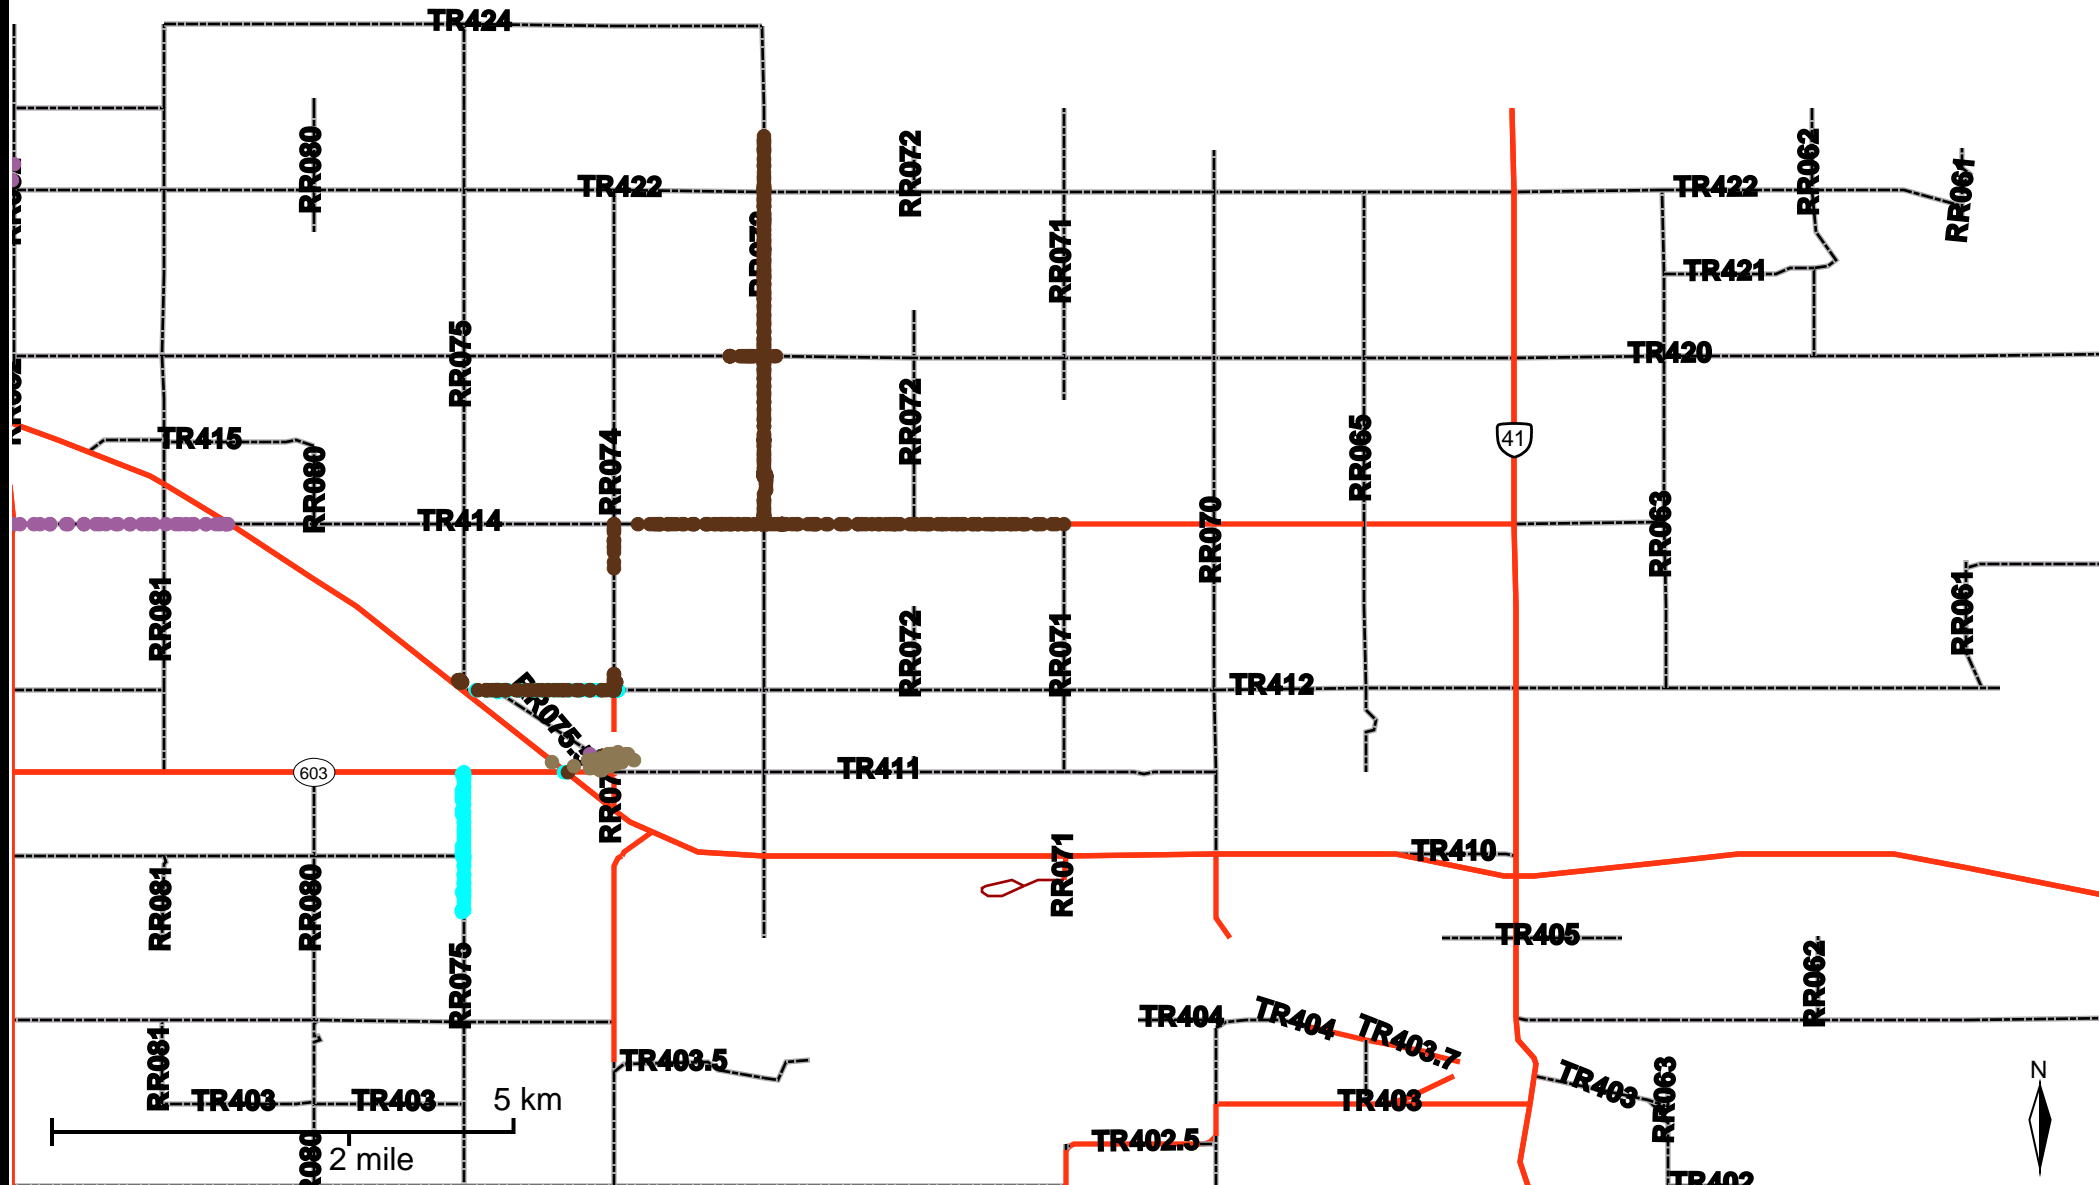

Grader Activity Weekly Report

From Date: 2018-09-17
To Date: 2018-09-23
Electoral Division: 6
Total Distance(km): 157.9
Total Time(h): 135.3
Speed Threshold(km/h): 10