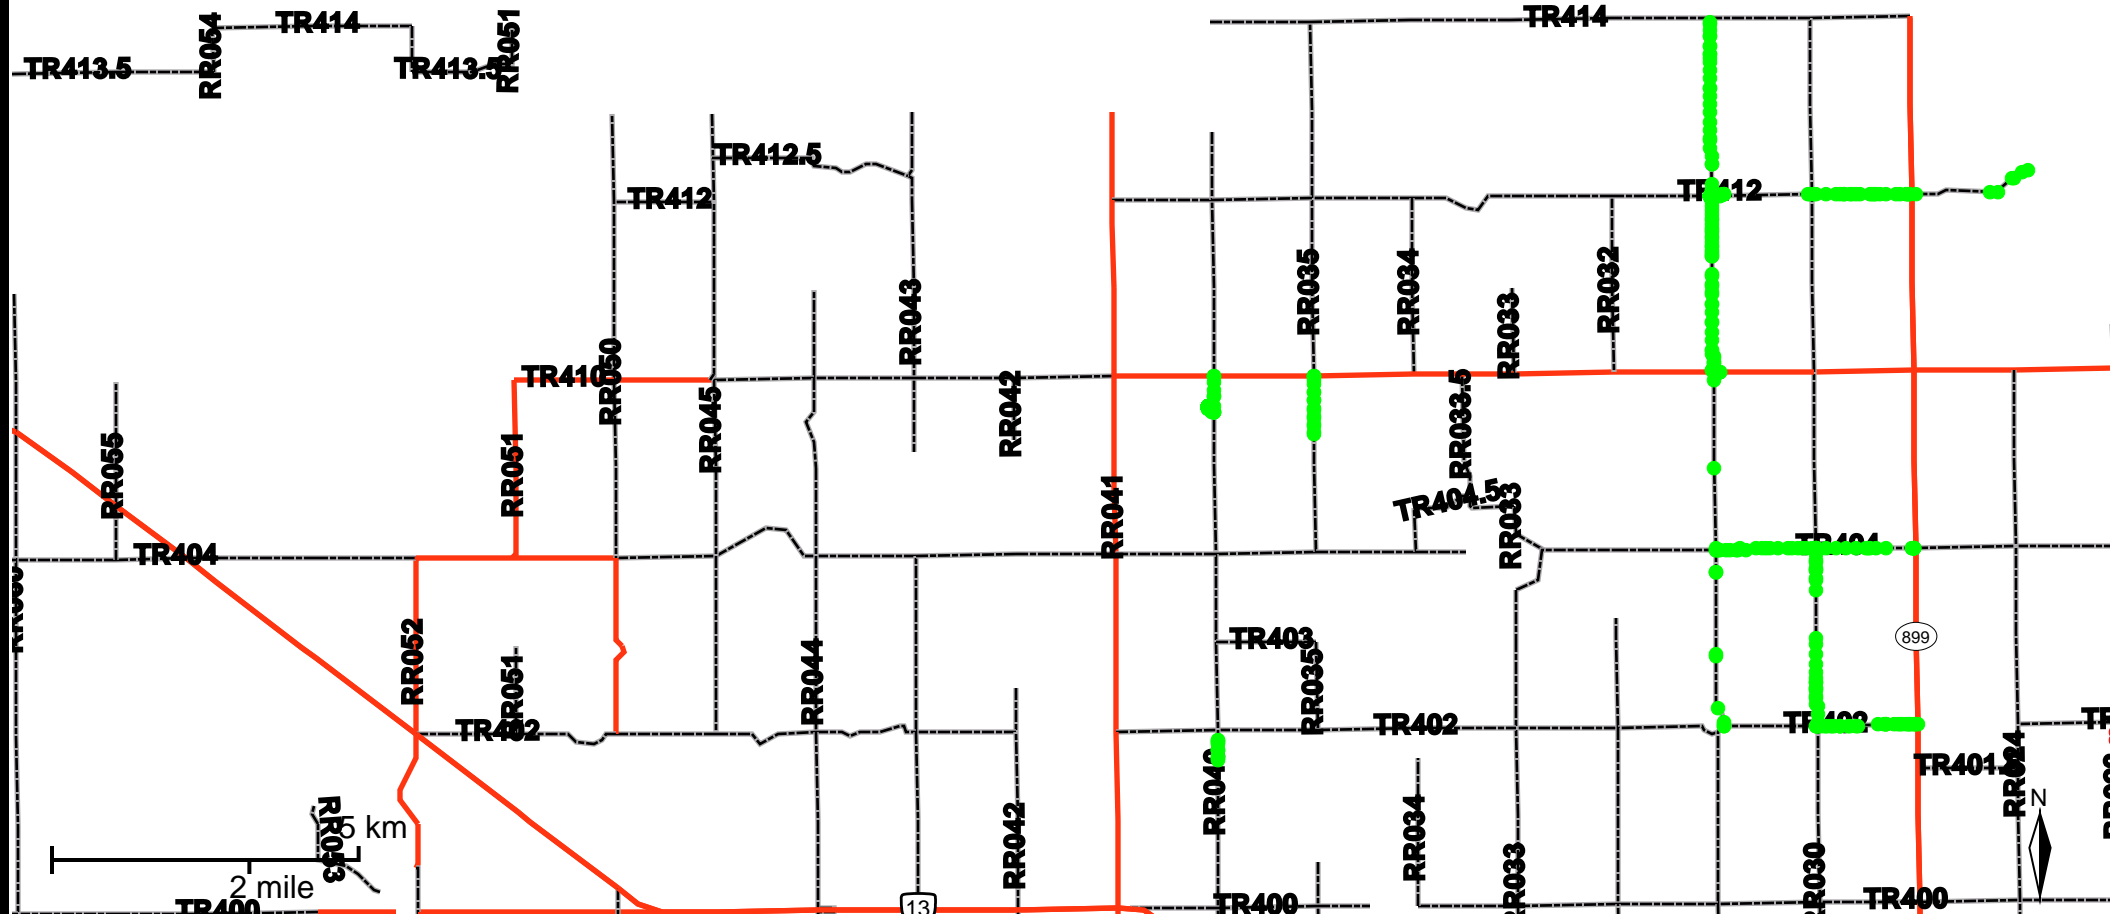

# Grader Activity Weekly Report

From Date: 2018-09-17  
To Date: 2018-09-23  
Electoral Division: 4  
Total Distance(km): 30.7  
Total Time(h): 18.4  
Speed Threshold(km/h): 10