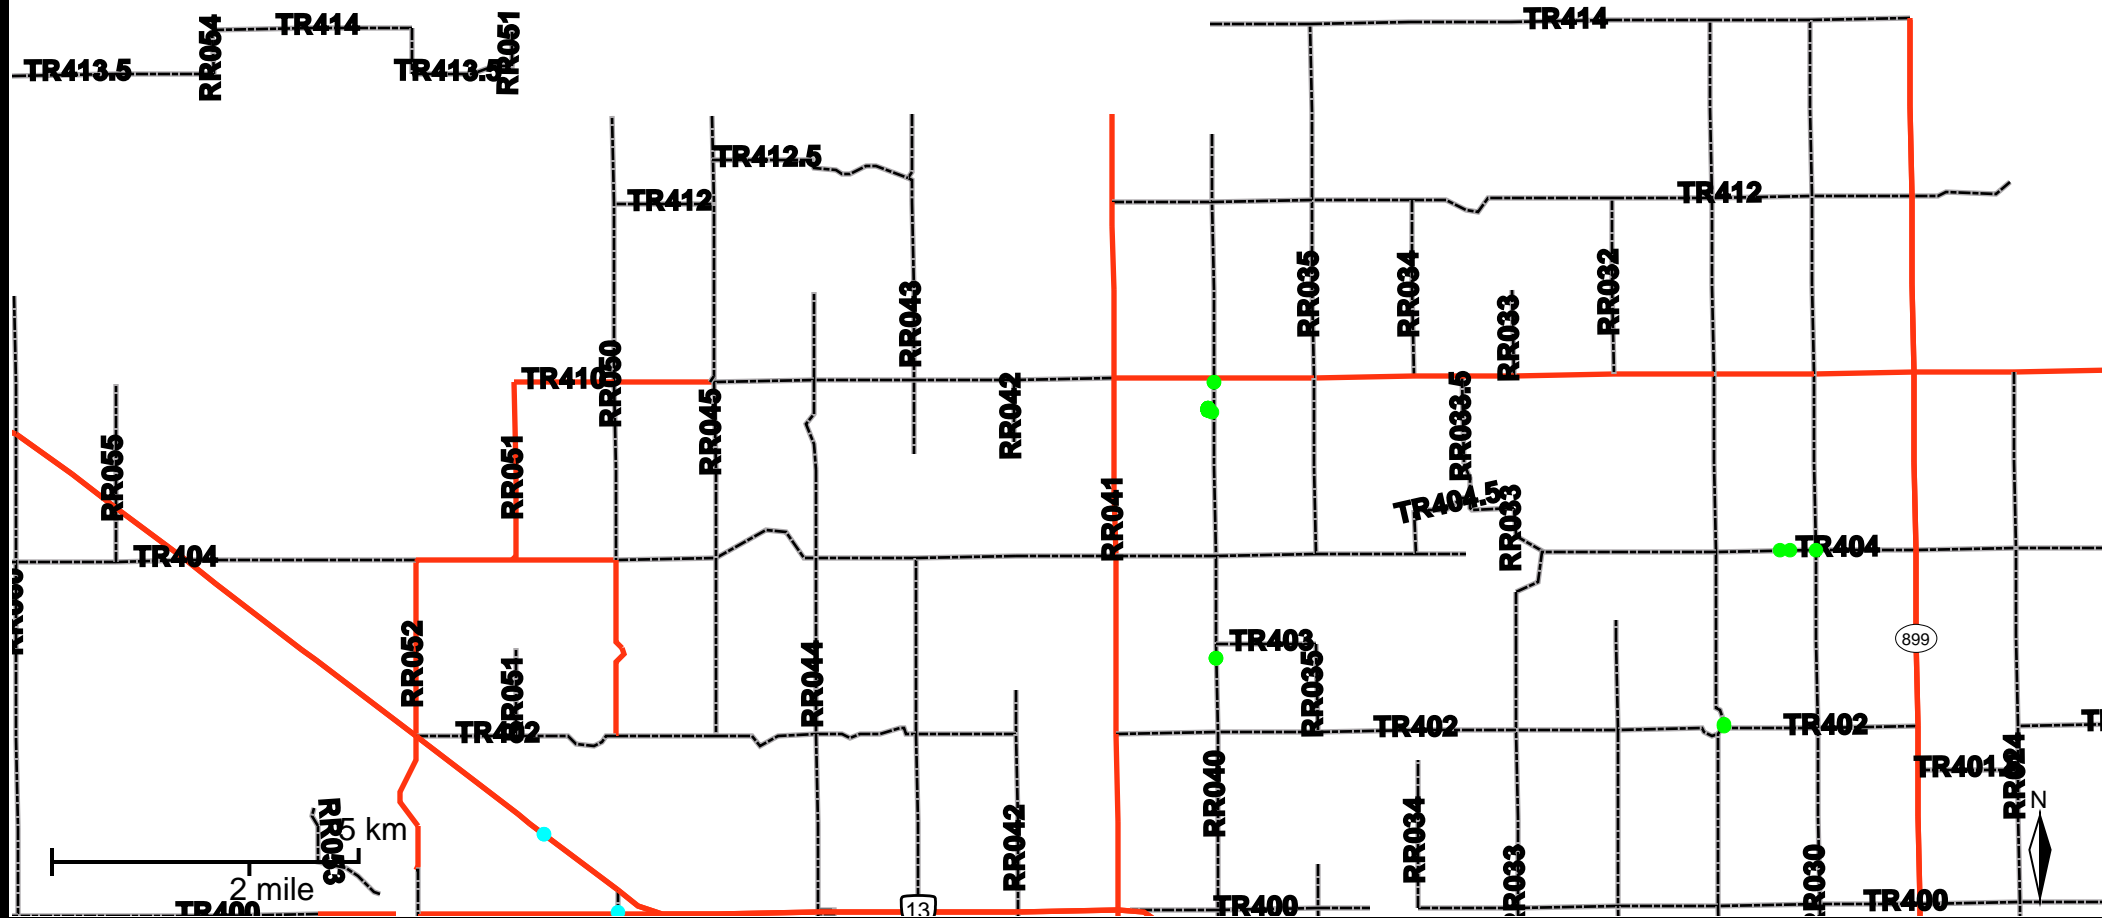

# Grader Activity Weekly Report

From Date: 2018-09-10  
To Date: 2018-09-16  
Electoral Division: 4  
Total Distance(km): 0.5  
Total Time(h): 17.3  
Speed Threshold(km/h): 10