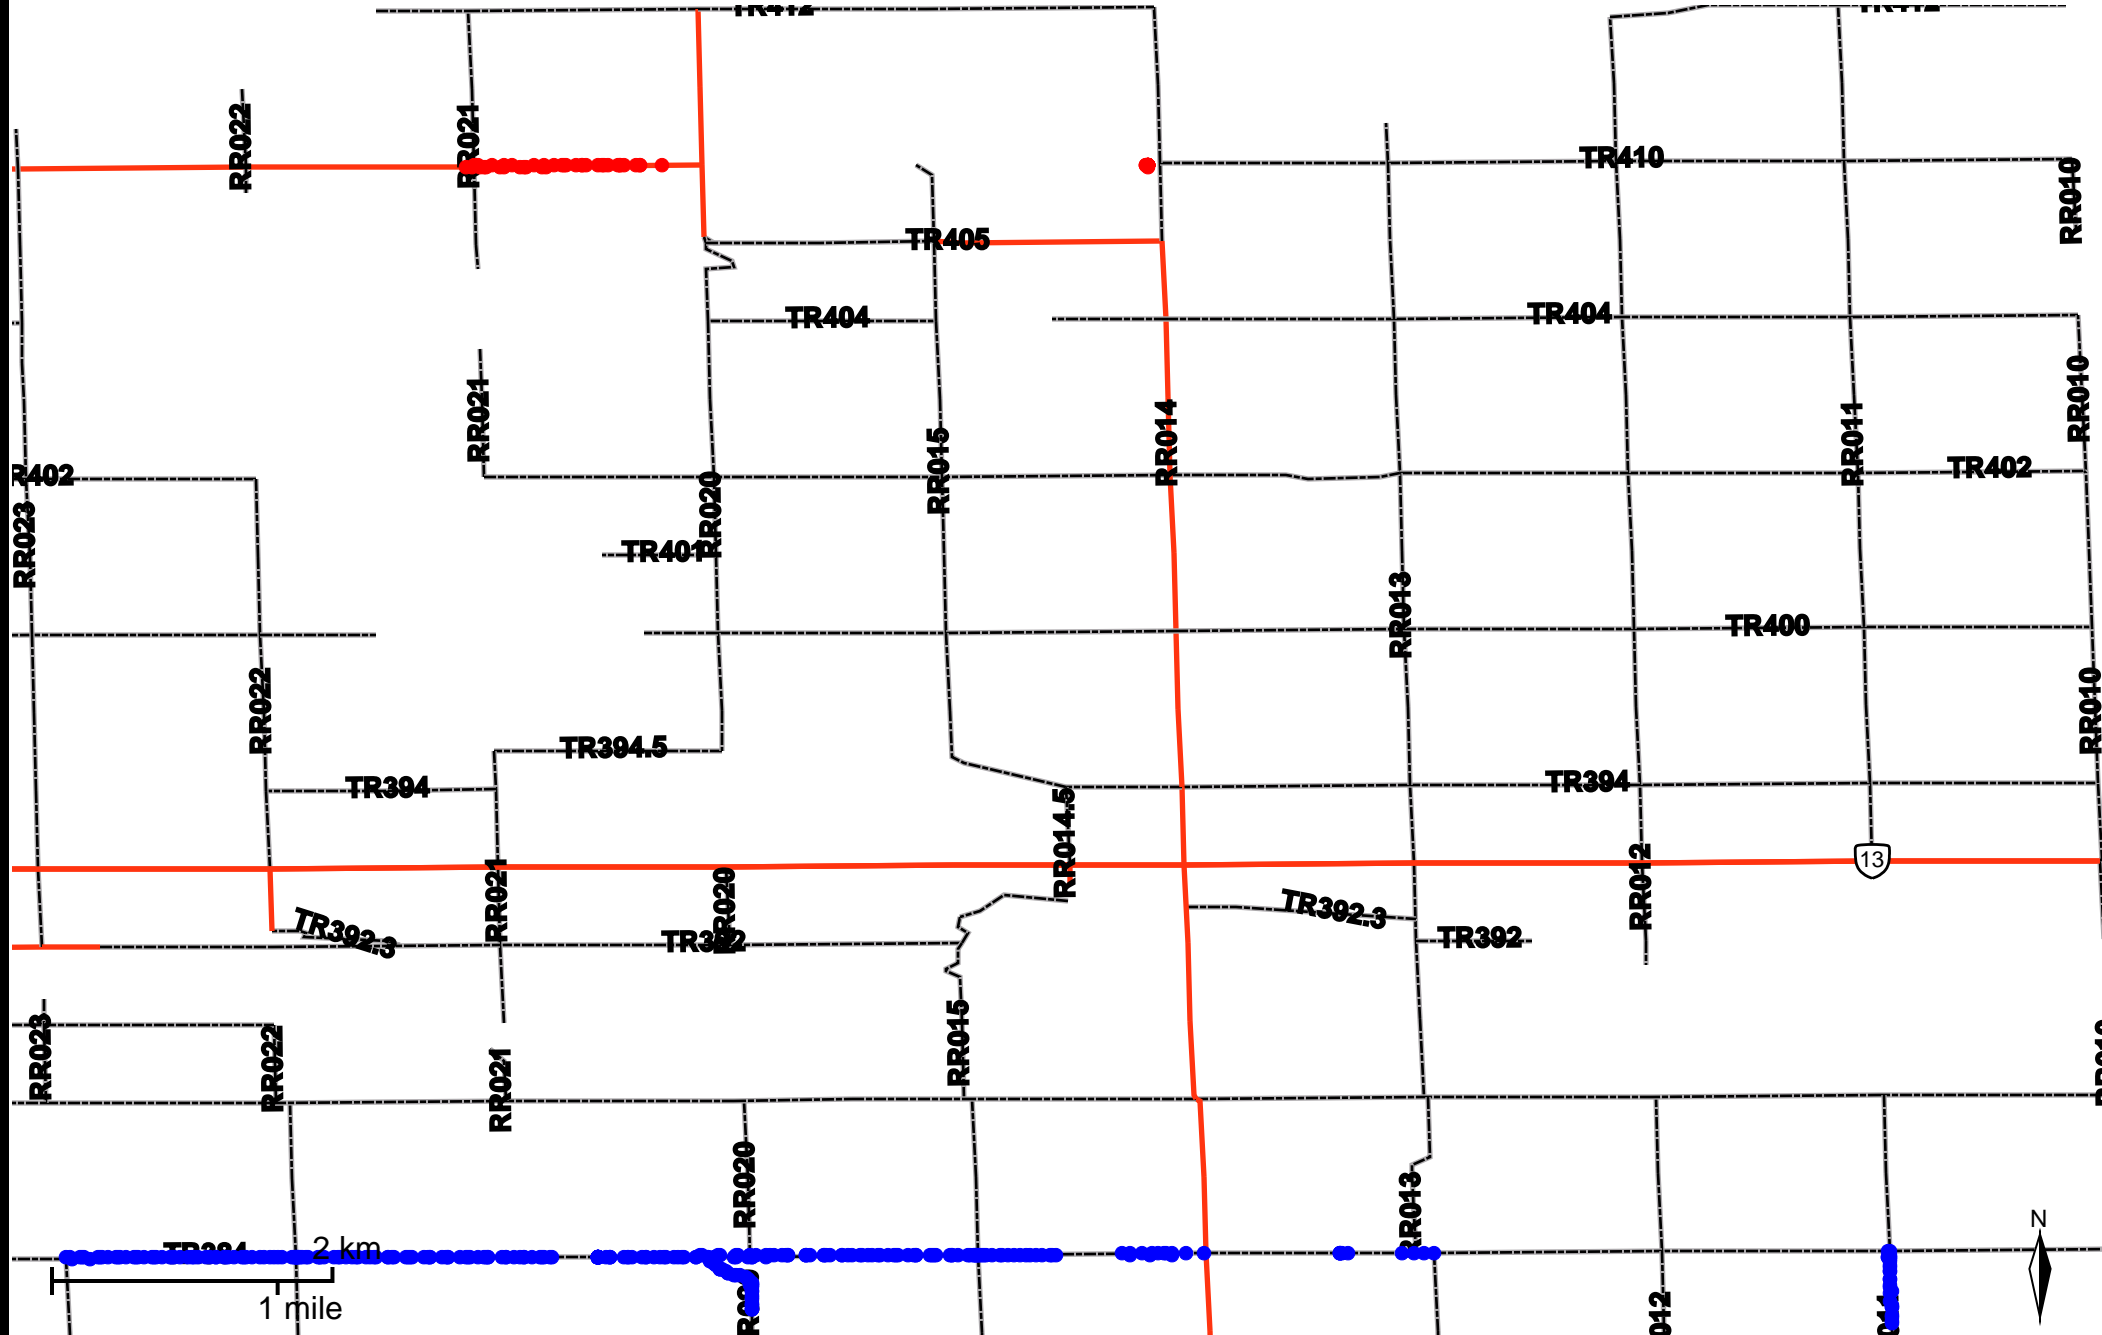

Grader Activity Weekly Report

From Date: 2018-09-10
To Date: 2018-09-16
Electoral Division: 2
Total Distance(km): 42.1
Total Time(h): 6.3
Speed Threshold(km/h): 10