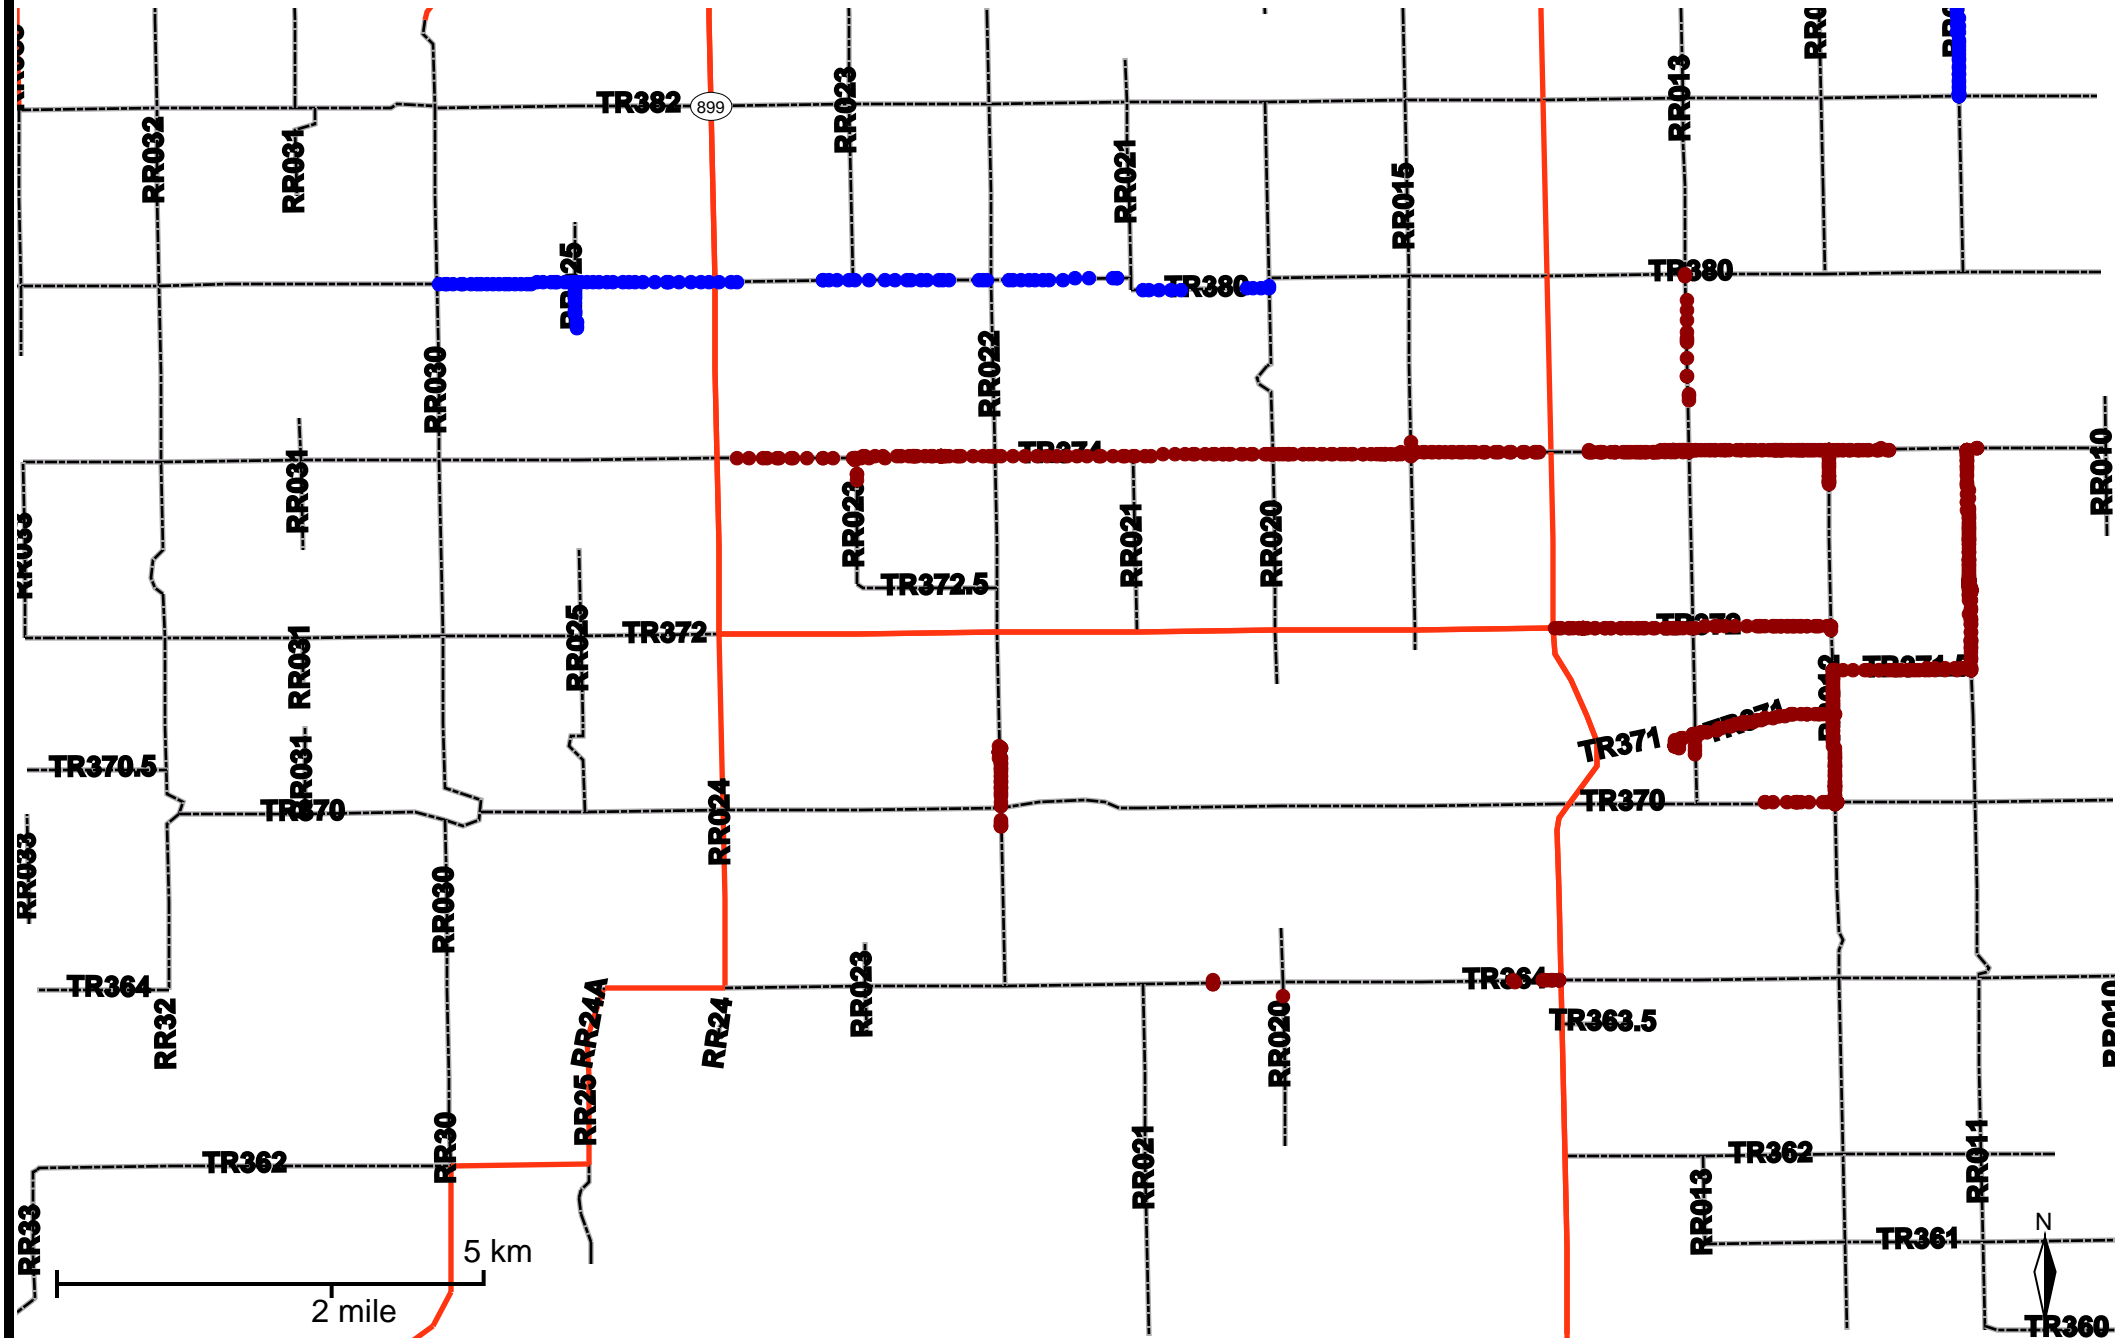

Grader Activity Weekly Report

From Date: 2018-09-10
To Date: 2018-09-16
Electoral Division: 1
Total Distance(km): 98.7
Total Time(h): 45.3
Speed Threshold(km/h): 10