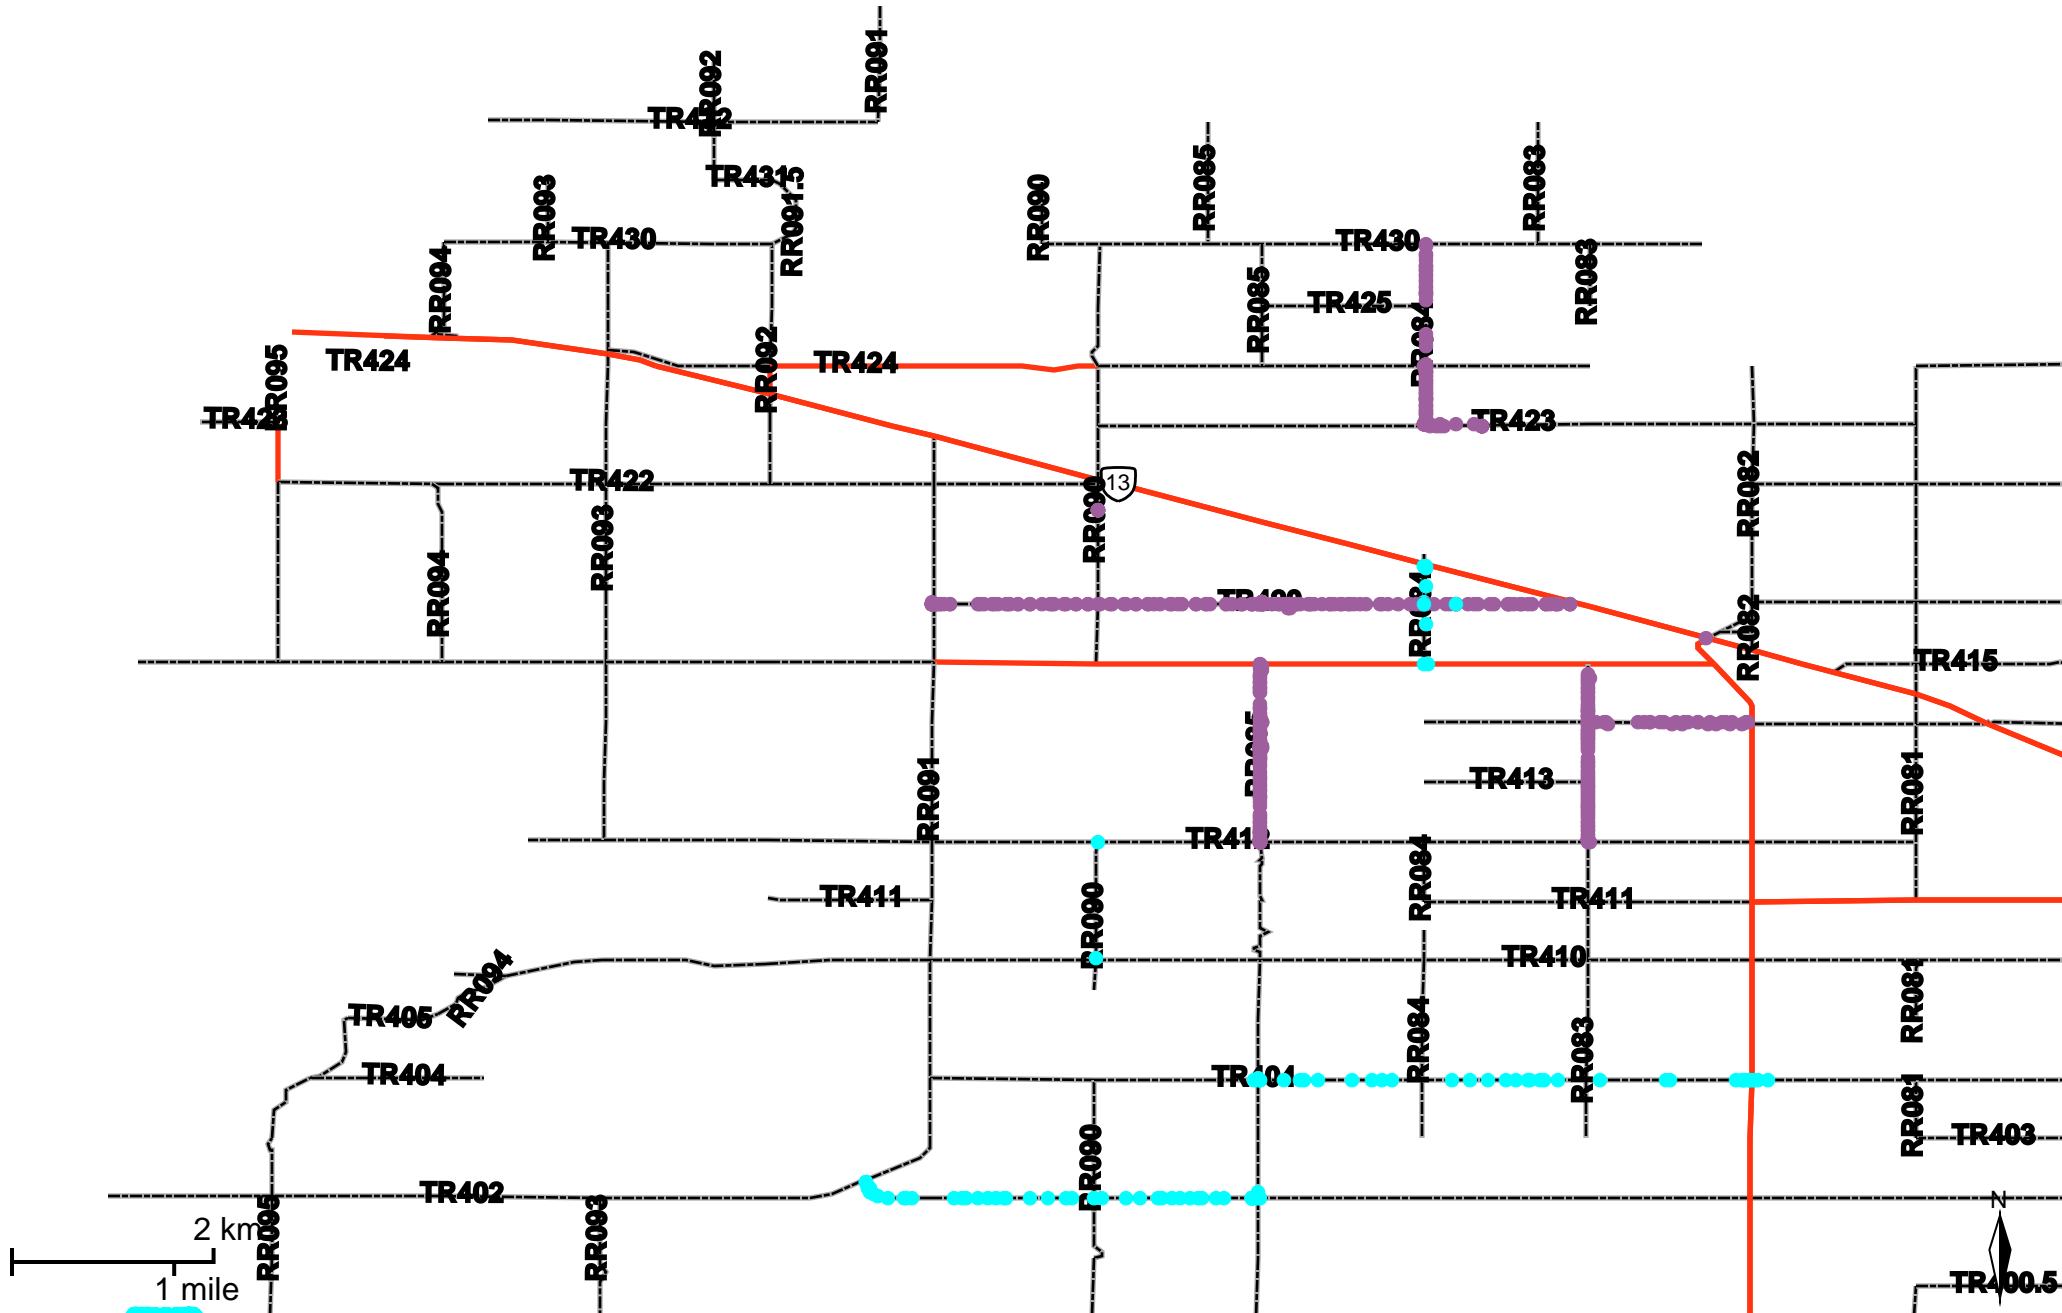

Grader Activity Weekly Report

From Date: 2018-10-01
To Date: 2018-10-07
Electoral Division: 7
Total Distance(km): 98
Total Time(h): 32.9
Speed Threshold(km/h): 10