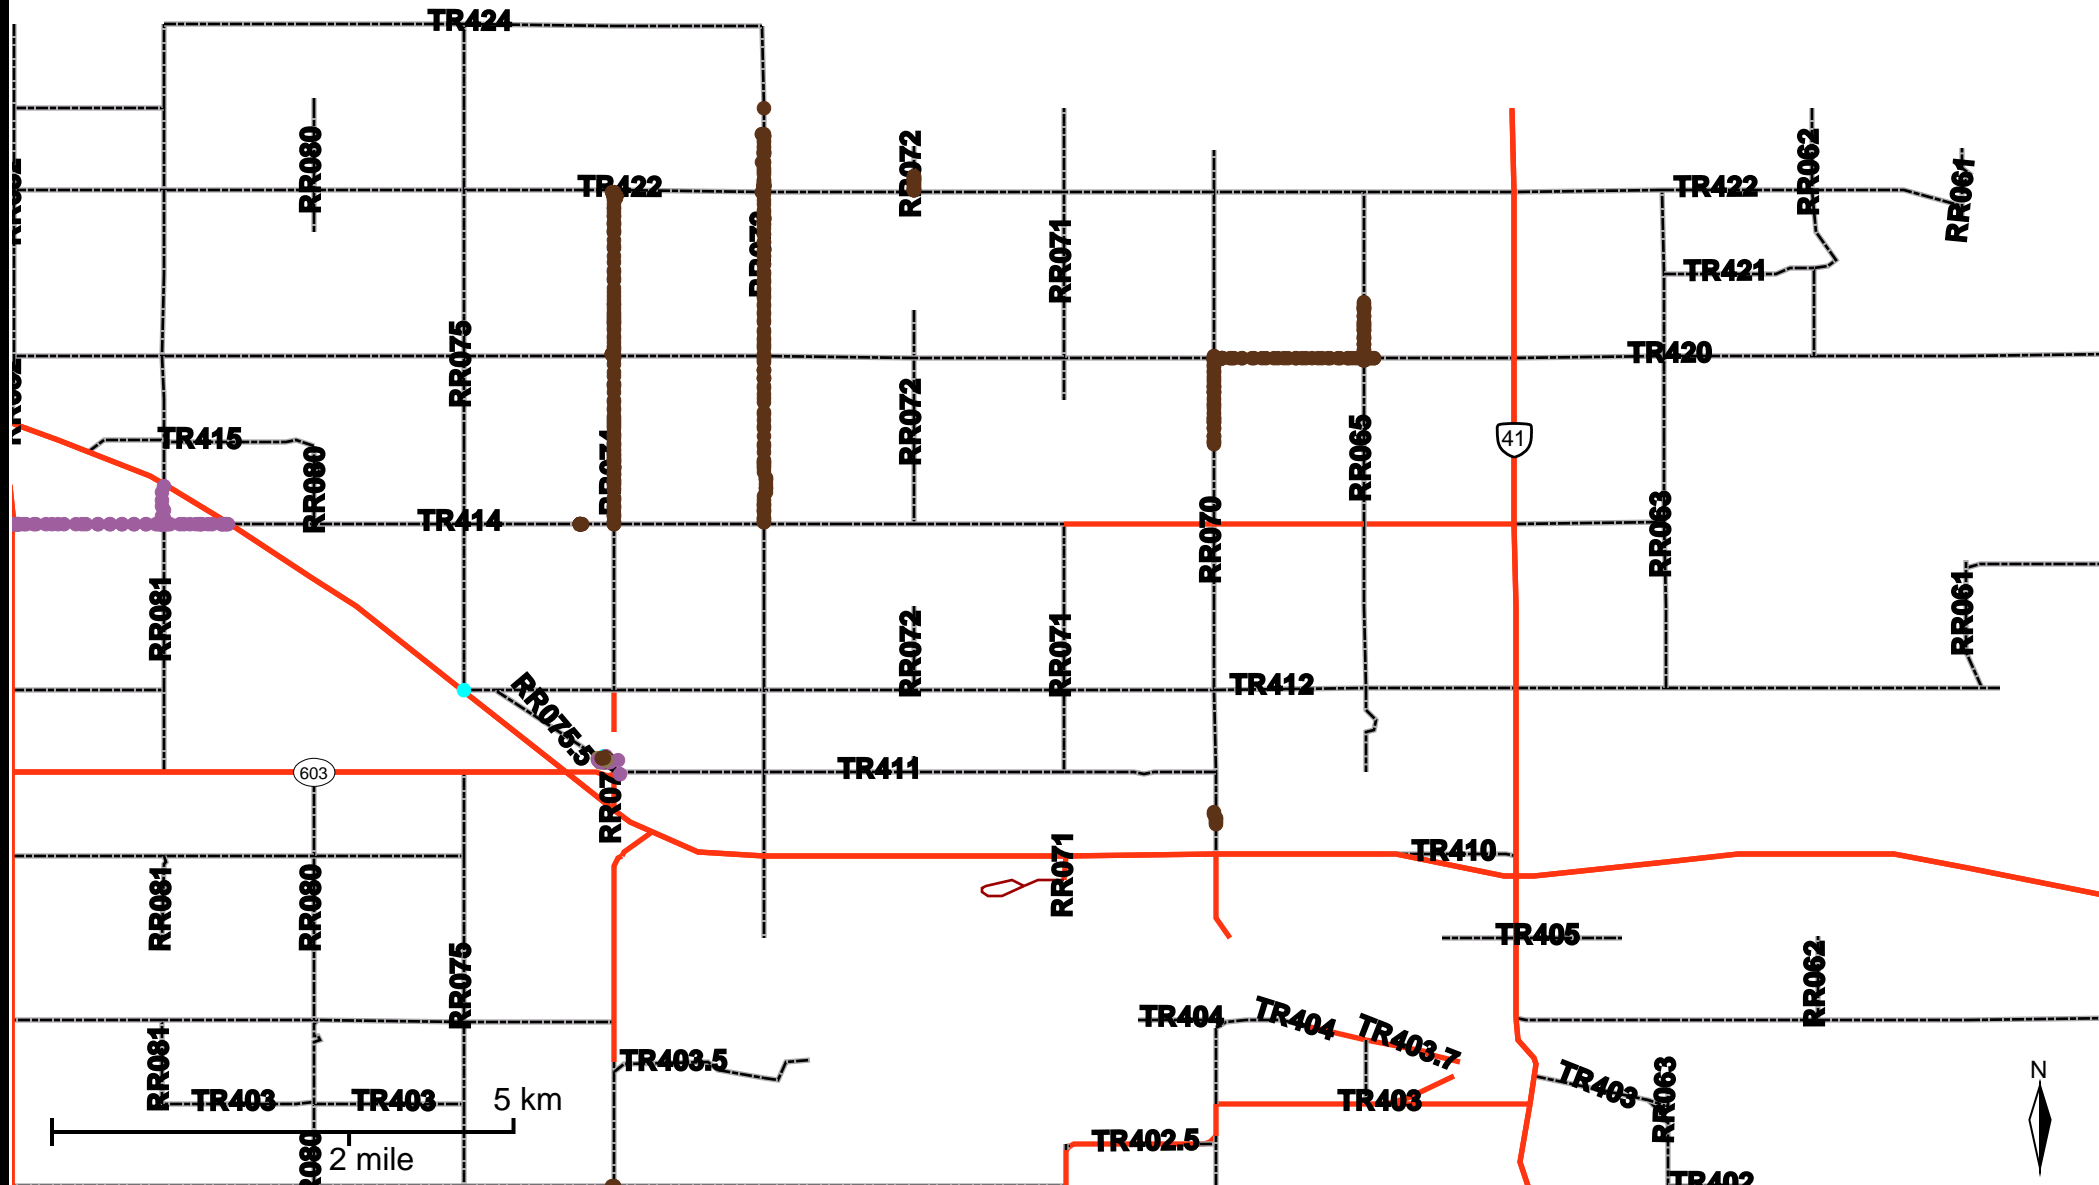

Grader Activity Weekly Report

From Date: 2018-10-01
To Date: 2018-10-07
Electoral Division: 6
Total Distance(km): 57.3
Total Time(h): 18.2
Speed Threshold(km/h): 10