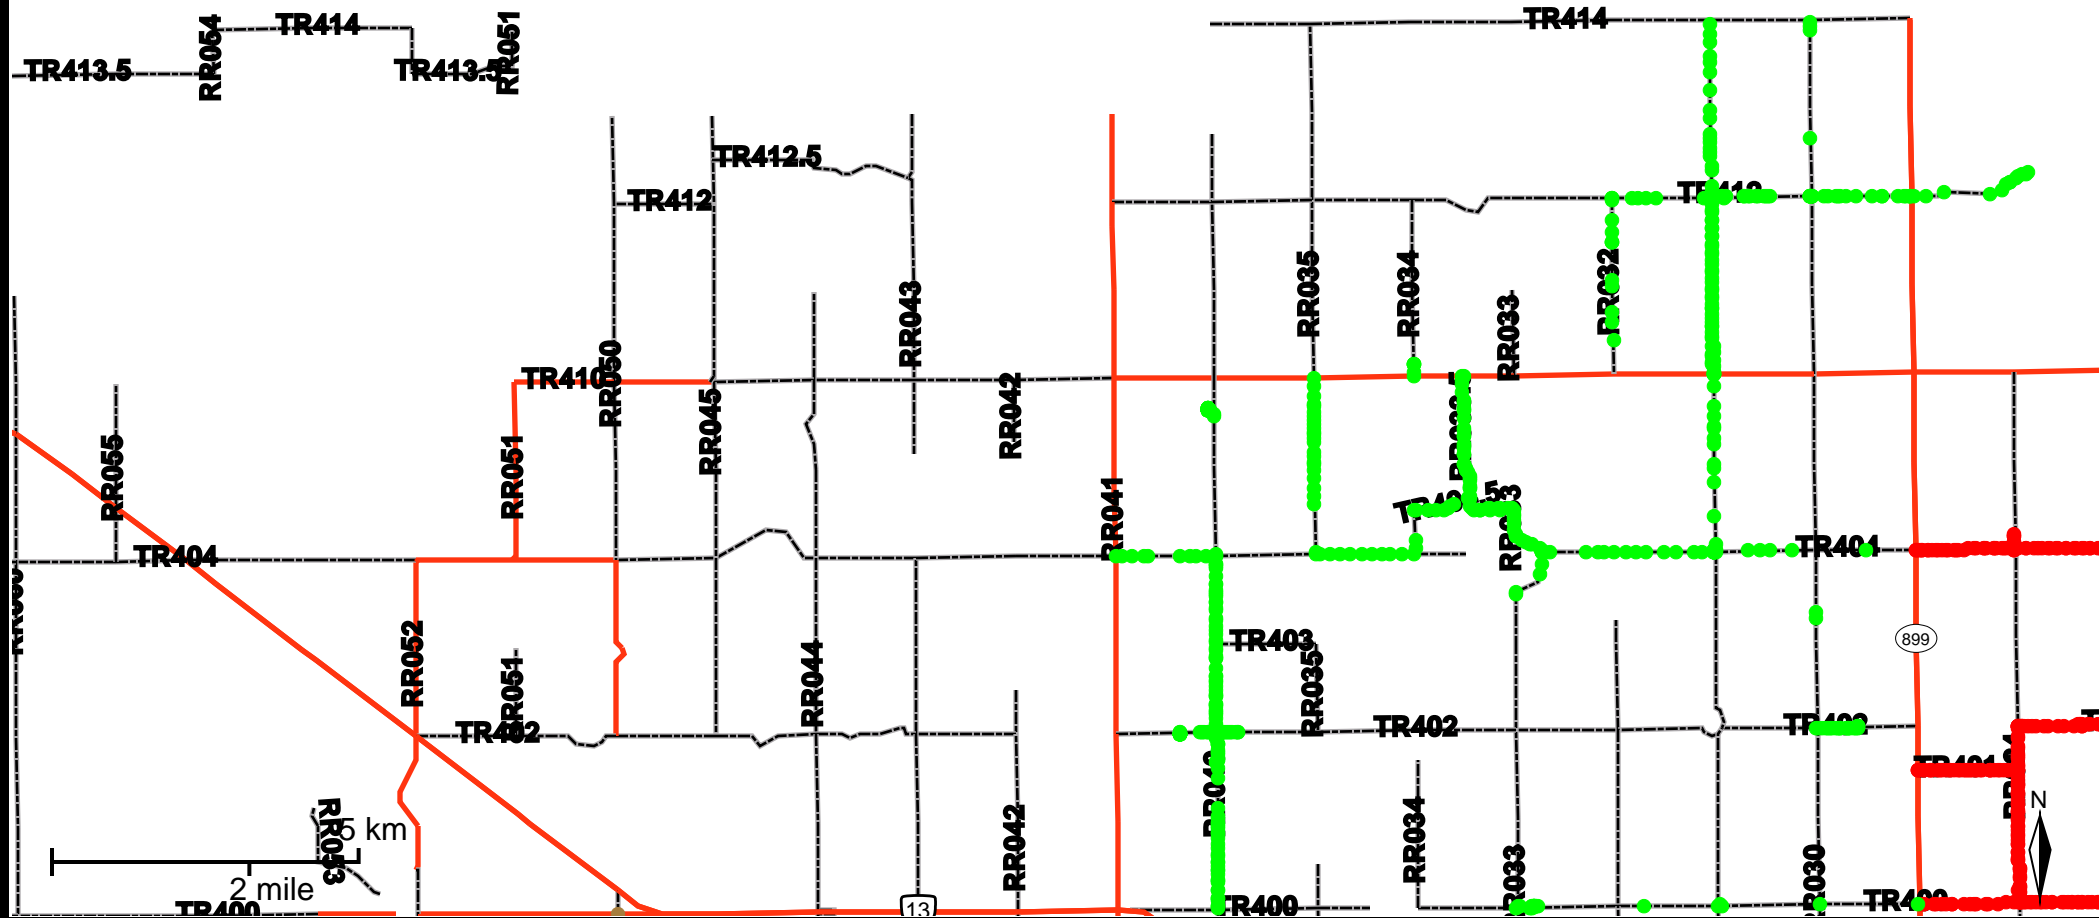

# Grader Activity Weekly Report

From Date: 2018-10-01  
To Date: 2018-10-07  
Electoral Division: 4  
Total Distance(km): 86  
Total Time(h): 27.1  
Speed Threshold(km/h): 10