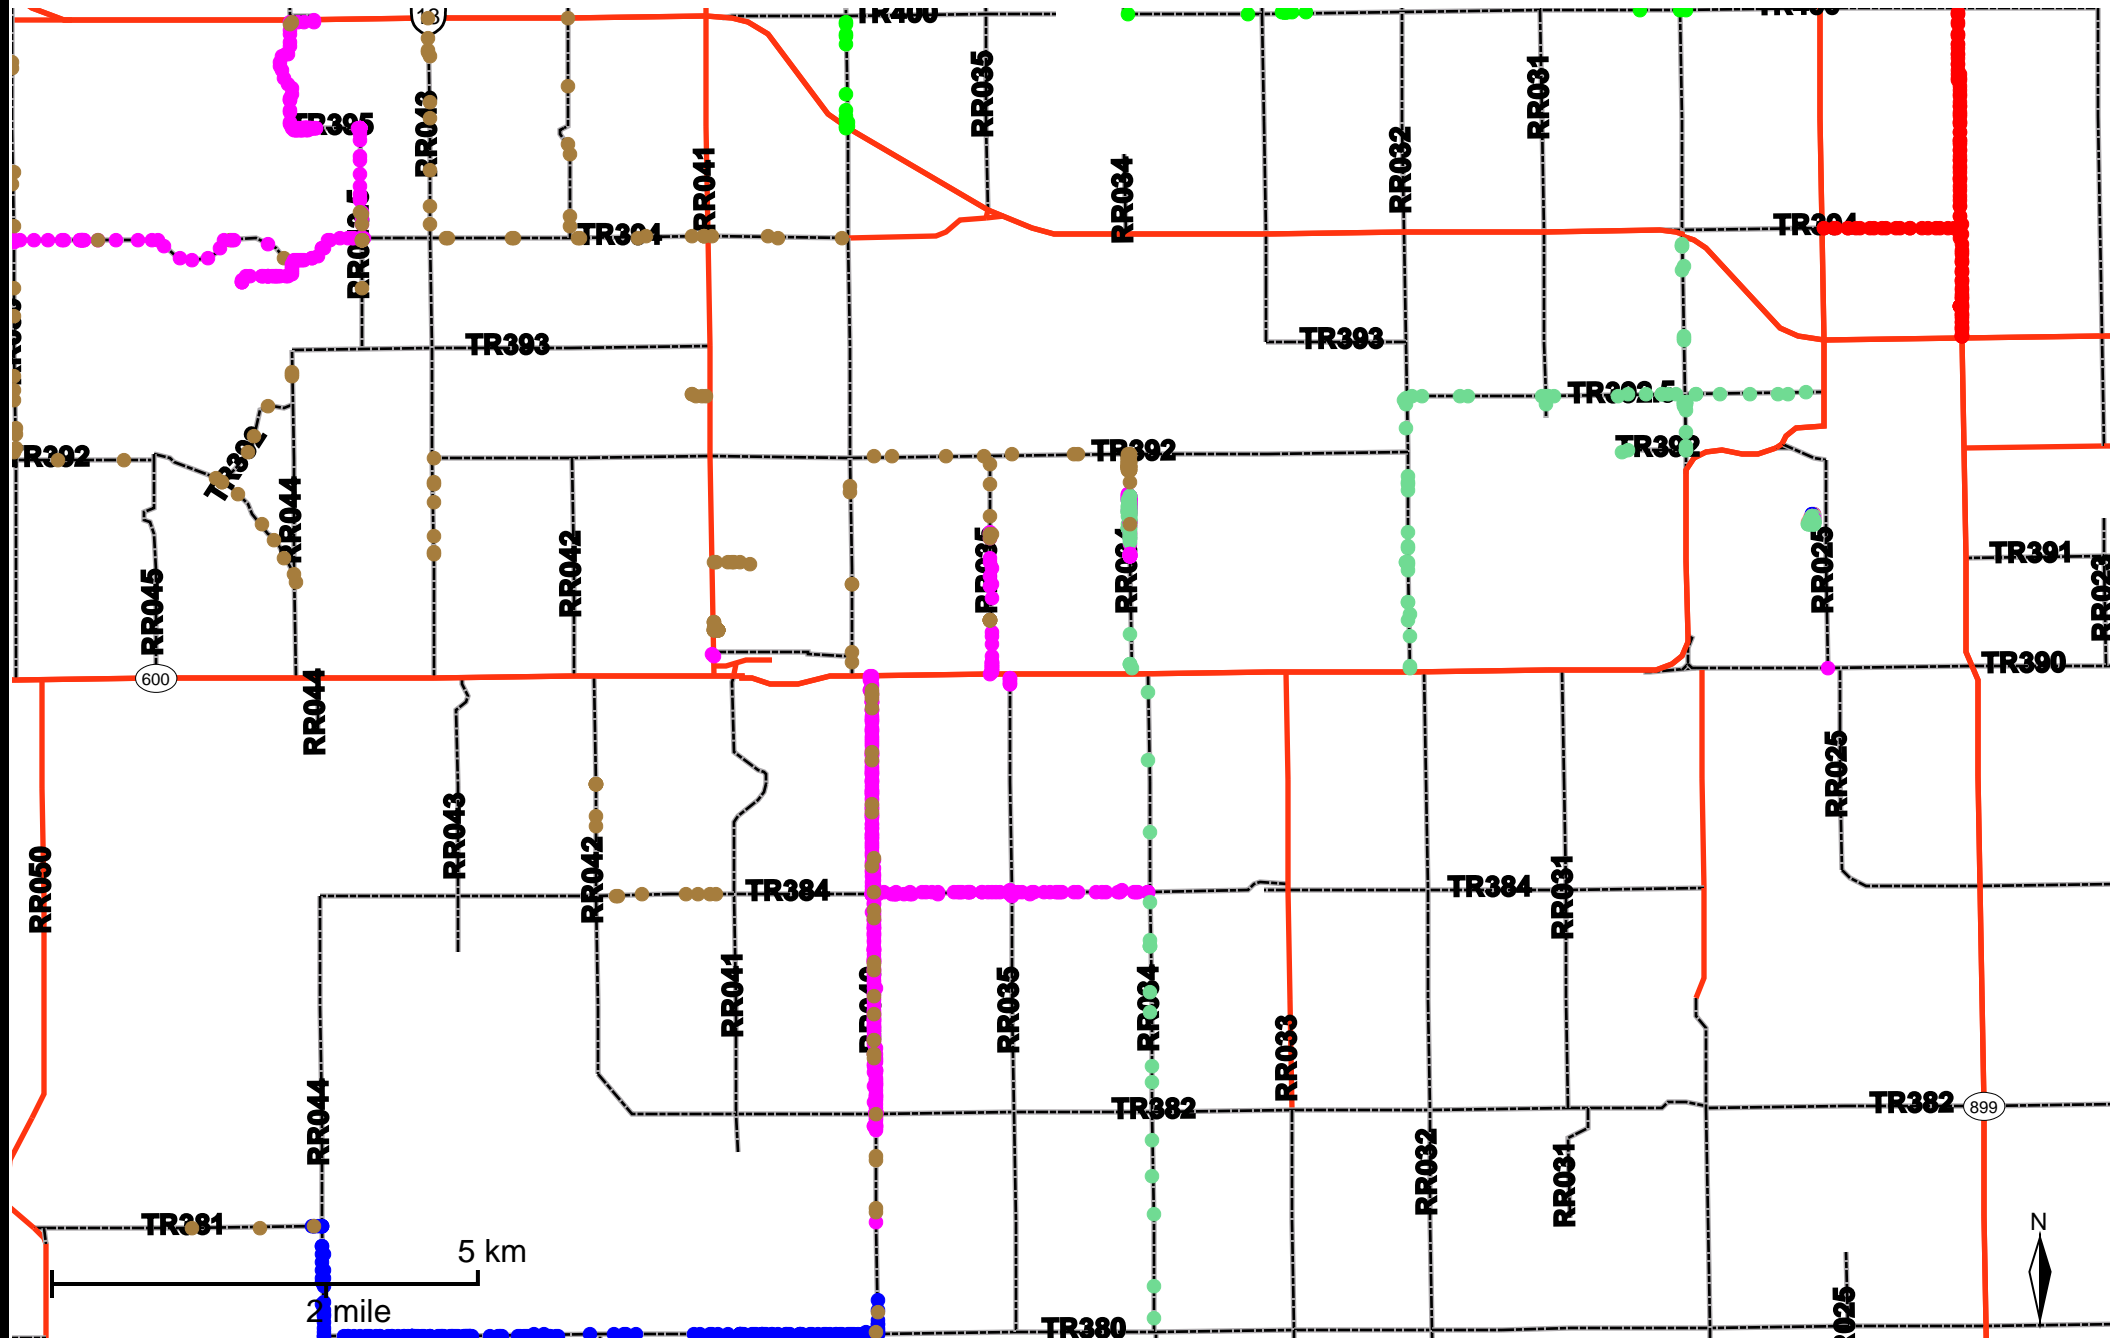

# Grader Activity Weekly Report

From Date: 2018-10-01  
 To Date: 2018-10-07  
 Electoral Division: 3  
 Total Distance(km): 349.8  
 Total Time(h): 72.7  
 Speed Threshold(km/h): 10