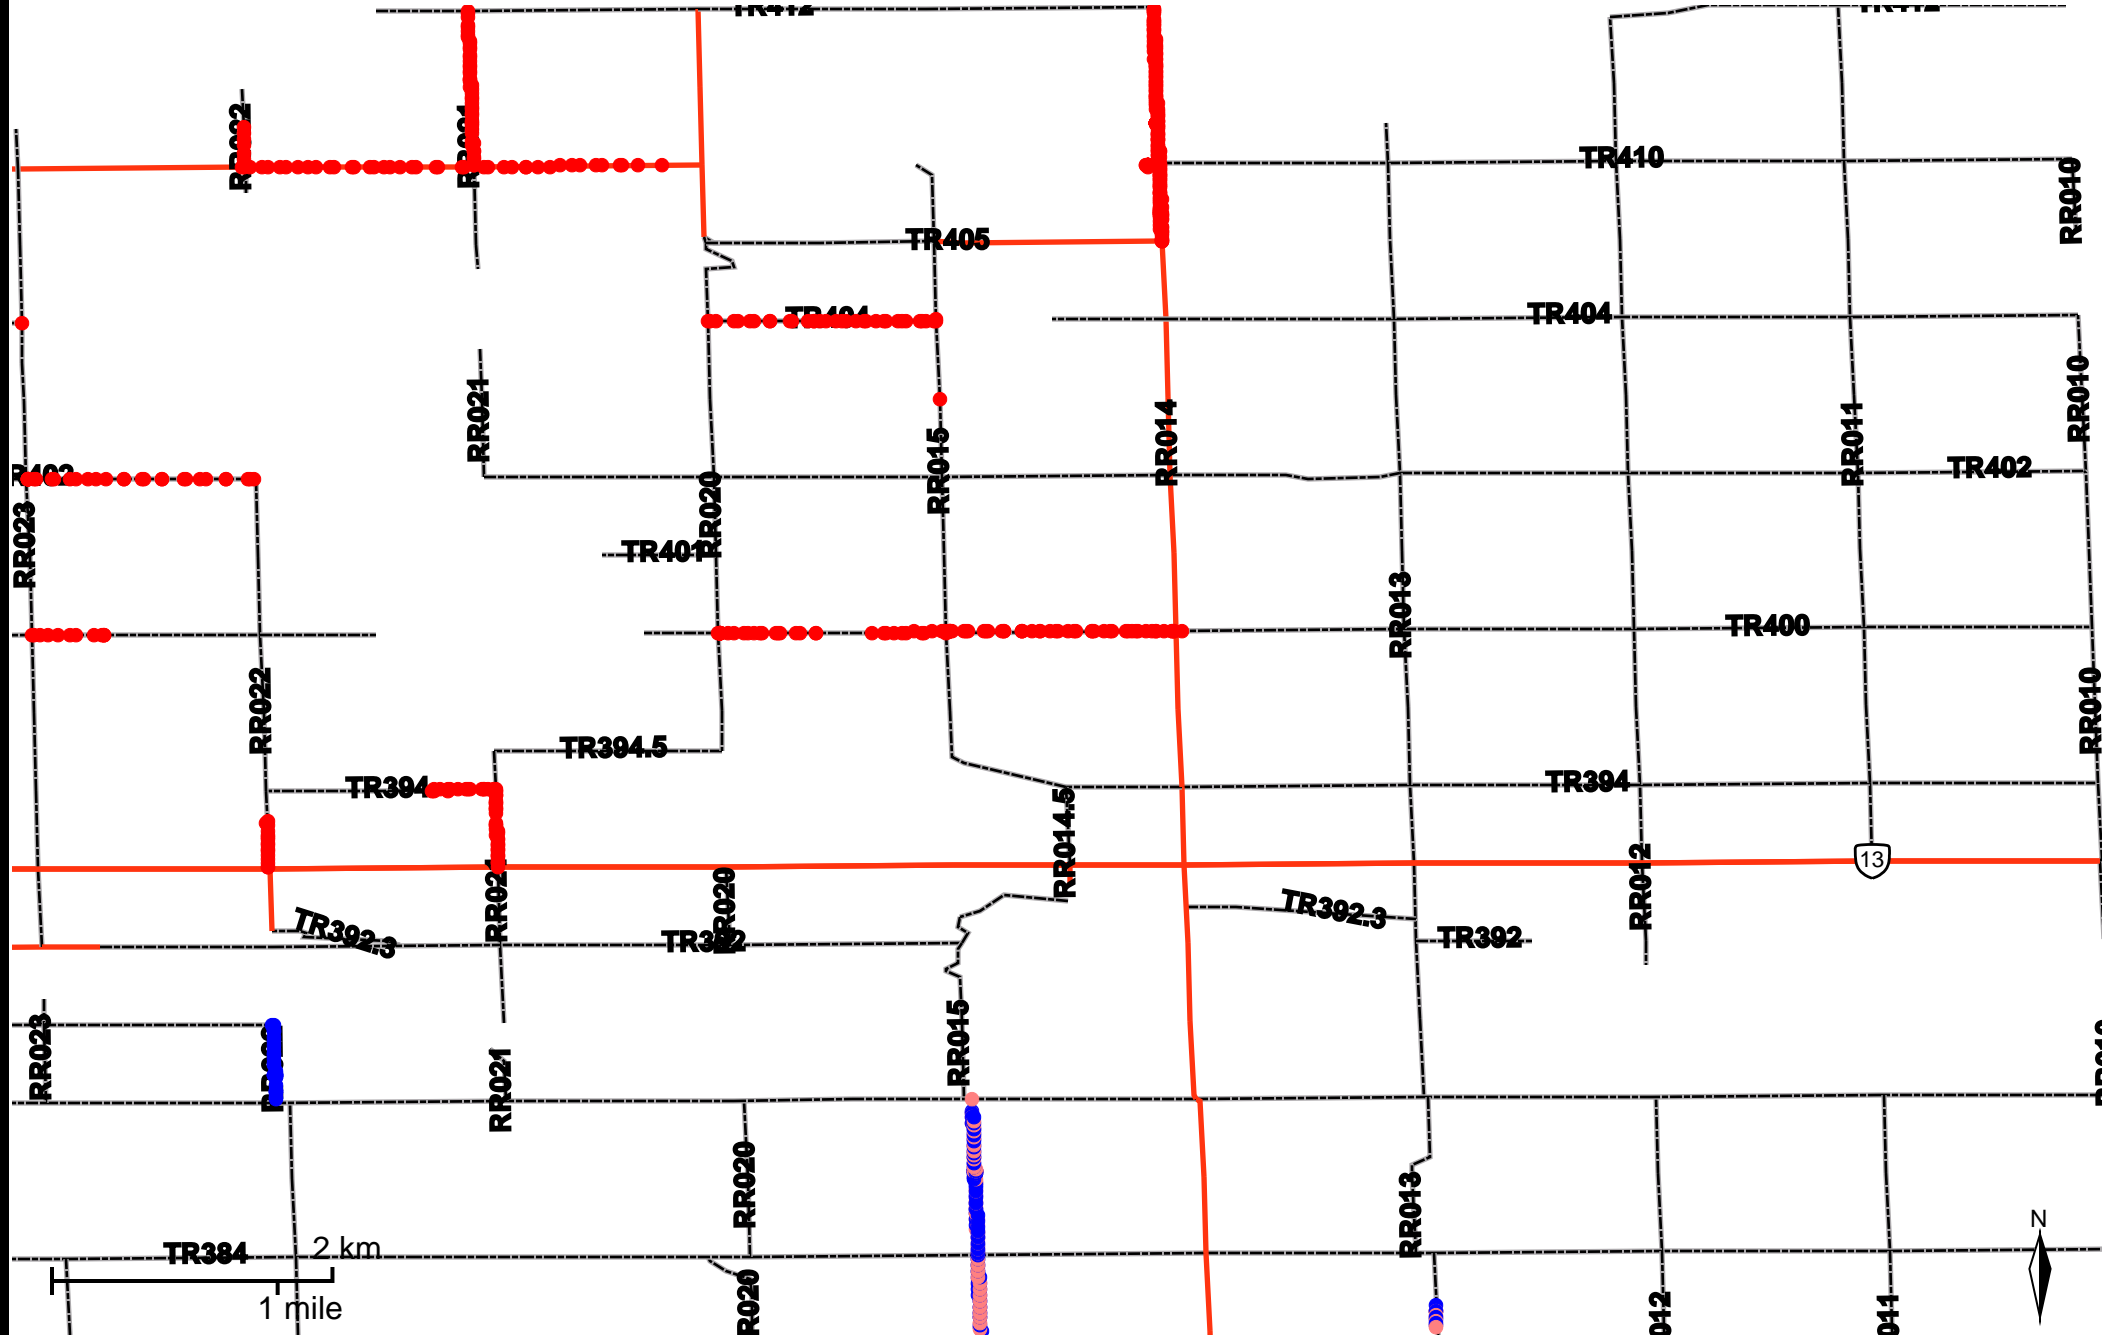

# Grader Activity Weekly Report

From Date: 2018-10-01  
To Date: 2018-10-07  
Electoral Division: 2  
Total Distance(km): 82.6  
Total Time(h): 26.3  
Speed Threshold(km/h): 10