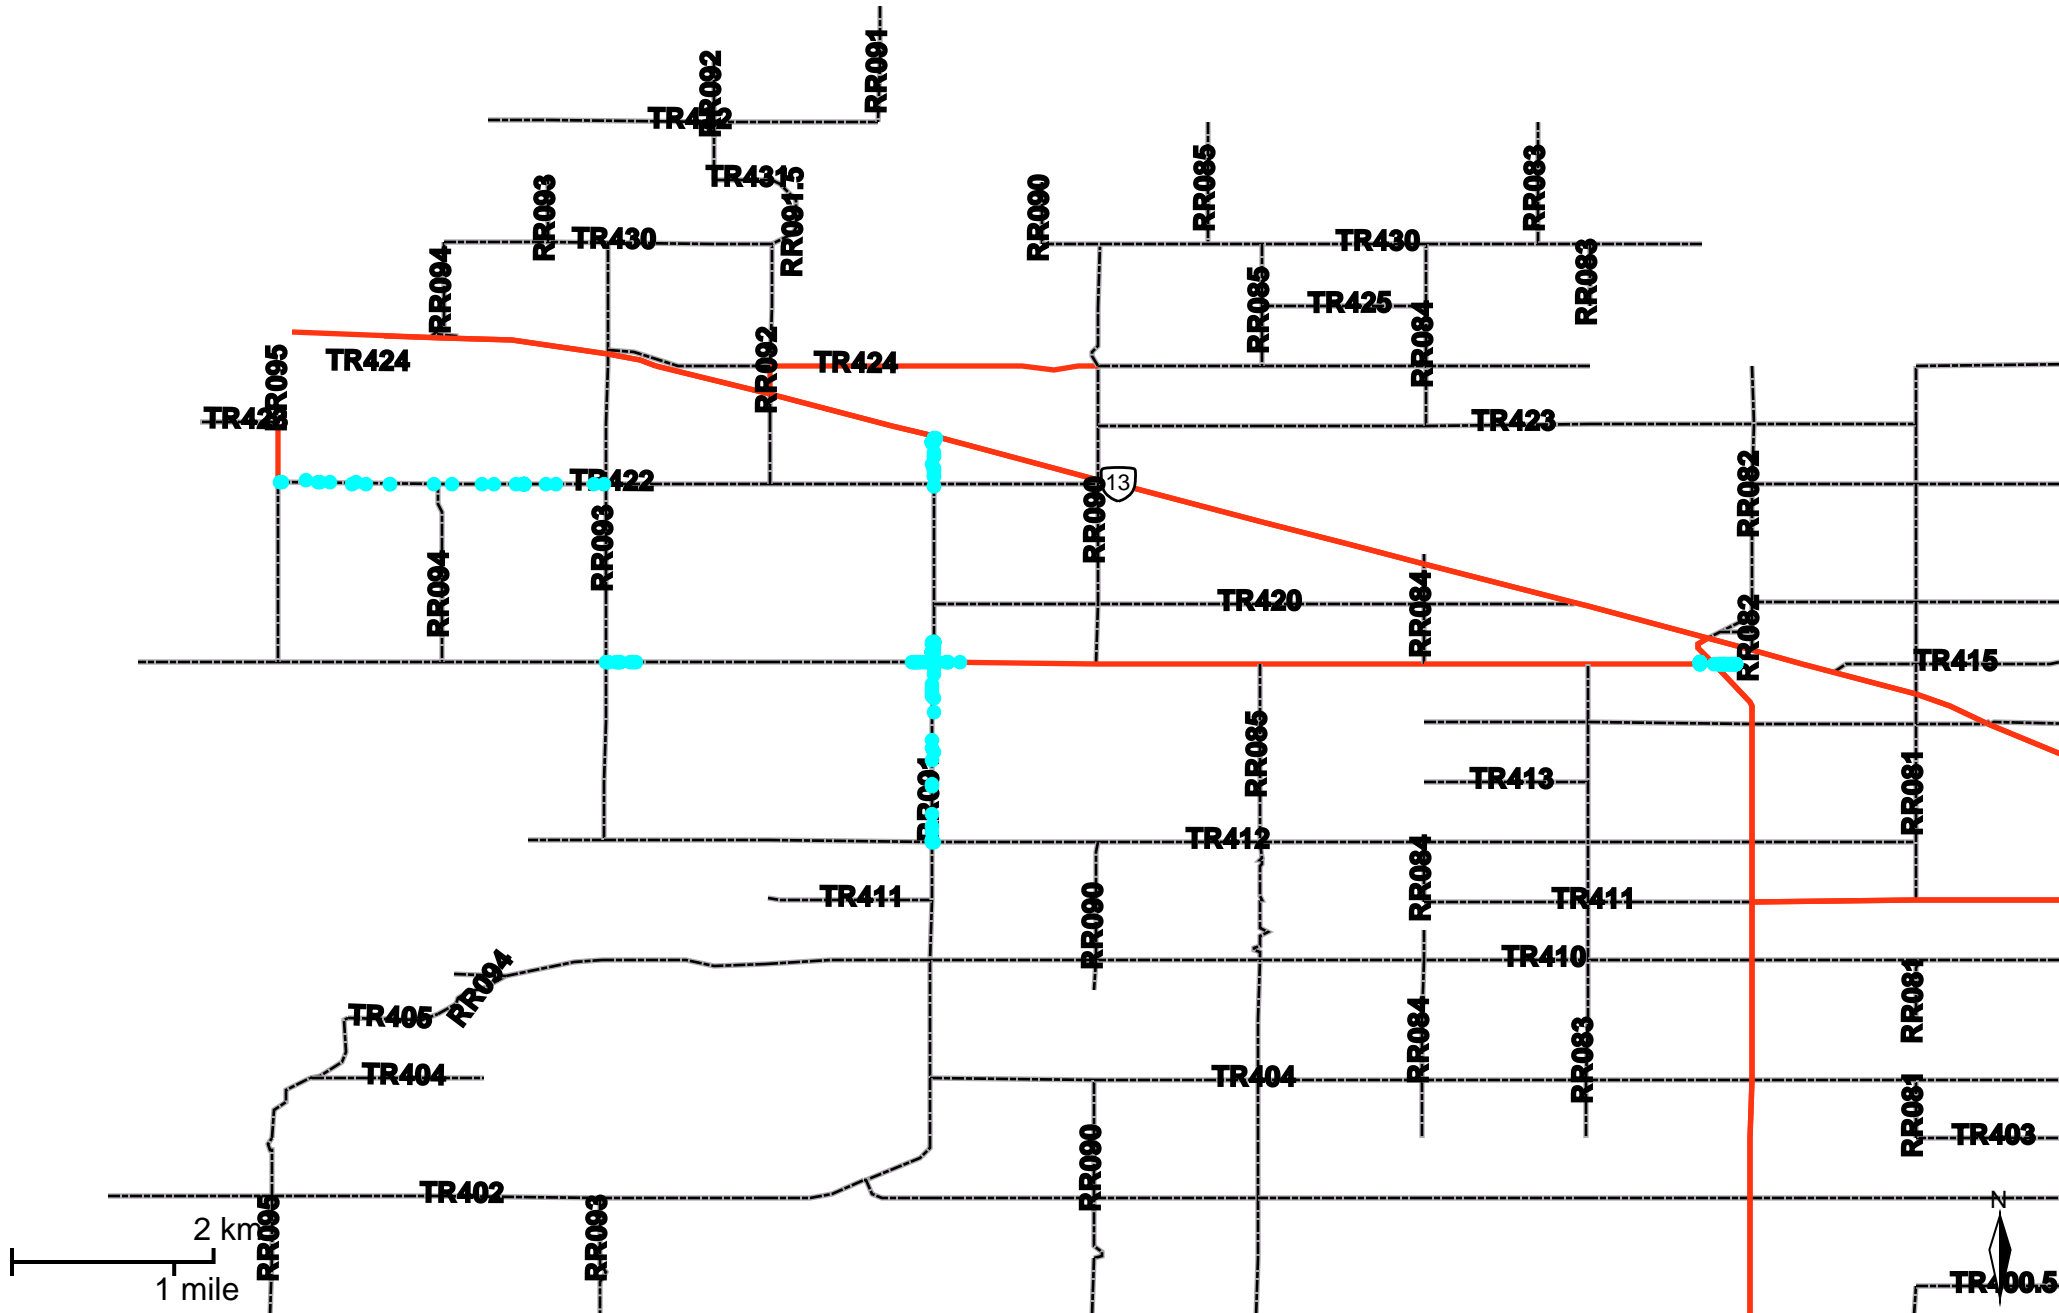

Grader Activity Weekly Report

From Date: 2018-10-08
To Date: 2018-10-14
Electoral Division: 7
Total Distance(km): 11.9
Total Time(h): 3.6
Speed Threshold(km/h): 10