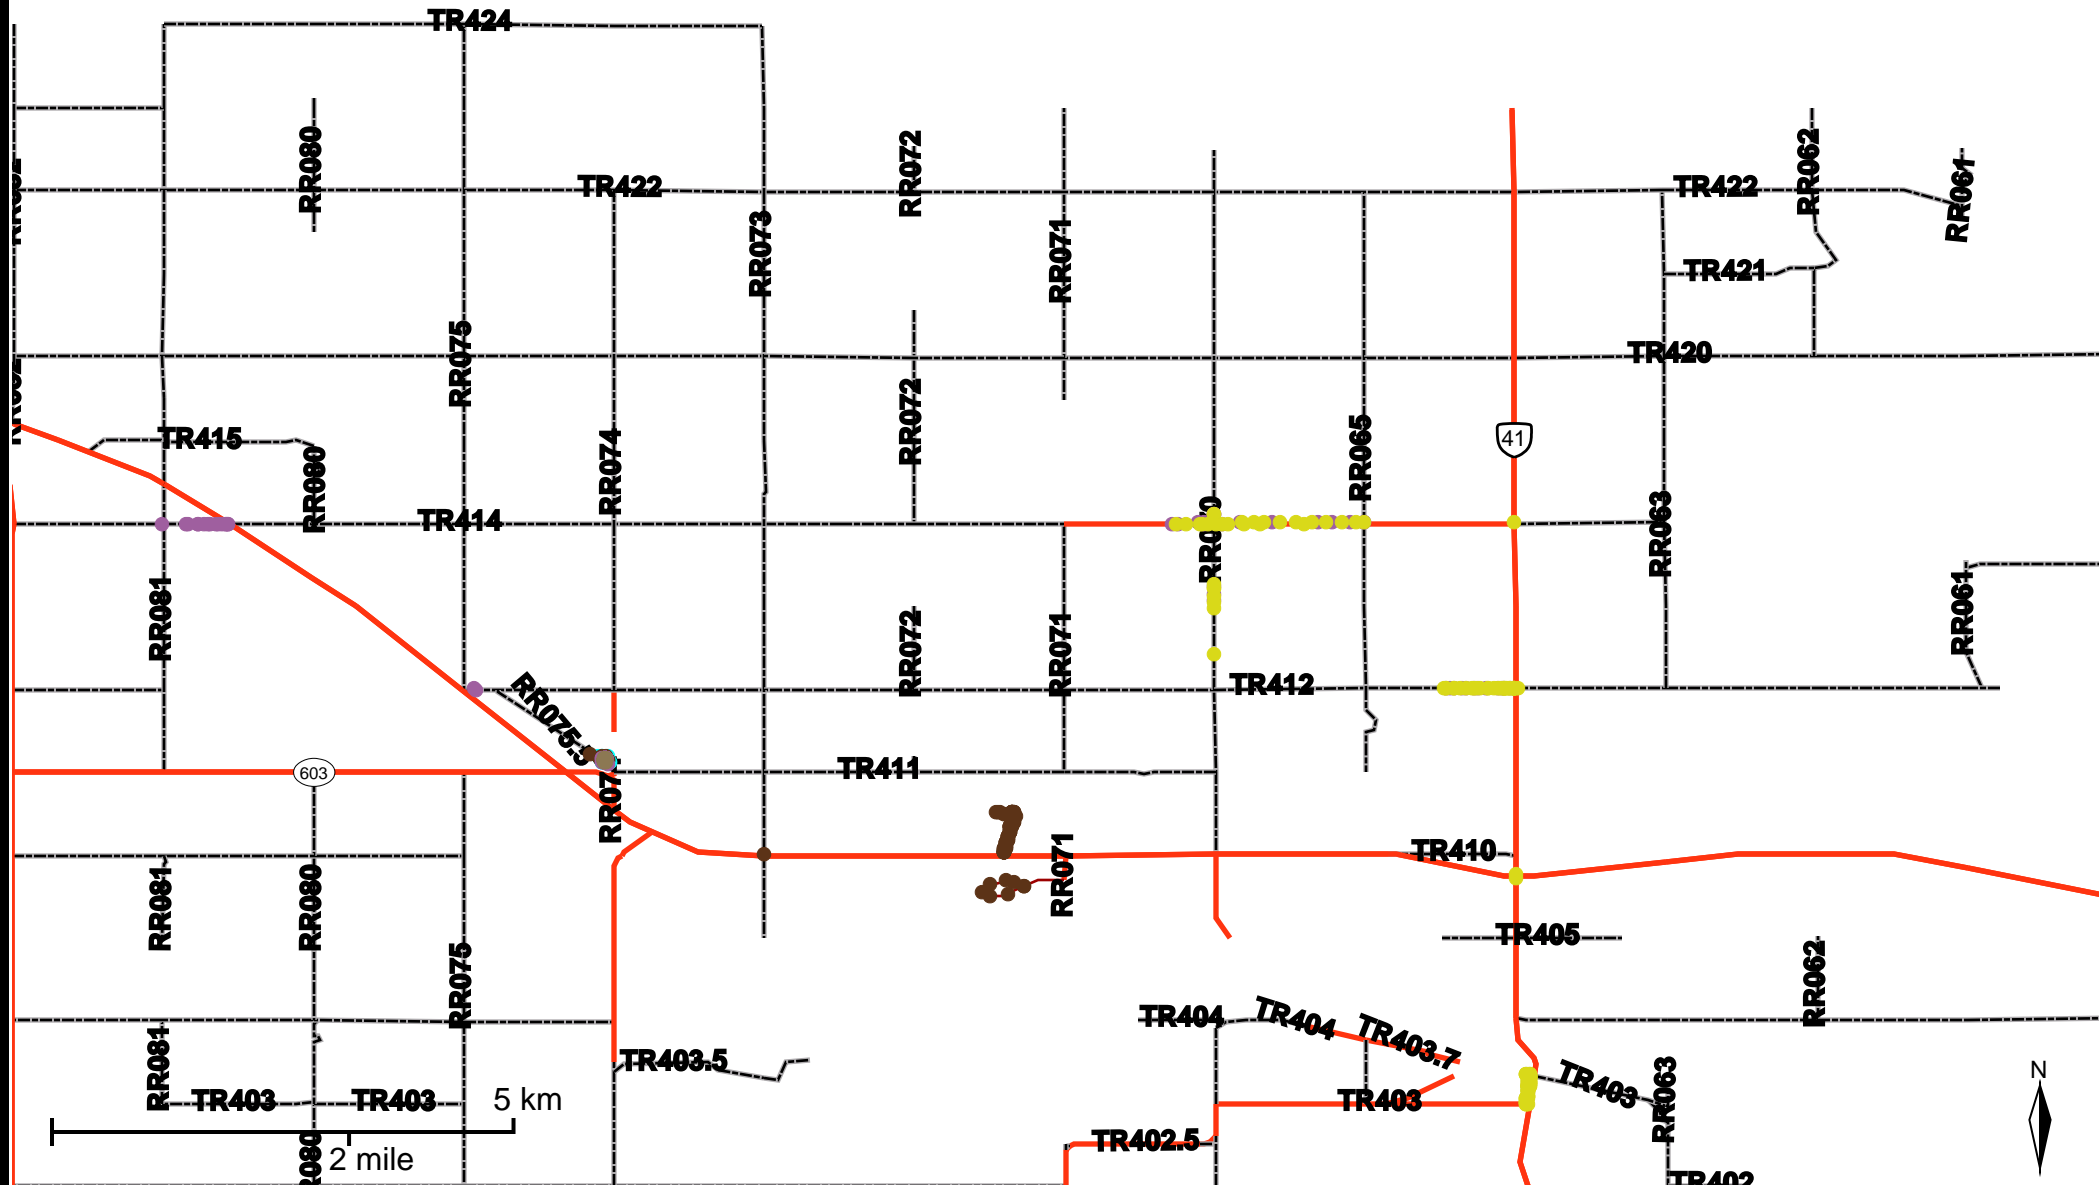

Grader Activity Weekly Report

From Date: 2018-10-08
To Date: 2018-10-14
Electoral Division: 6
Total Distance(km): 31.5
Total Time(h): 14.4
Speed Threshold(km/h): 10