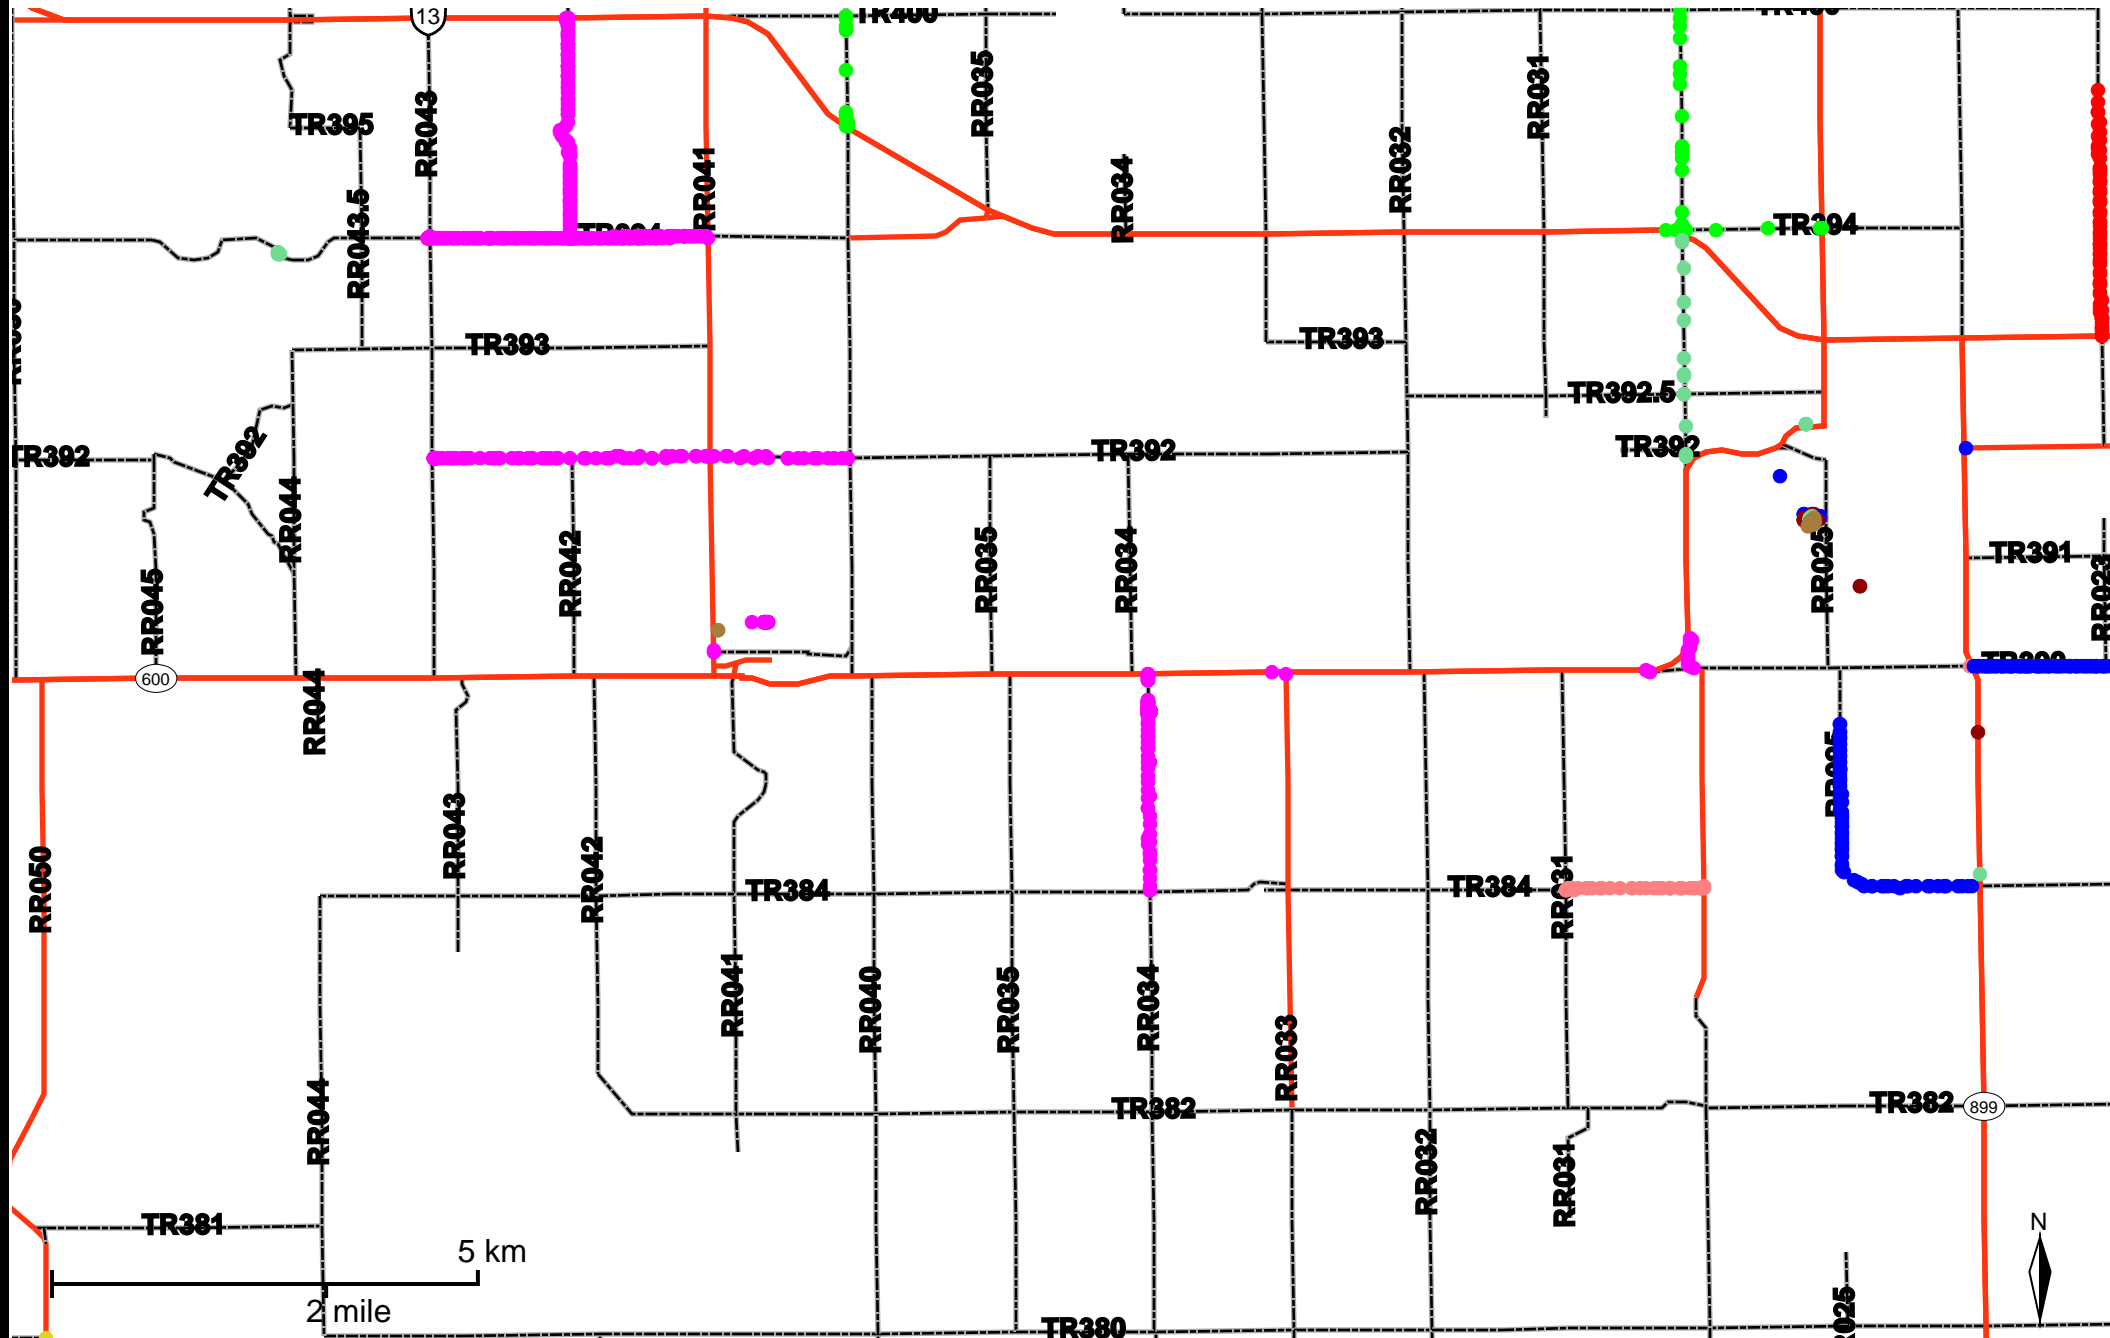

# Grader Activity Weekly Report

From Date: 2018-10-08  
 To Date: 2018-10-14  
 Electoral Division: 3  
 Total Distance(km): 105.2  
 Total Time(h): 83.4  
 Speed Threshold(km/h): 10