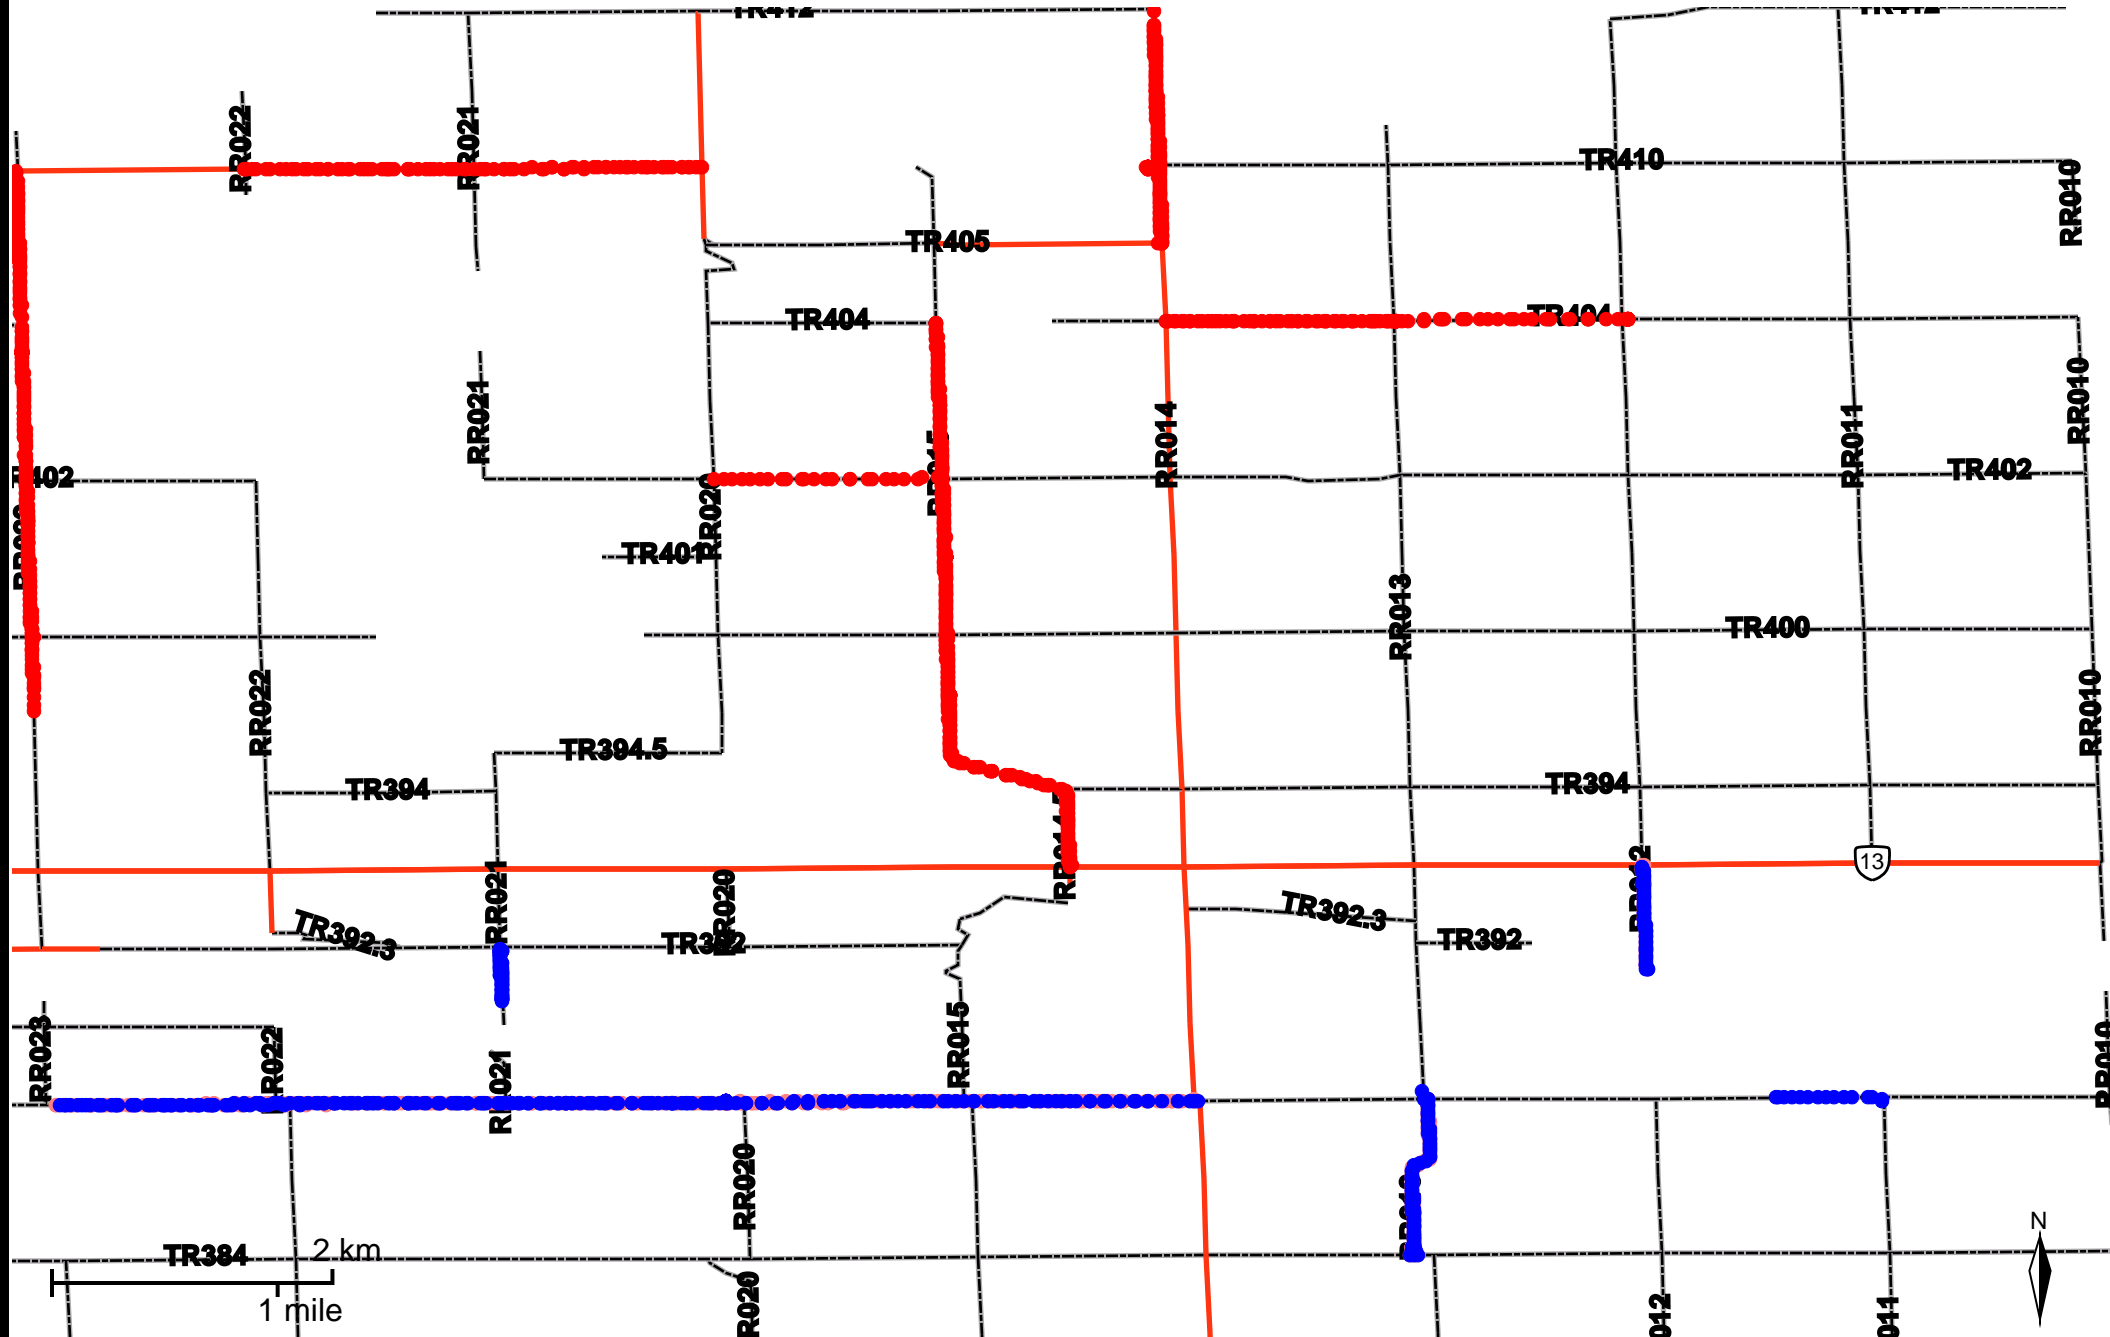

Grader Activity Weekly Report

From Date: 2018-10-08
To Date: 2018-10-14
Electoral Division: 2
Total Distance(km): 203
Total Time(h): 31.5
Speed Threshold(km/h): 10