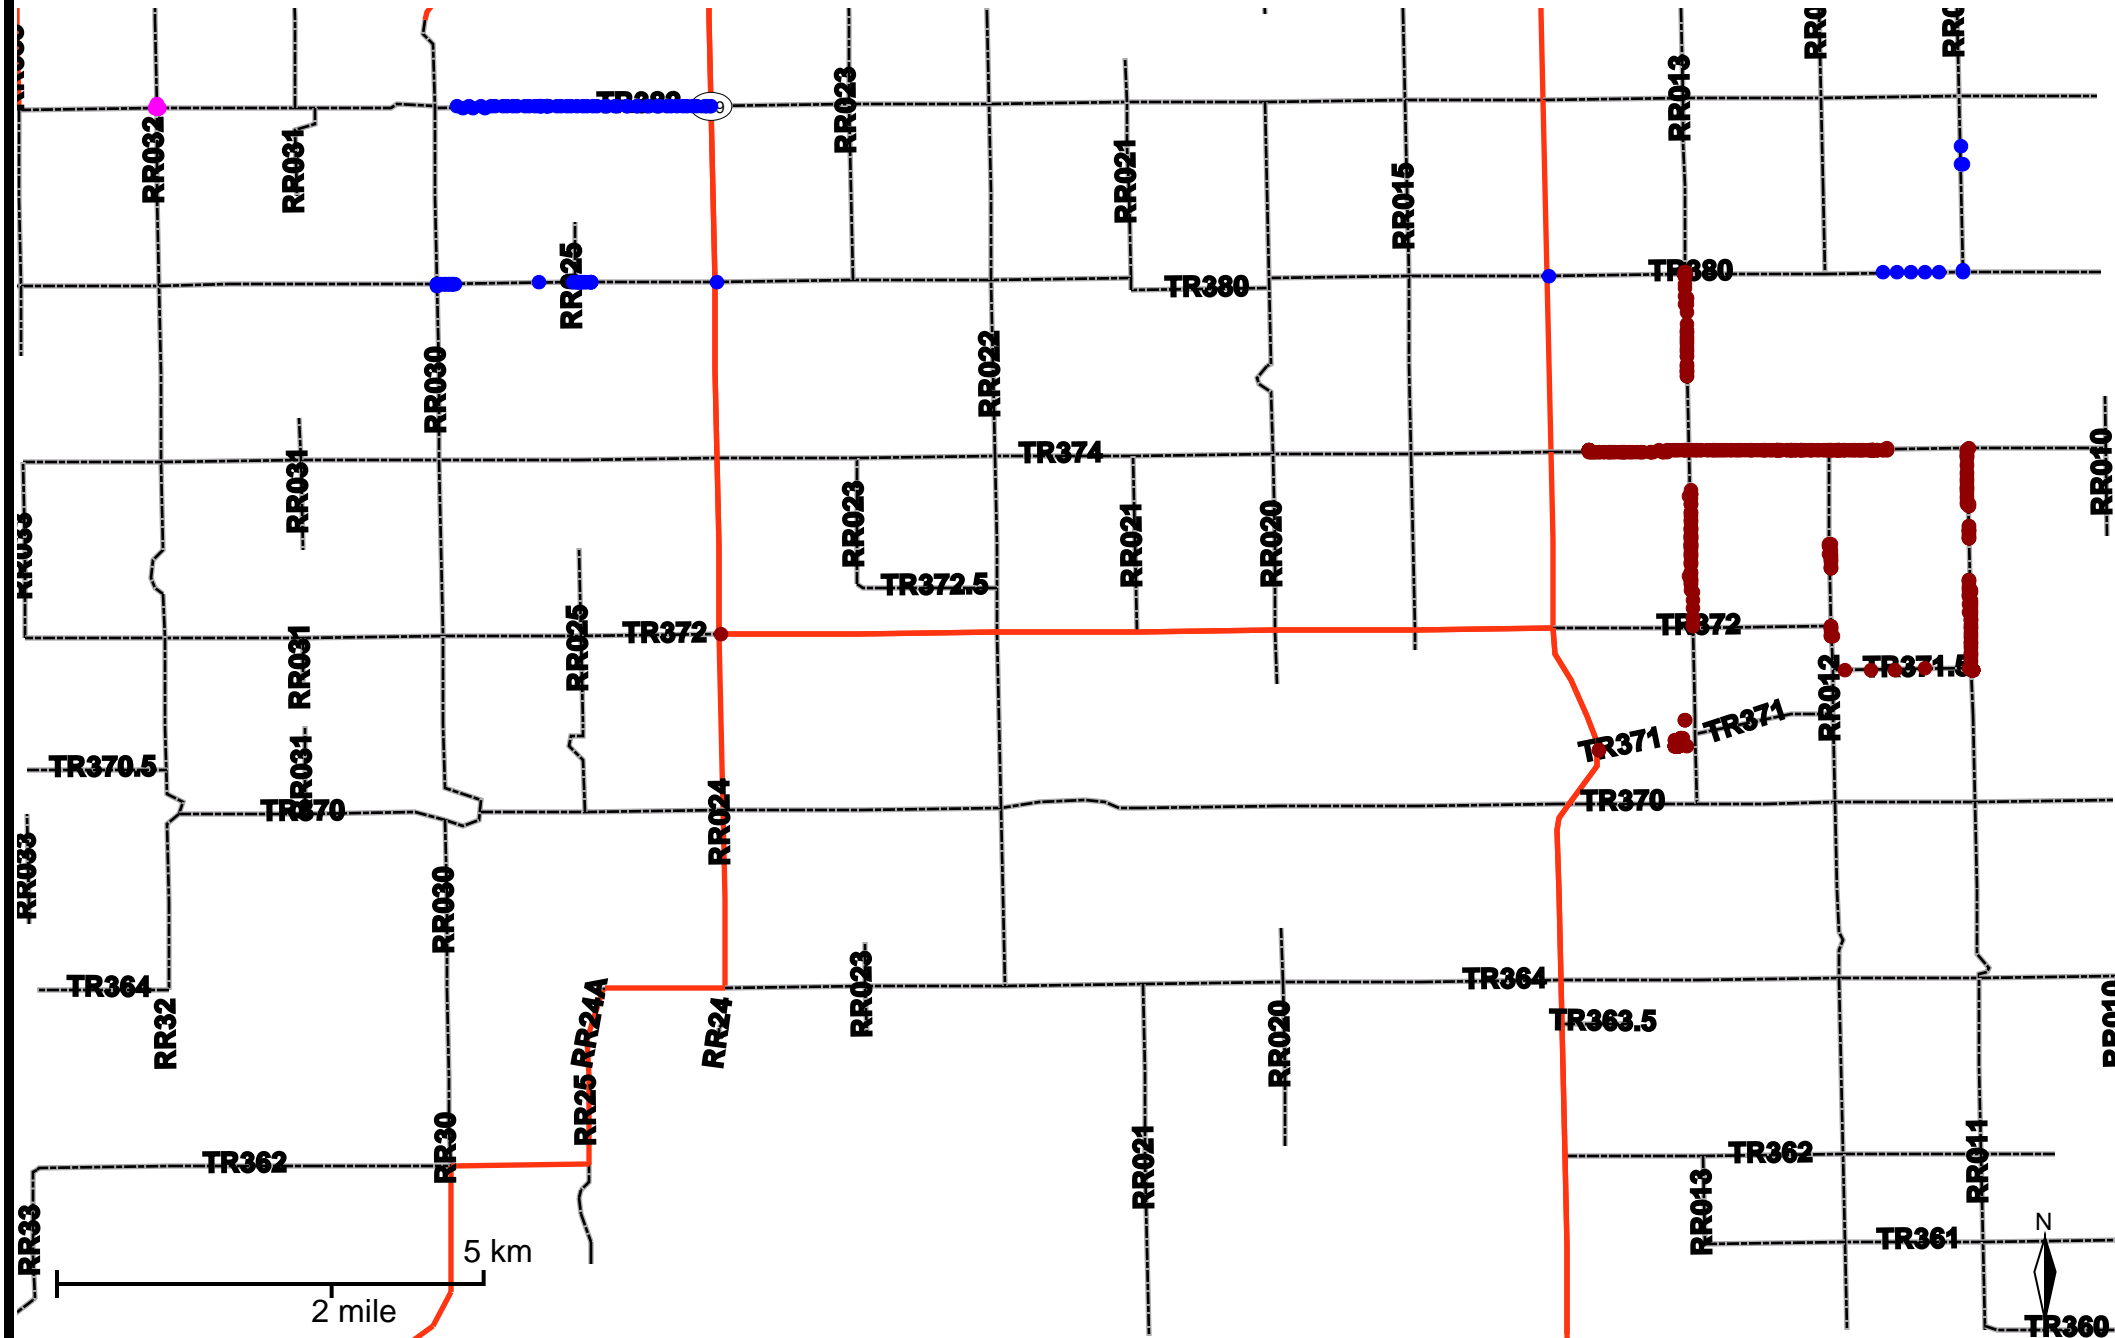

Grader Activity Weekly Report

From Date: 2018-10-08
 To Date: 2018-10-14
 Electoral Division: 1
 Total Distance(km): 58.4
 Total Time(h): 12.9
 Speed Threshold(km/h): 10