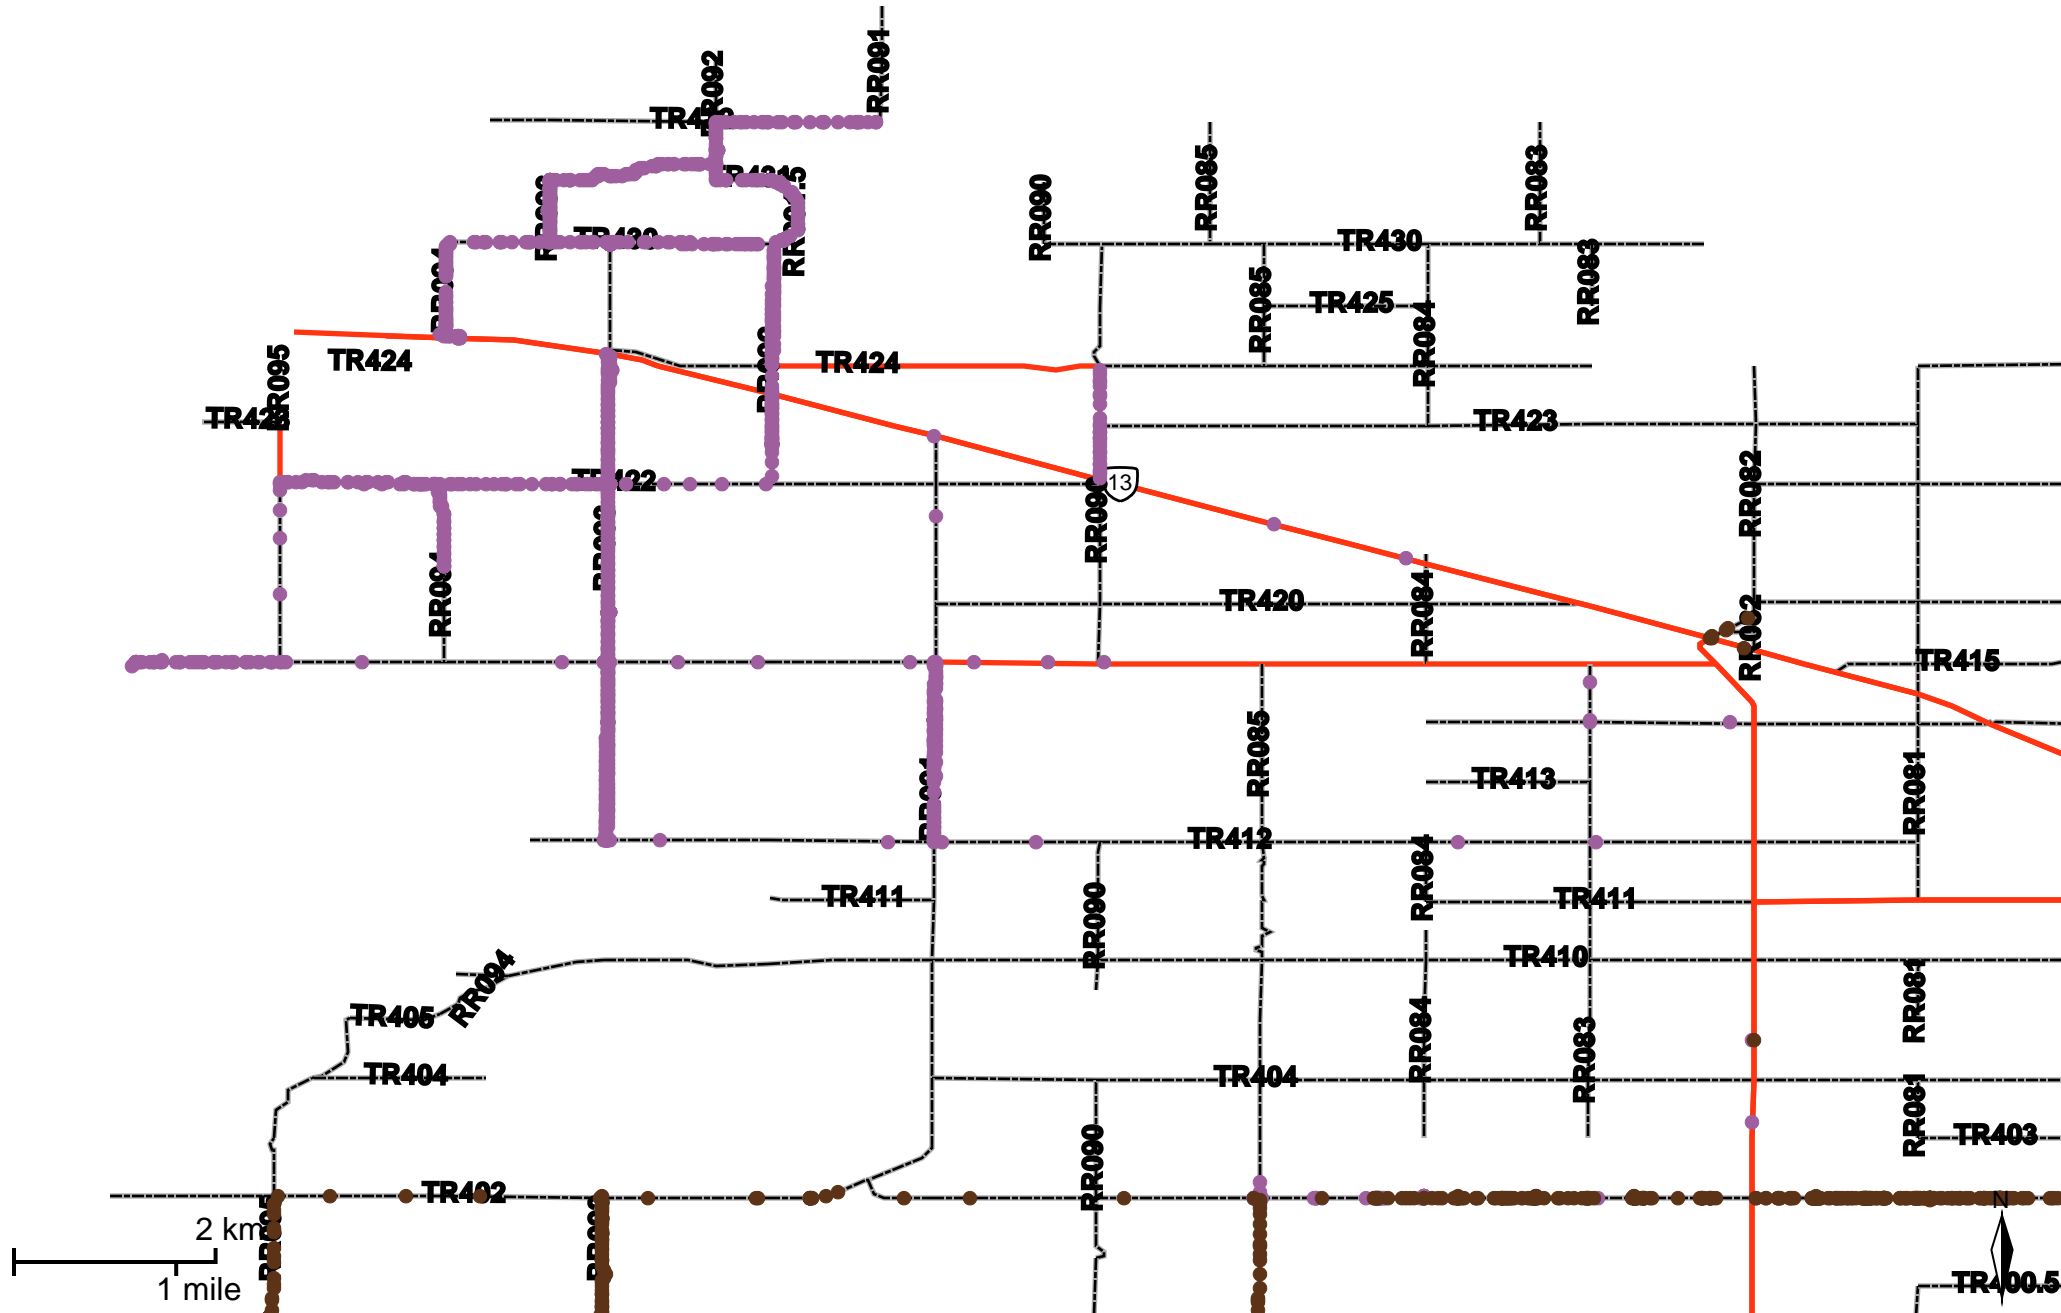

Grader Activity Weekly Report

From Date: 2018-10-29
To Date: 2018-11-04
Electoral Division: 7
Total Distance(km): 304.9
Total Time(h): 36.4
Speed Threshold(km/h): 45