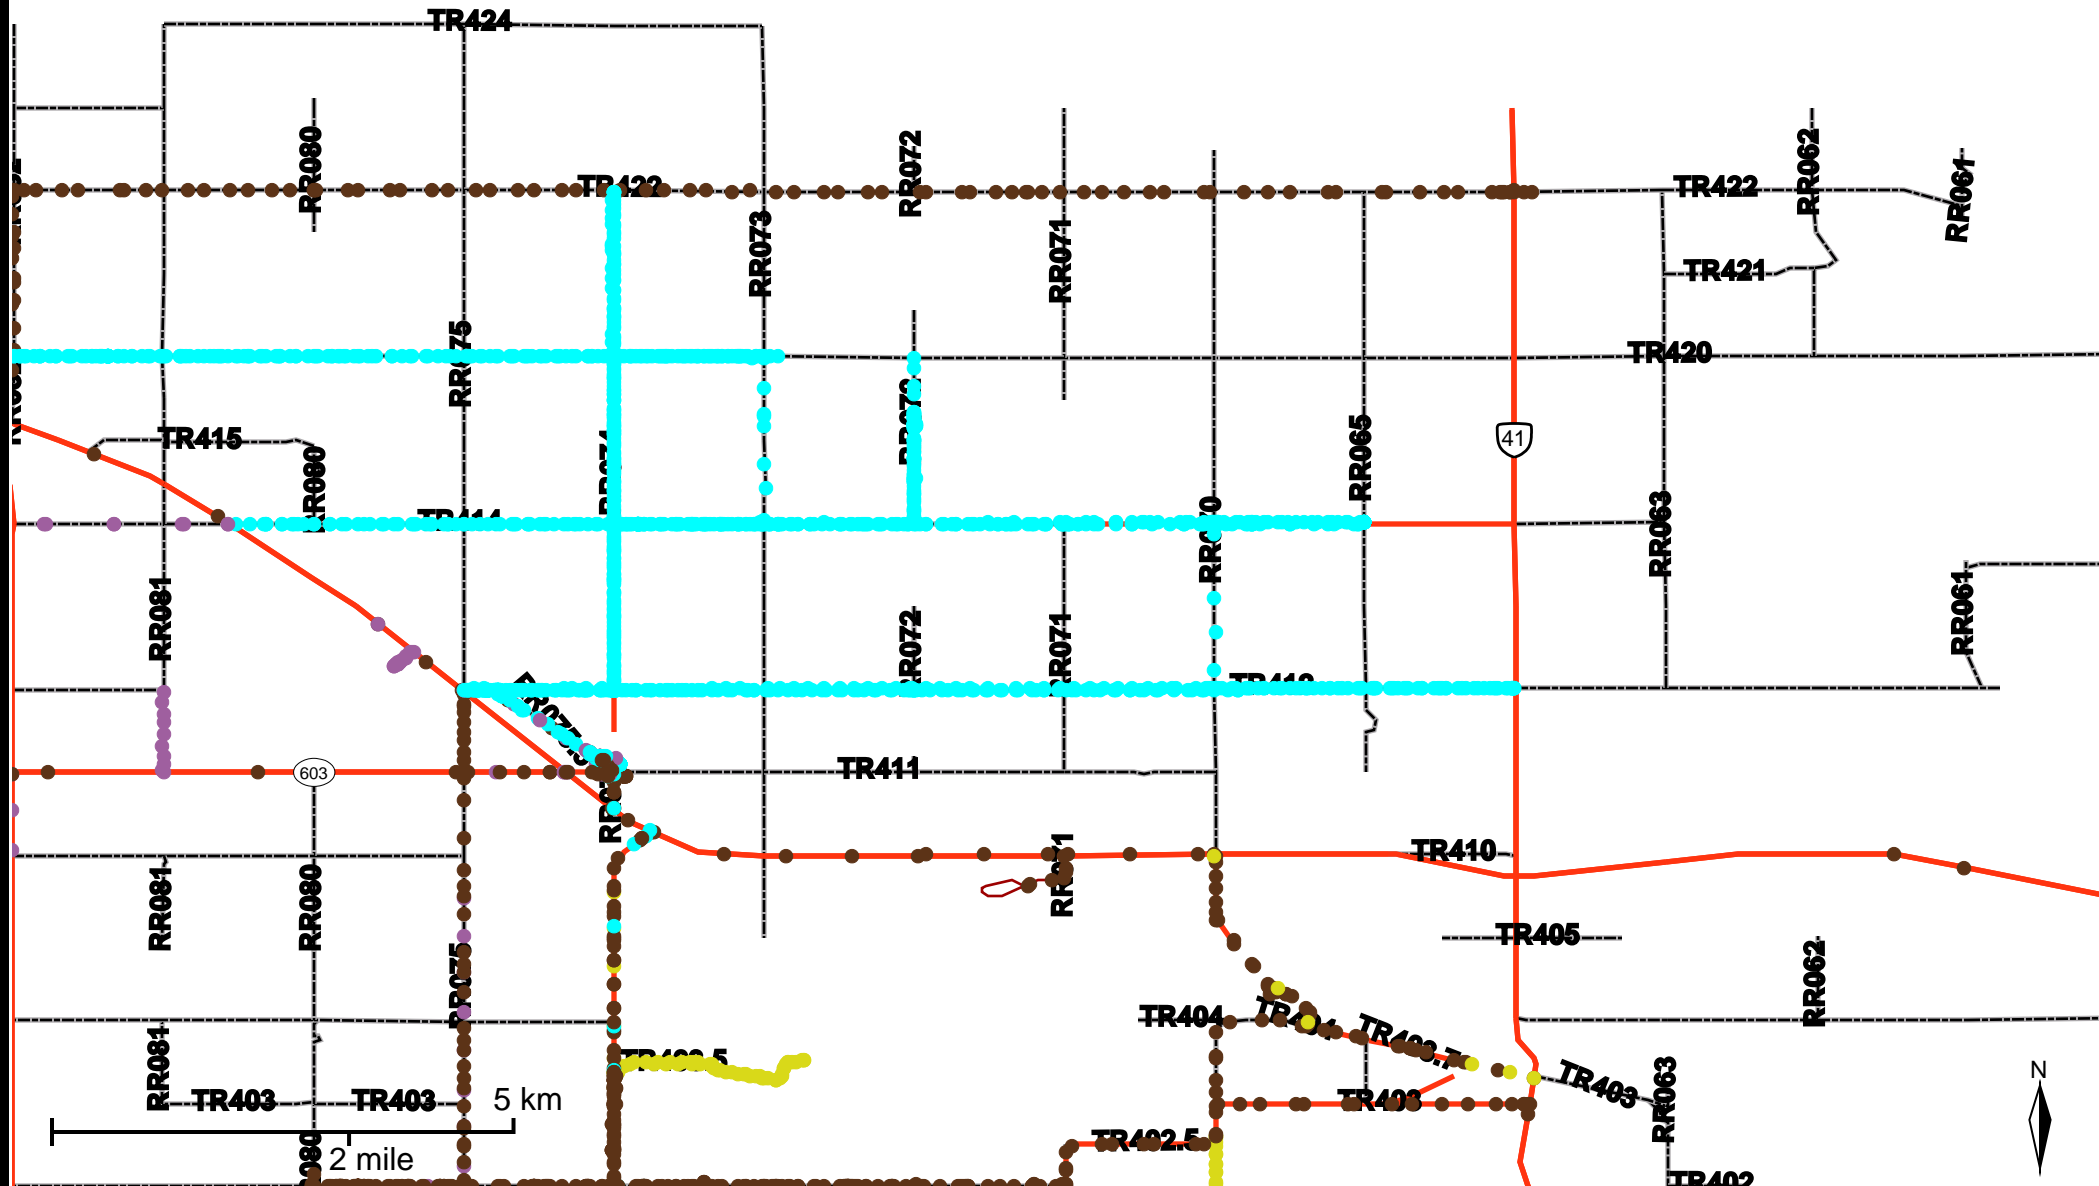

Grader Activity Weekly Report

From Date: 2018-10-29
To Date: 2018-11-04
Electoral Division: 6
Total Distance(km): 488
Total Time(h): 61.7
Speed Threshold(km/h): 45