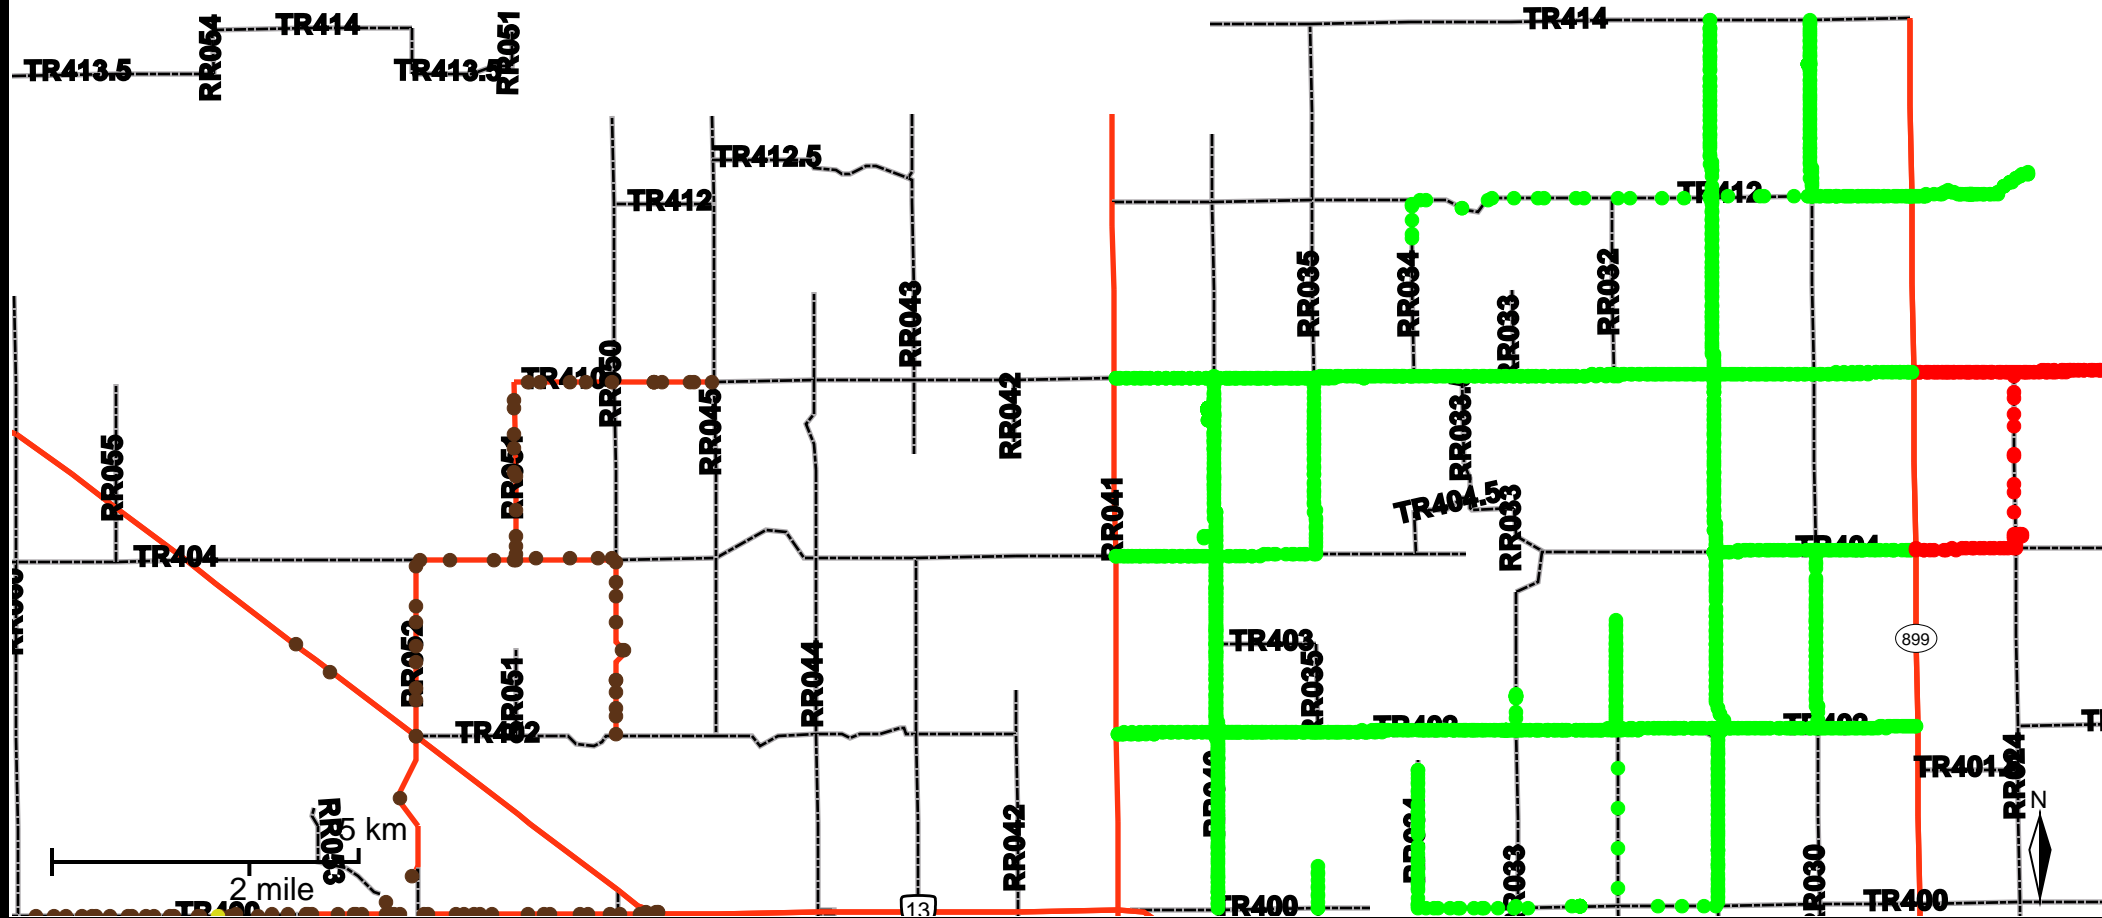

Grader Activity Weekly Report

From Date: 2018-10-29
To Date: 2018-11-04
Electoral Division: 4
Total Distance(km): 529.2
Total Time(h): 89.1
Speed Threshold(km/h): 45