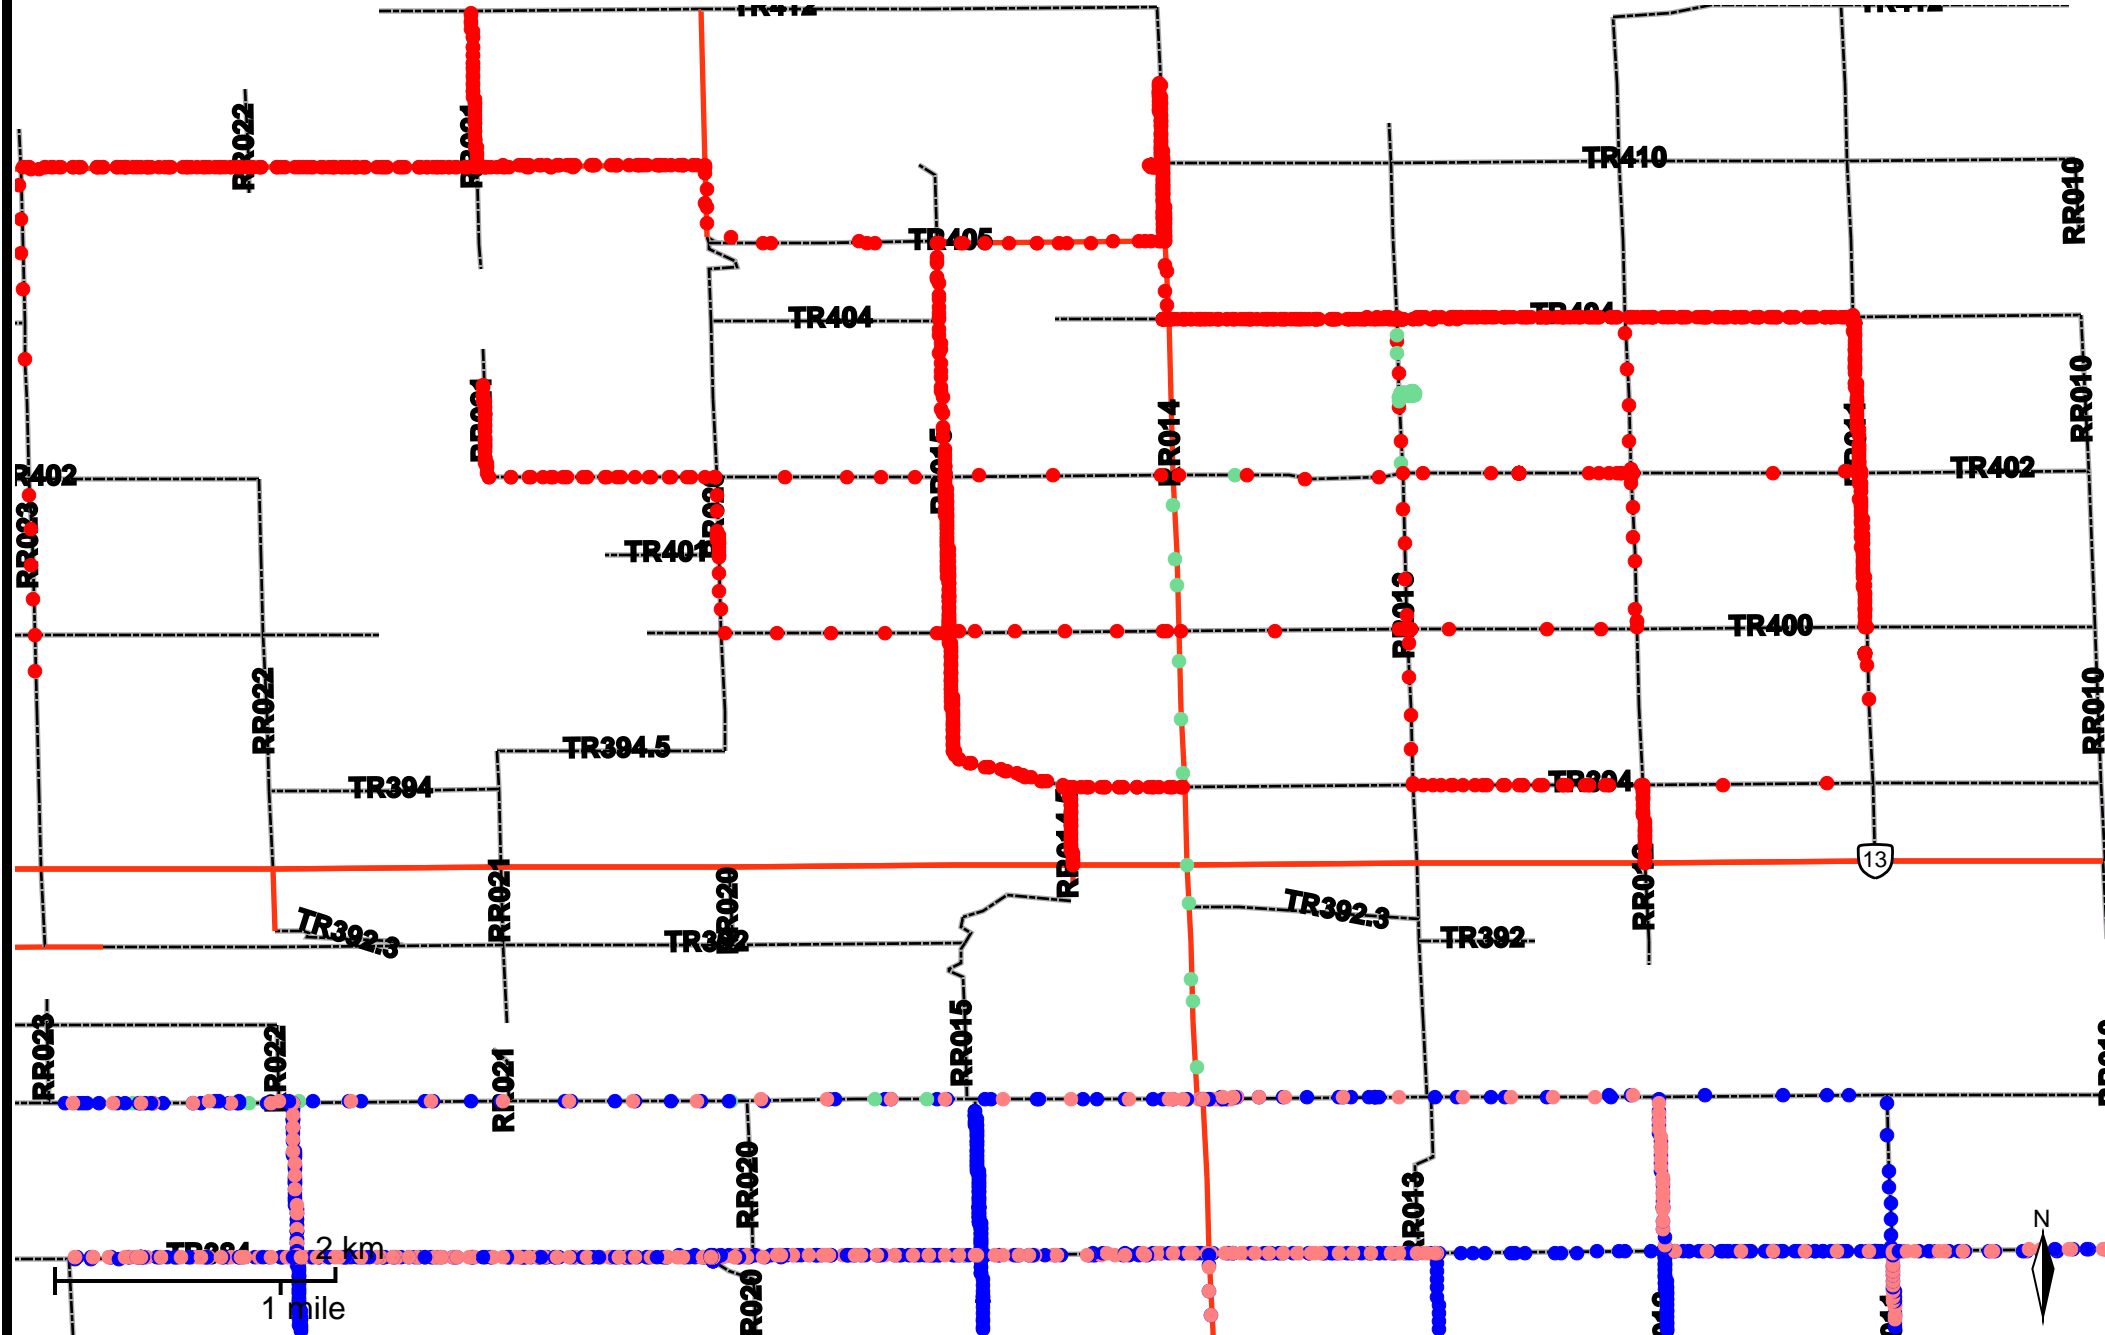

# Grader Activity Weekly Report

From Date: 2018-10-29  
To Date: 2018-11-04  
Electoral Division: 2  
Total Distance(km): 629.4  
Total Time(h): 83.2  
Speed Threshold(km/h): 45