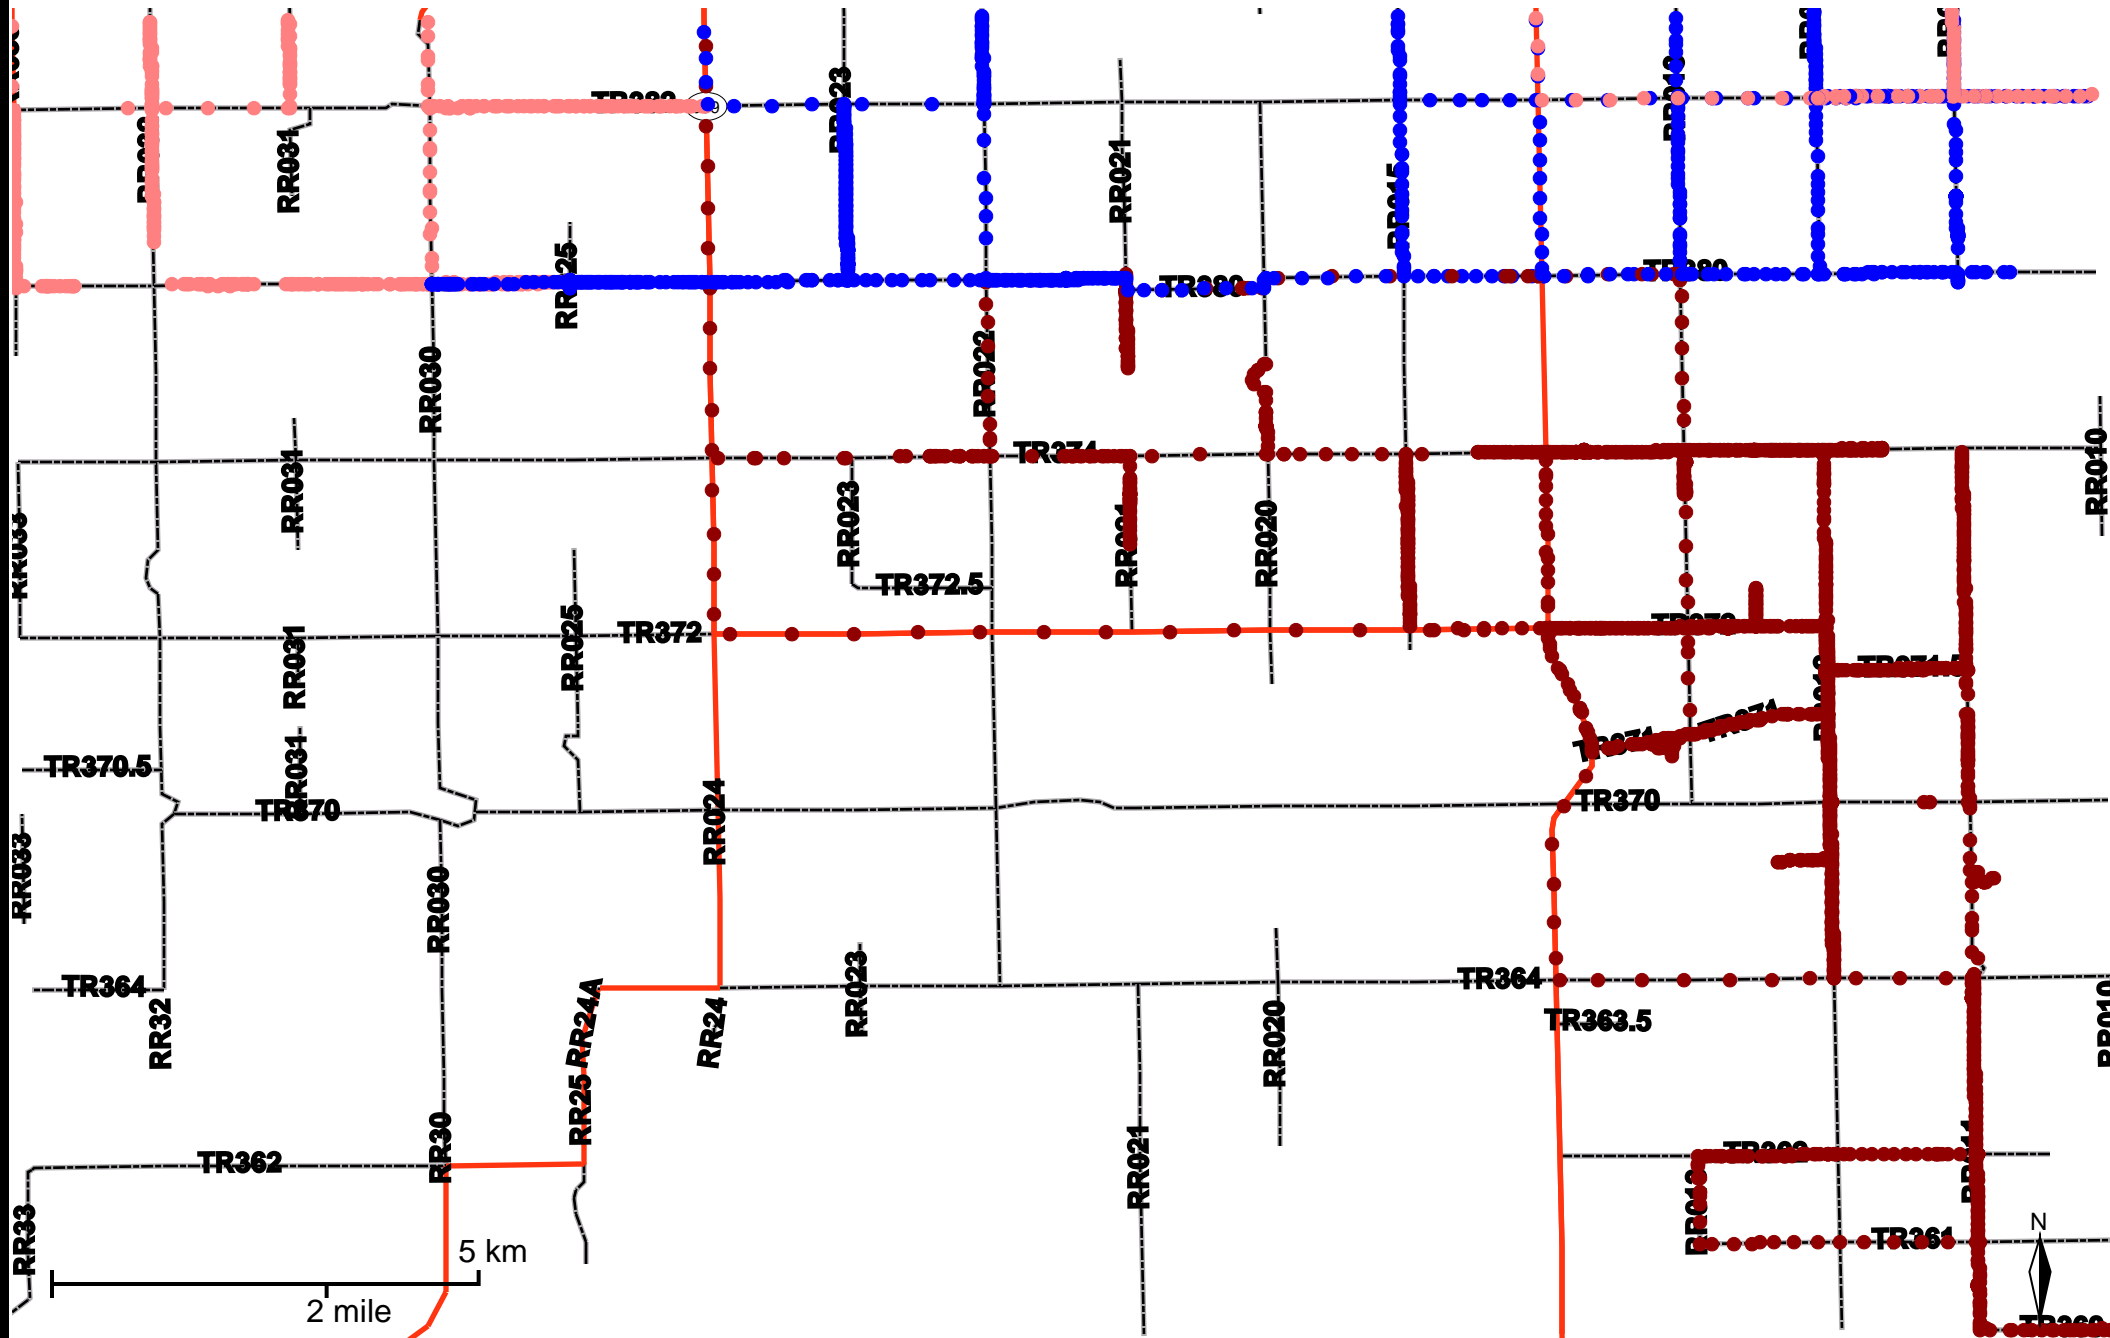

# Grader Activity Weekly Report

From Date: 2018-10-29  
To Date: 2018-11-04  
Electoral Division: 1  
Total Distance(km): 637.5  
Total Time(h): 114.7  
Speed Threshold(km/h): 45