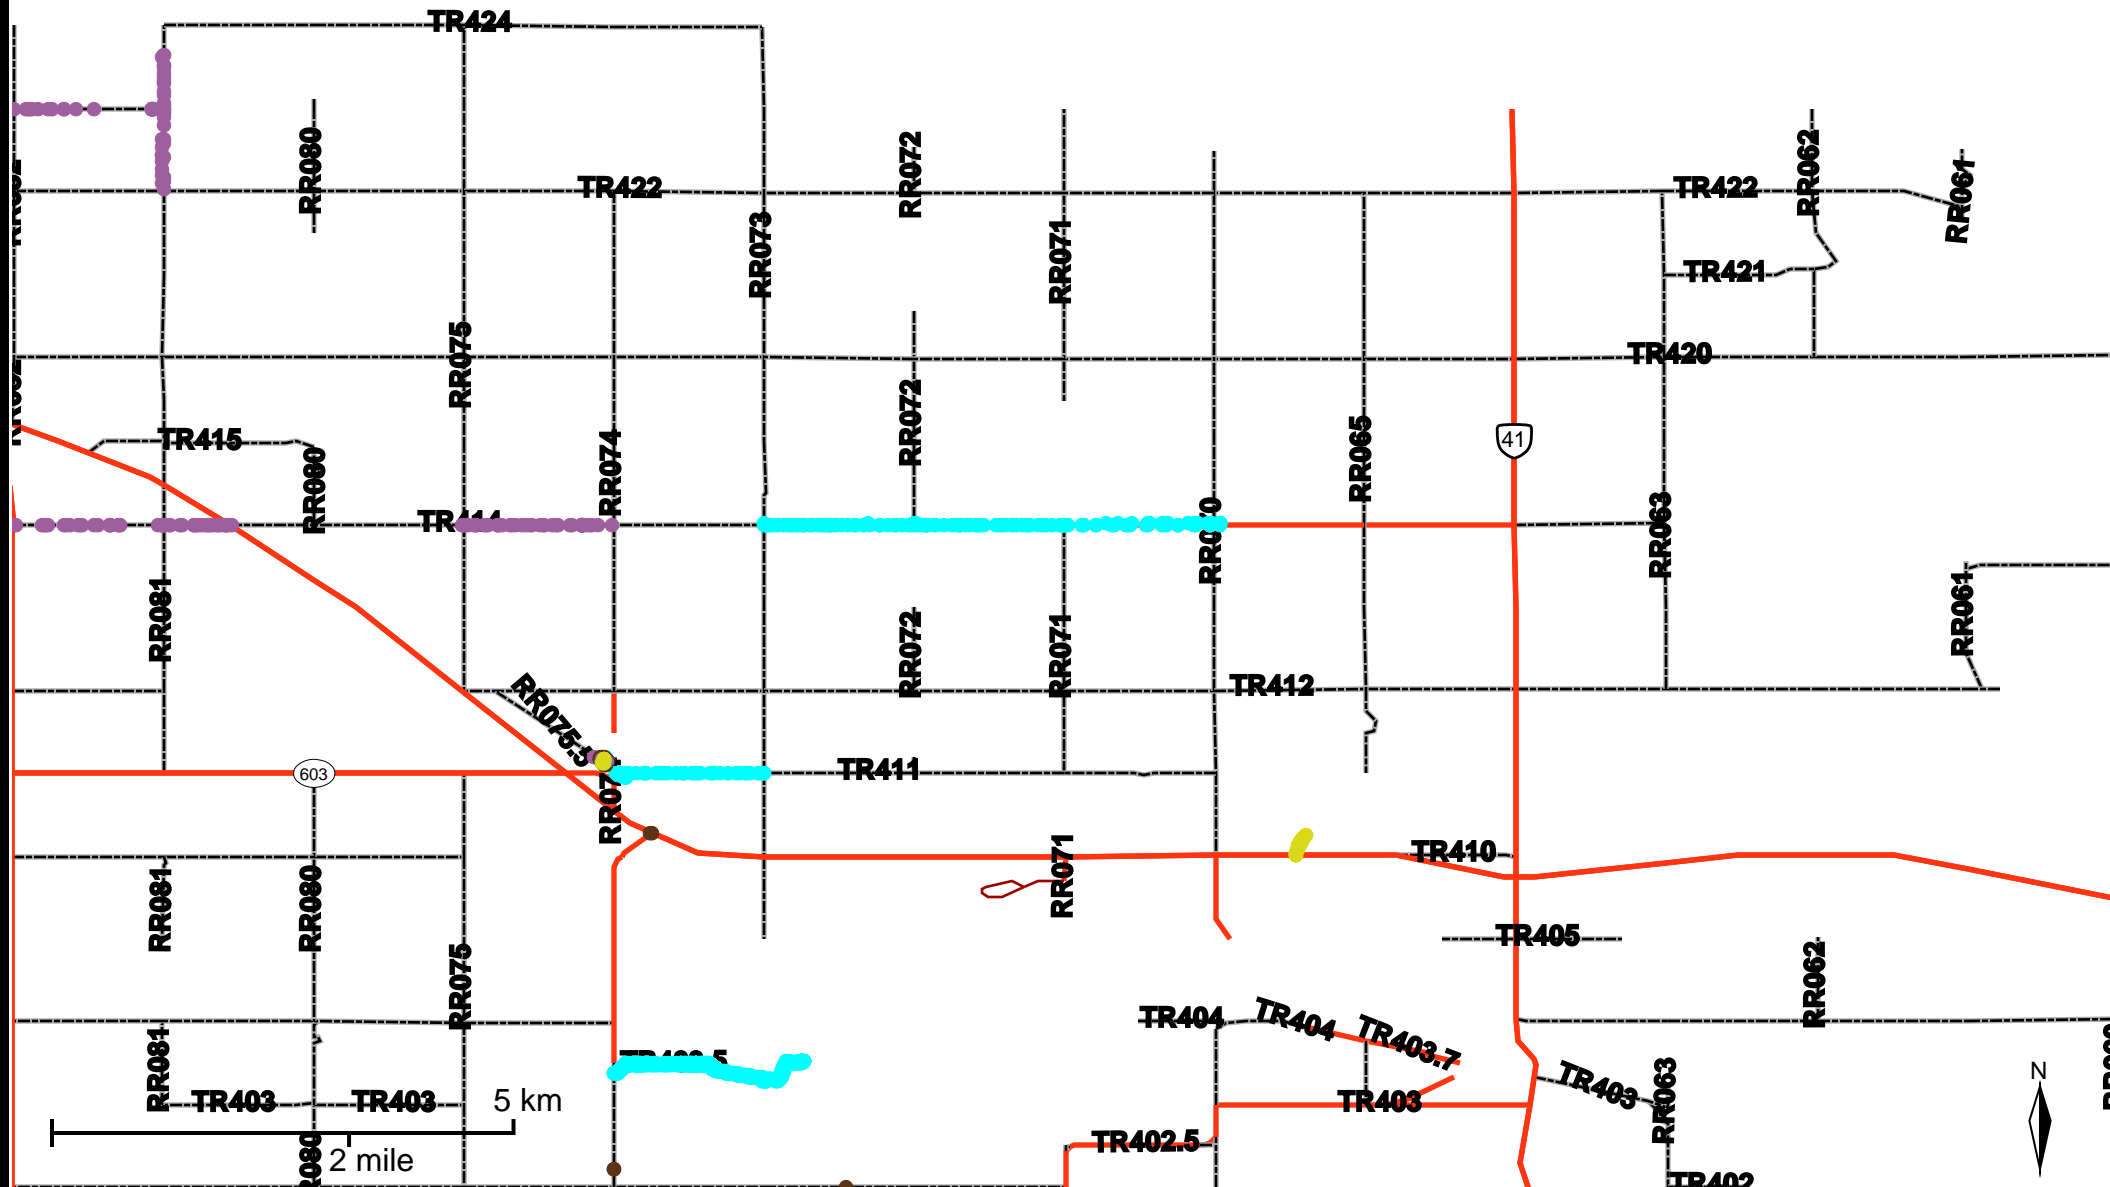

Grader Activity Weekly Report

From Date: 2018-10-22
To Date: 2018-10-28
Electoral Division: 6
Total Distance(km): 112
Total Time(h): 80.9
Speed Threshold(km/h): 10