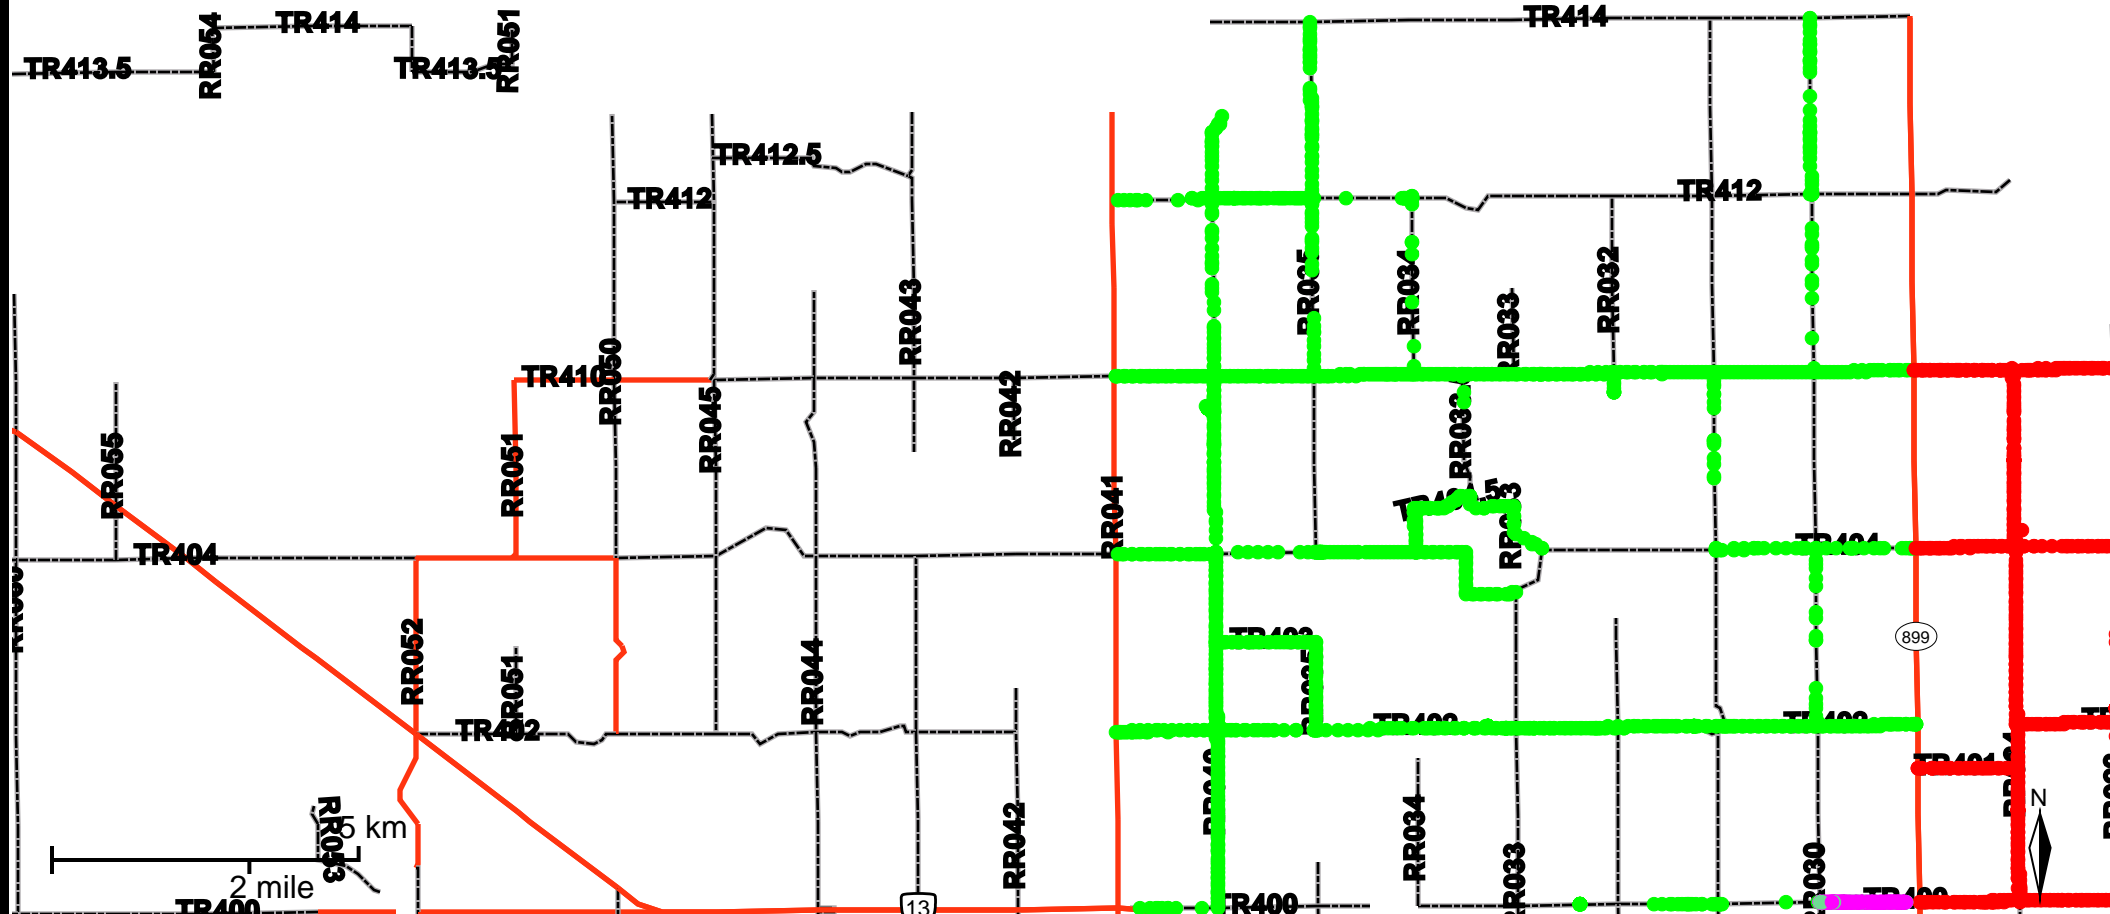

Grader Activity Weekly Report

From Date: 2018-10-22
To Date: 2018-10-28
Electoral Division: 4
Total Distance(km): 379.7
Total Time(h): 107.8
Speed Threshold(km/h): 10