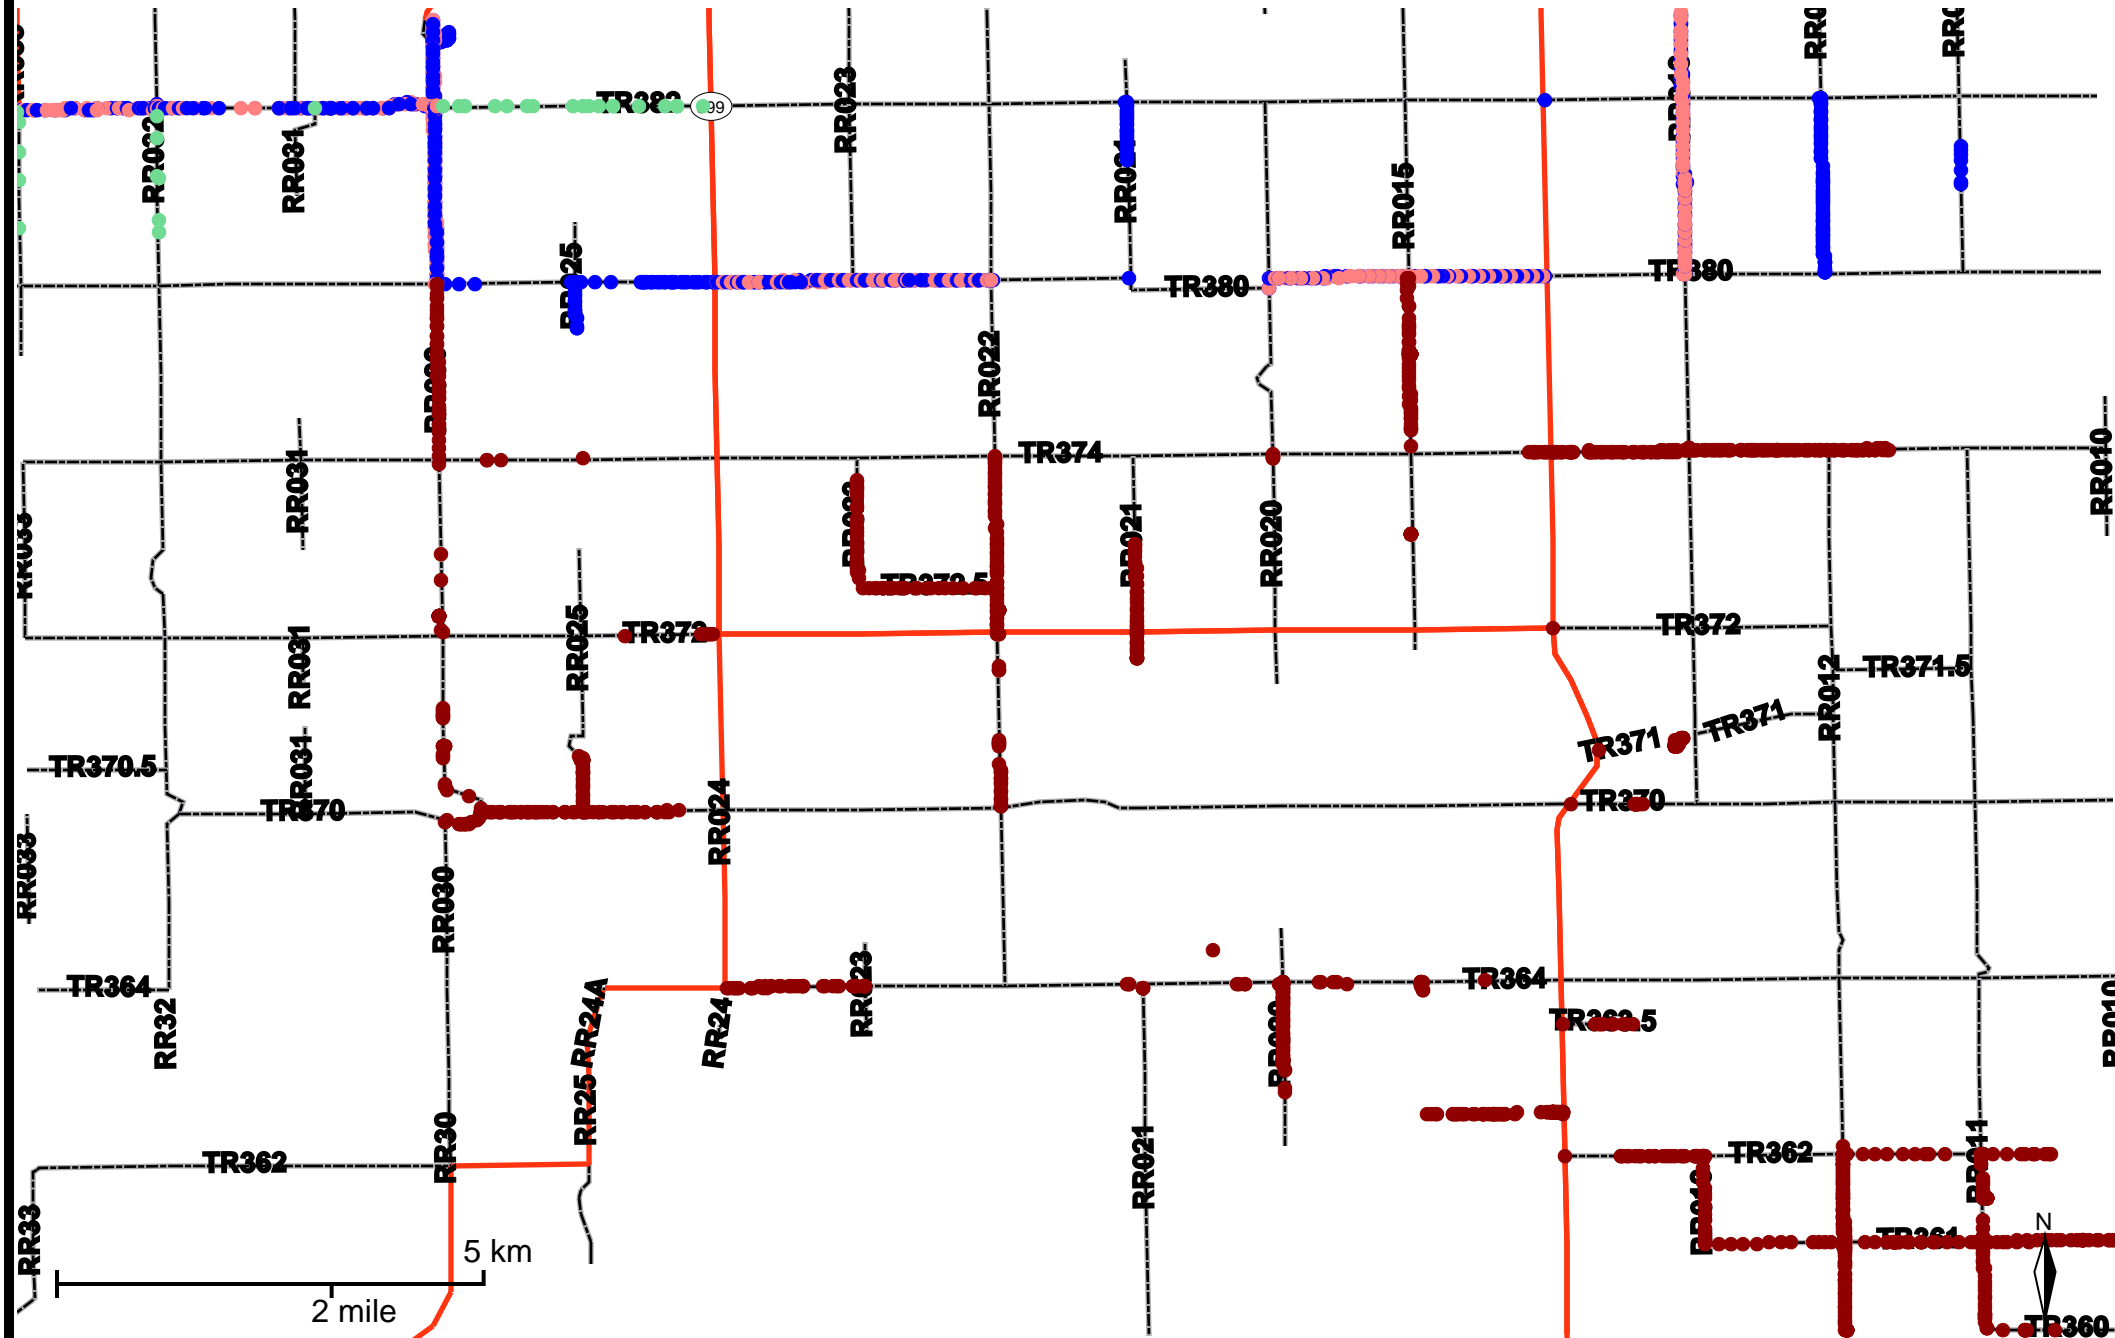

Grader Activity Weekly Report

From Date: 2018-10-22
 To Date: 2018-10-28
 Electoral Division: 1
 Total Distance(km): 265.9
 Total Time(h): 45.4
 Speed Threshold(km/h): 10