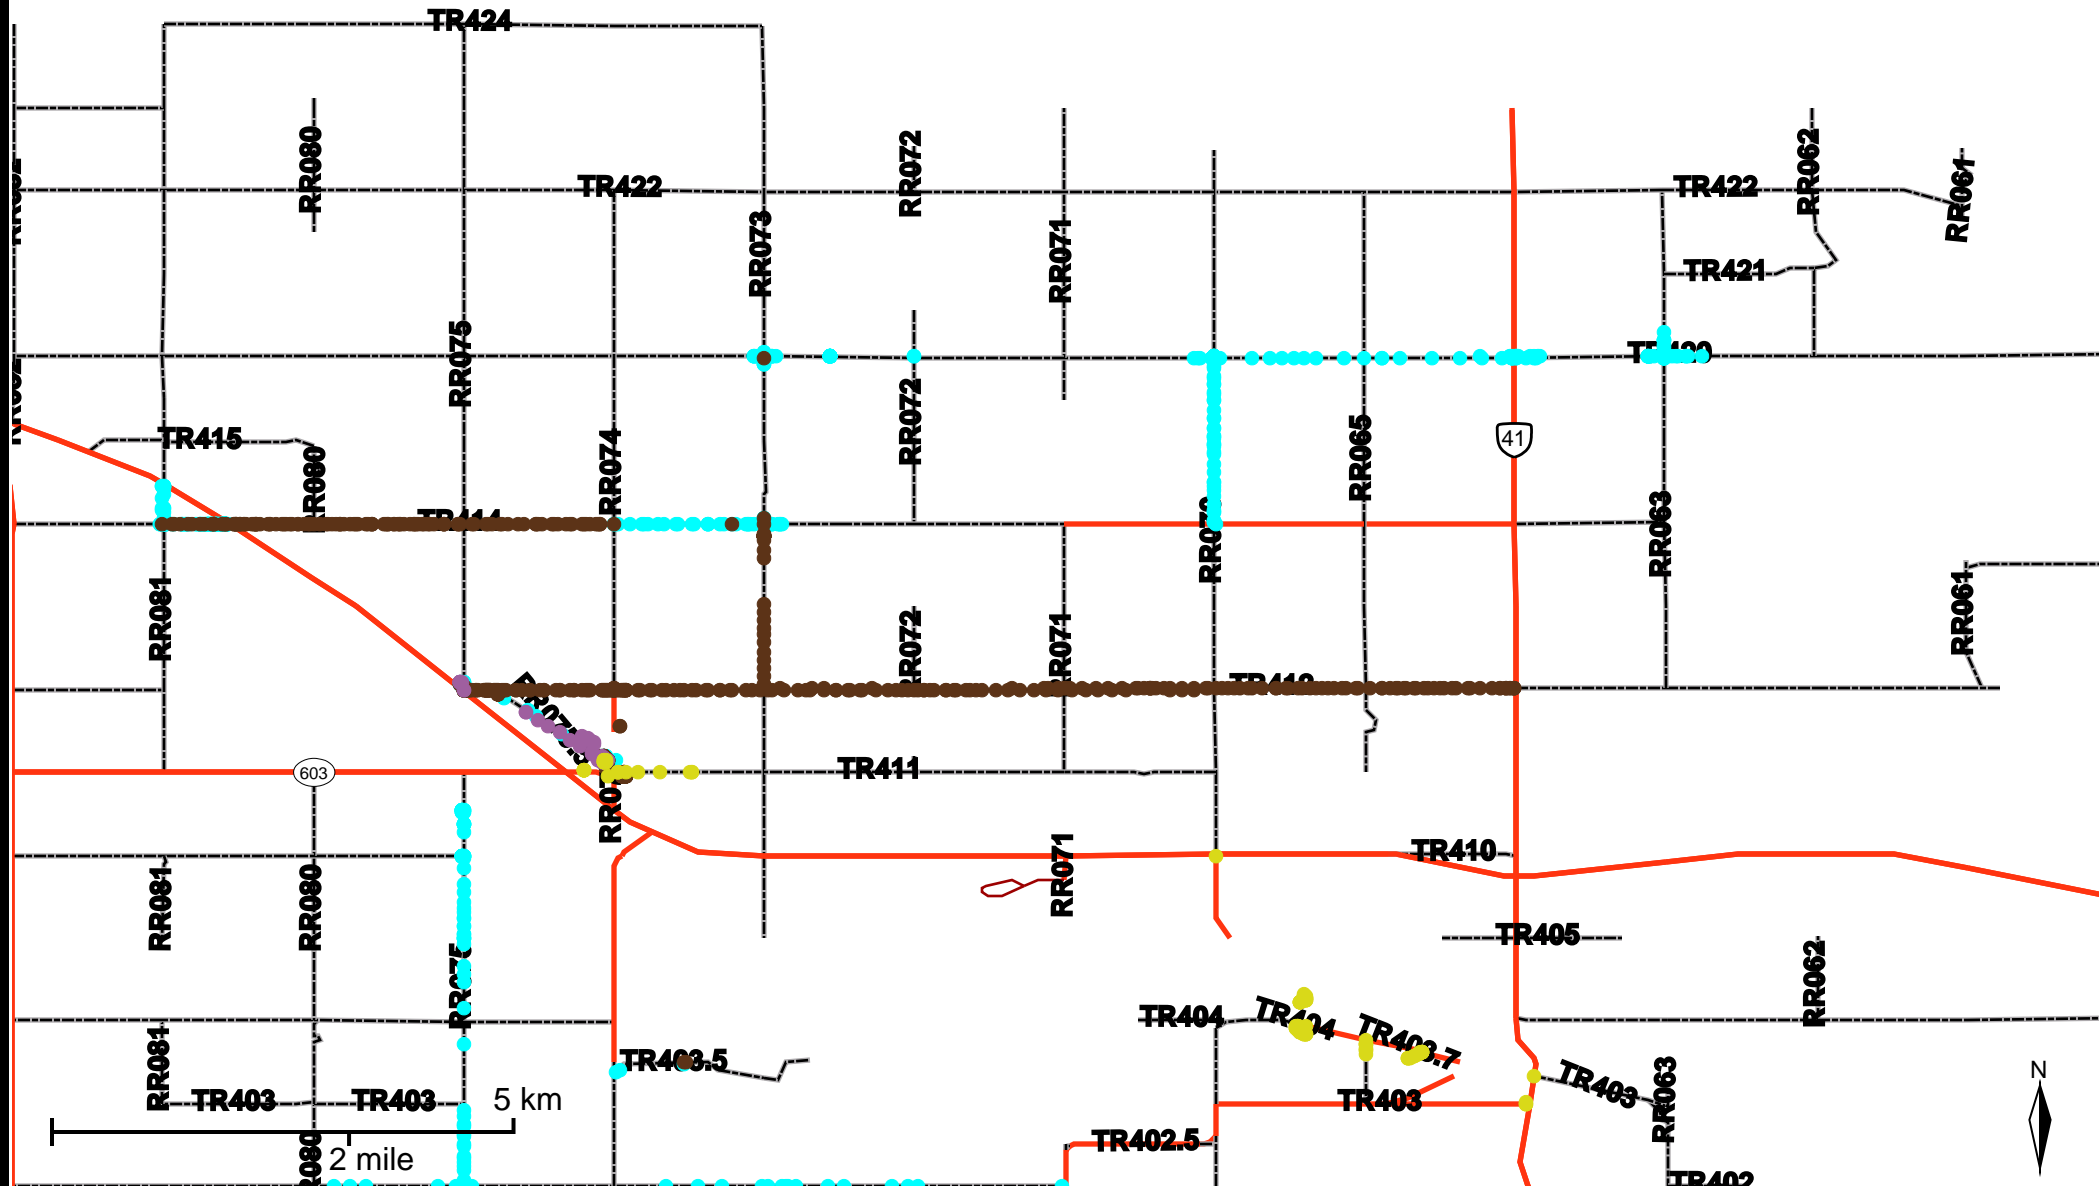

Grader Activity Weekly Report

From Date: 2018-10-15
To Date: 2018-10-21
Electoral Division: 6
Total Distance(km): 128.6
Total Time(h): 47.4
Speed Threshold(km/h): 10