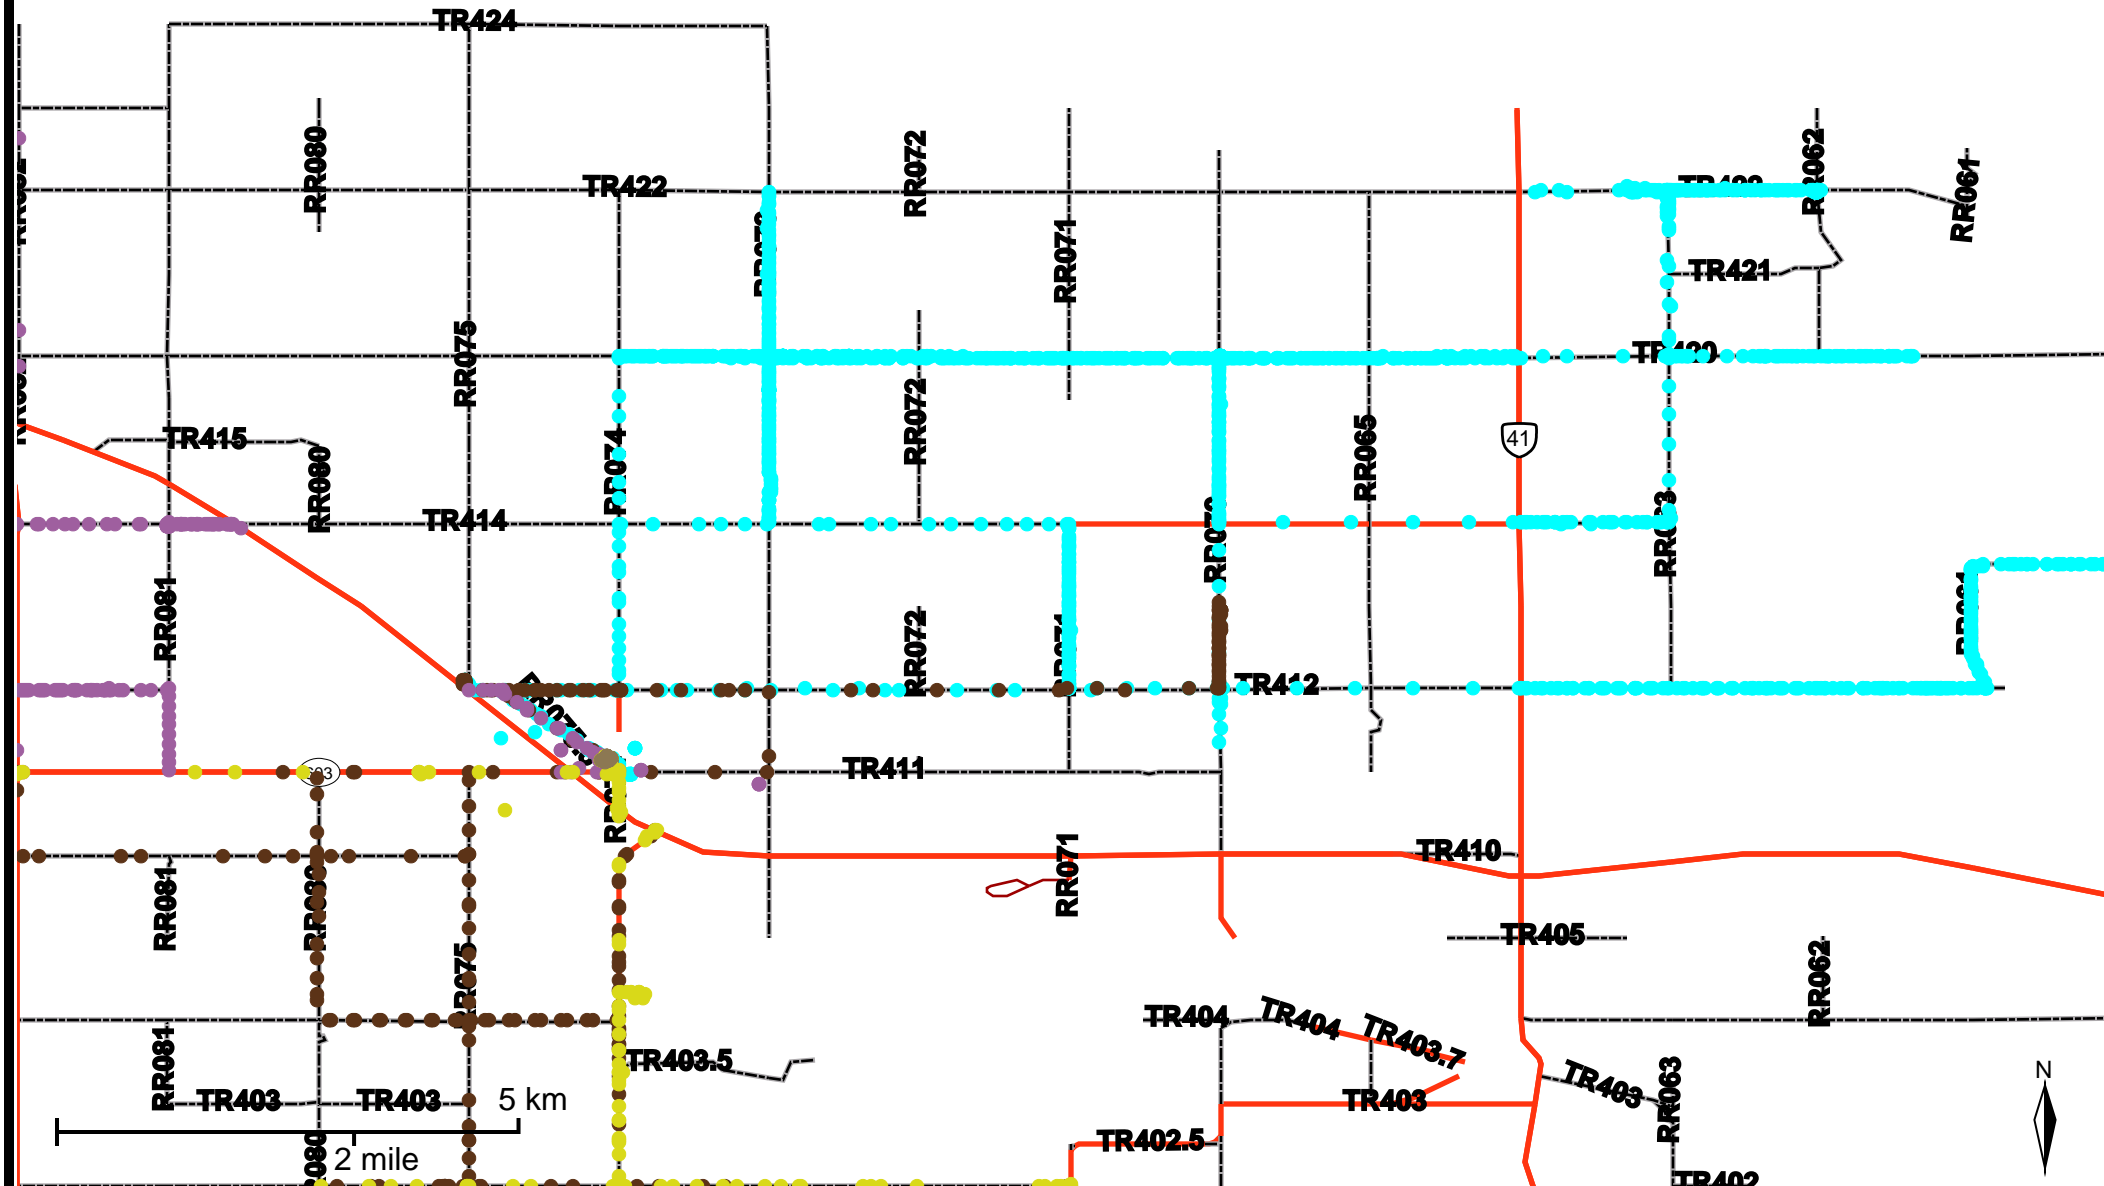

# Grader Activity Weekly Report

From Date: 2018-11-05  
To Date: 2018-11-11  
Electoral Division: 6  
Total Distance(km): 492.1  
Total Time(h): 209.4  
Speed Threshold(km/h): 45