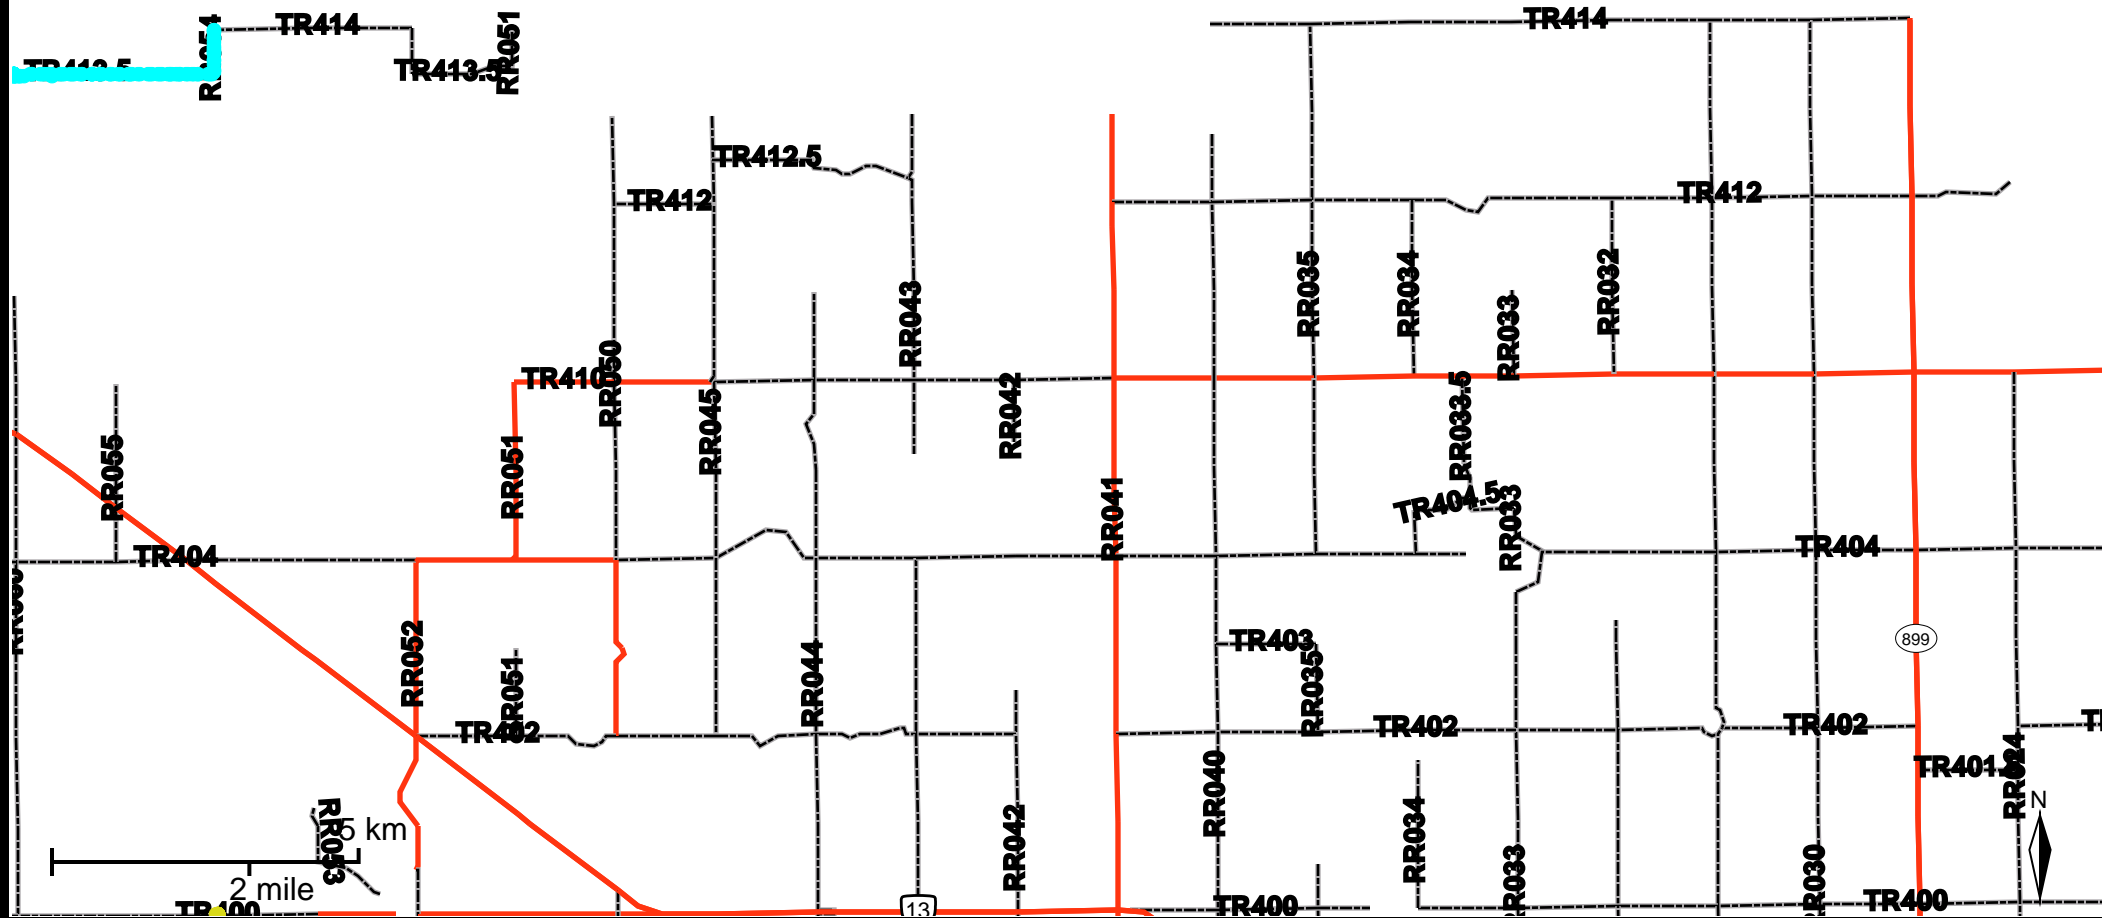

Grader Activity Weekly Report

From Date: 2018-11-05
To Date: 2018-11-11
Electoral Division: 4
Total Distance(km): 17.2
Total Time(h): 3
Speed Threshold(km/h): 45