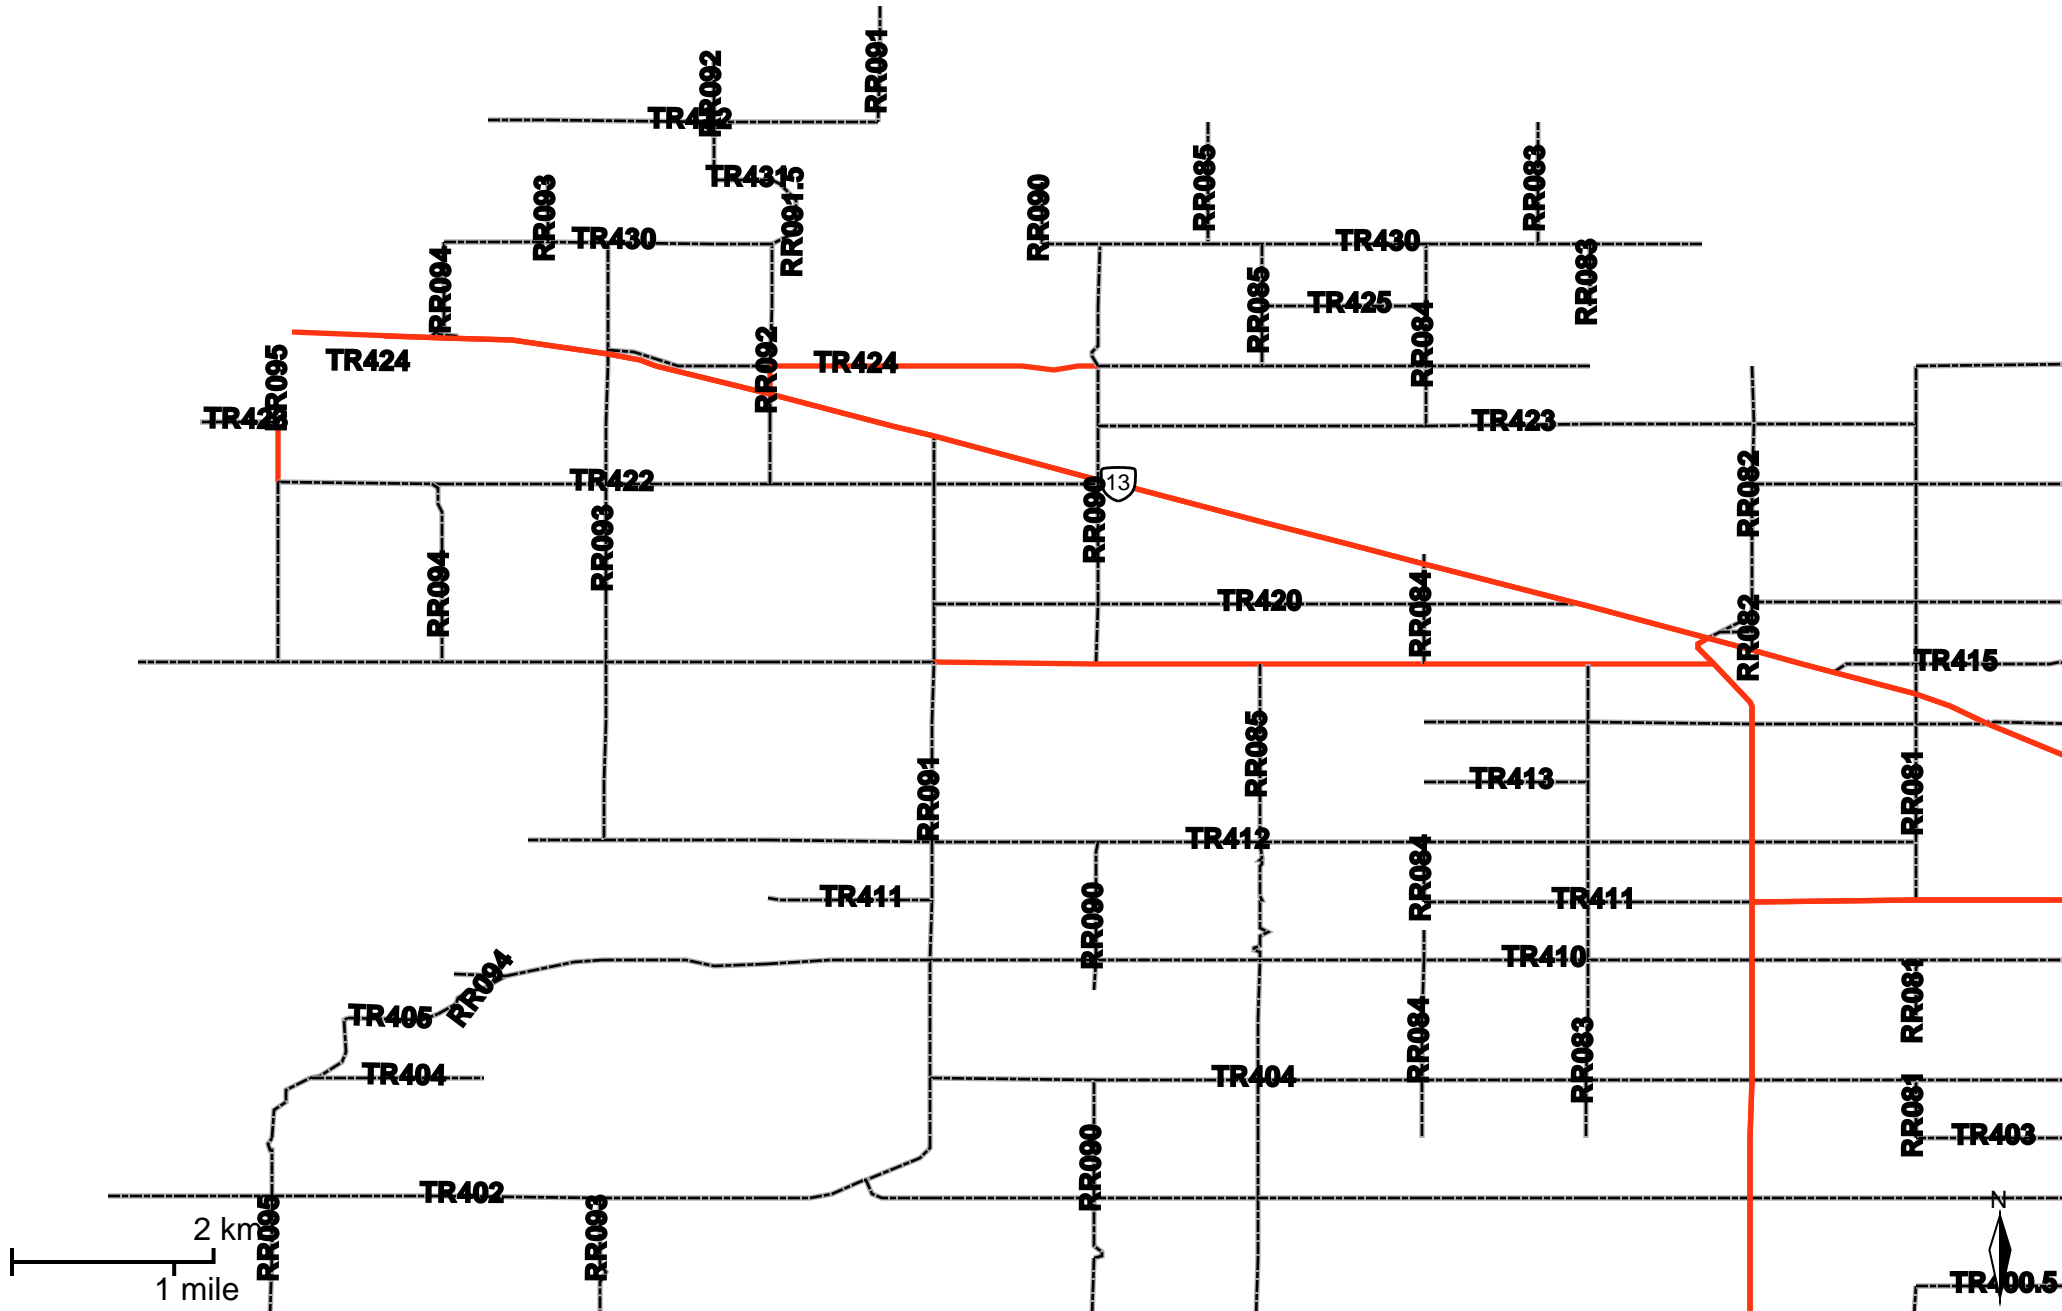

Grader Activity Weekly Report

2 km
1 mile

From Date: 2018-11-26
To Date: 2018-12-02
Electoral Division: 7
Total Distance(km): 0
Total Time(h): 0
Speed Threshold(km/h): 45