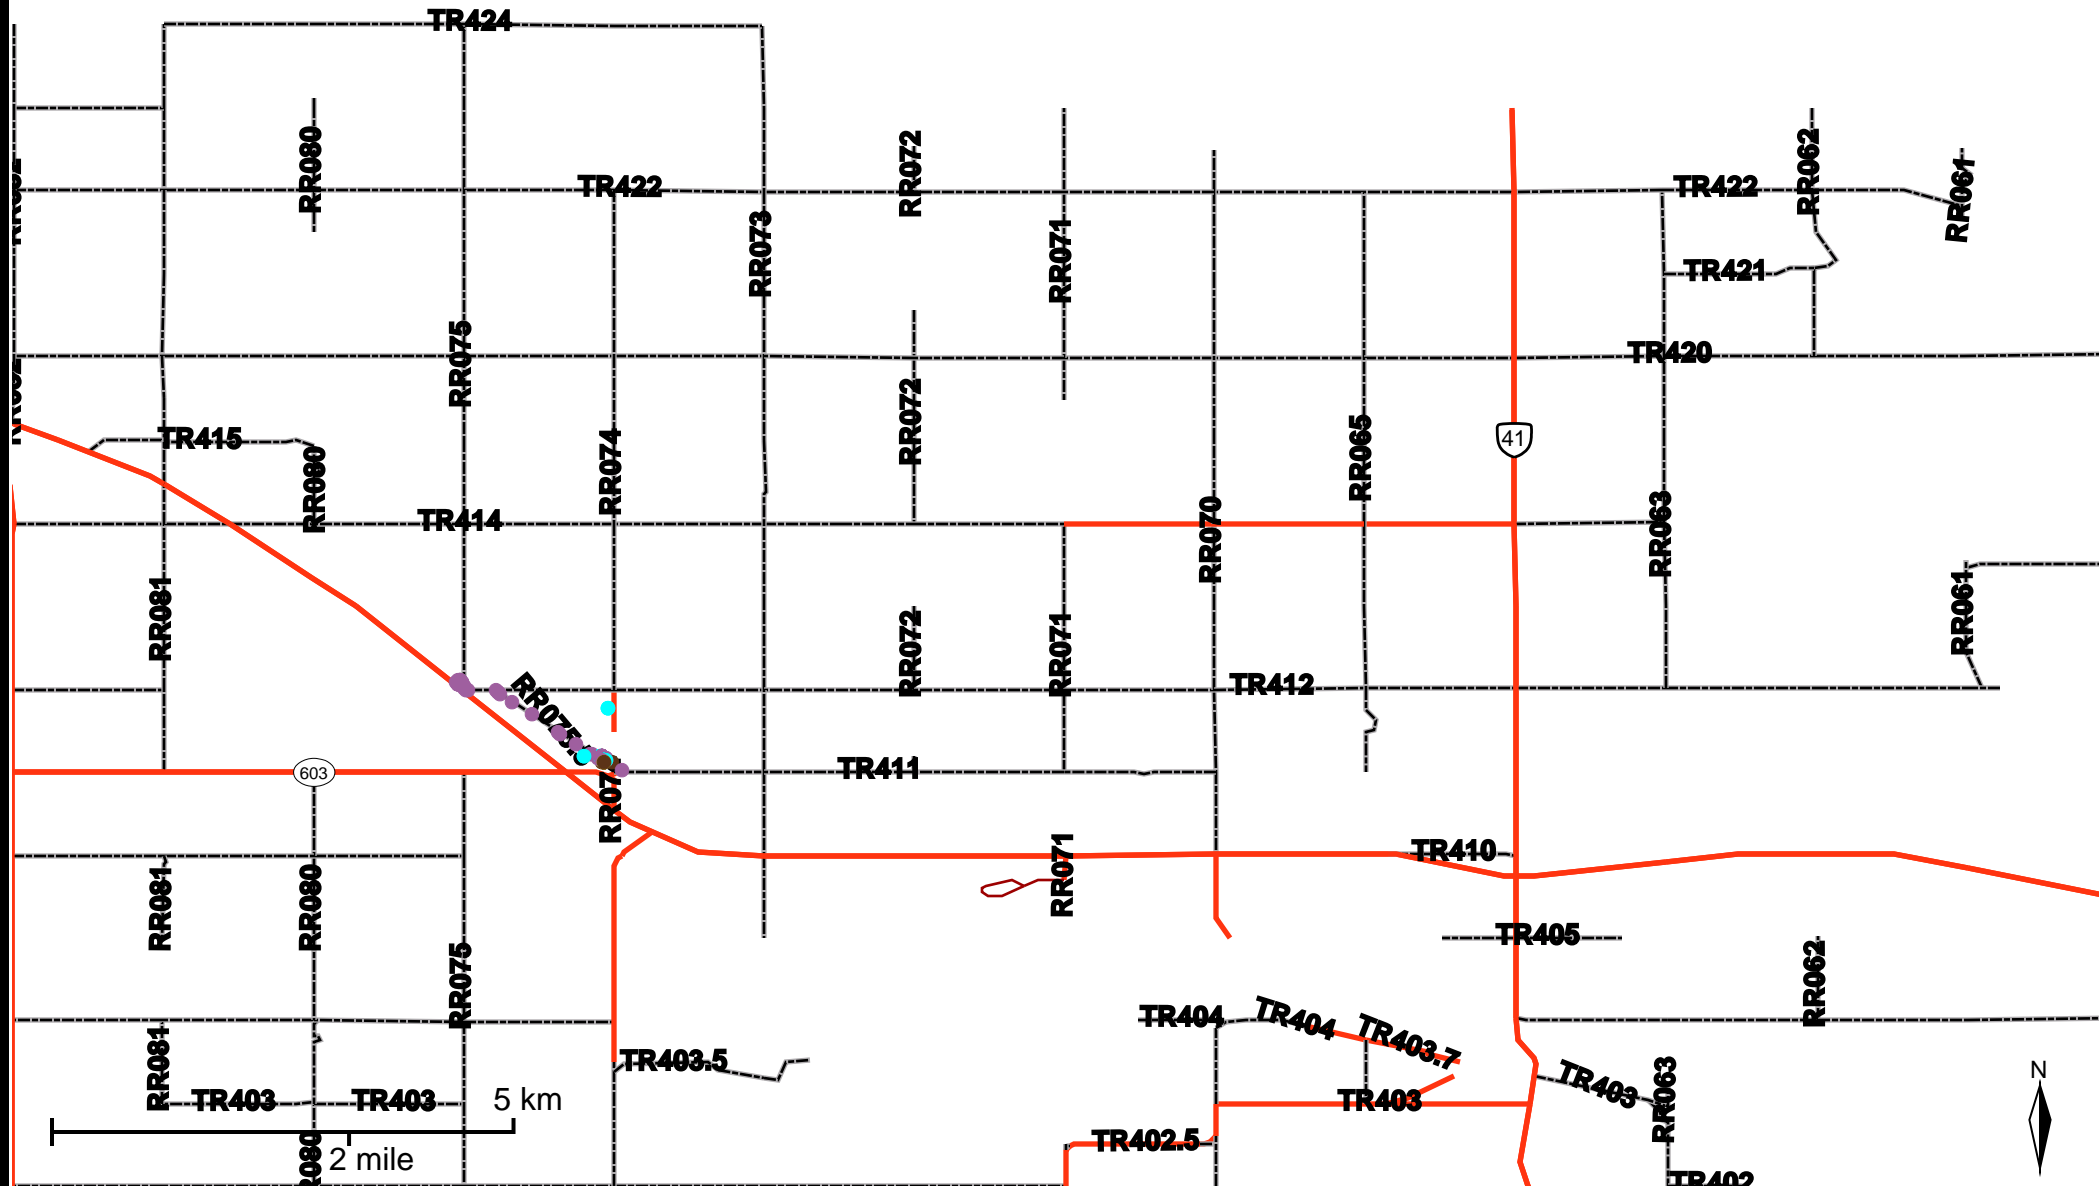

Grader Activity Weekly Report

From Date: 2018-11-26
To Date: 2018-12-02
Electoral Division: 6
Total Distance(km): 17.1
Total Time(h): 155.2
Speed Threshold(km/h): 45