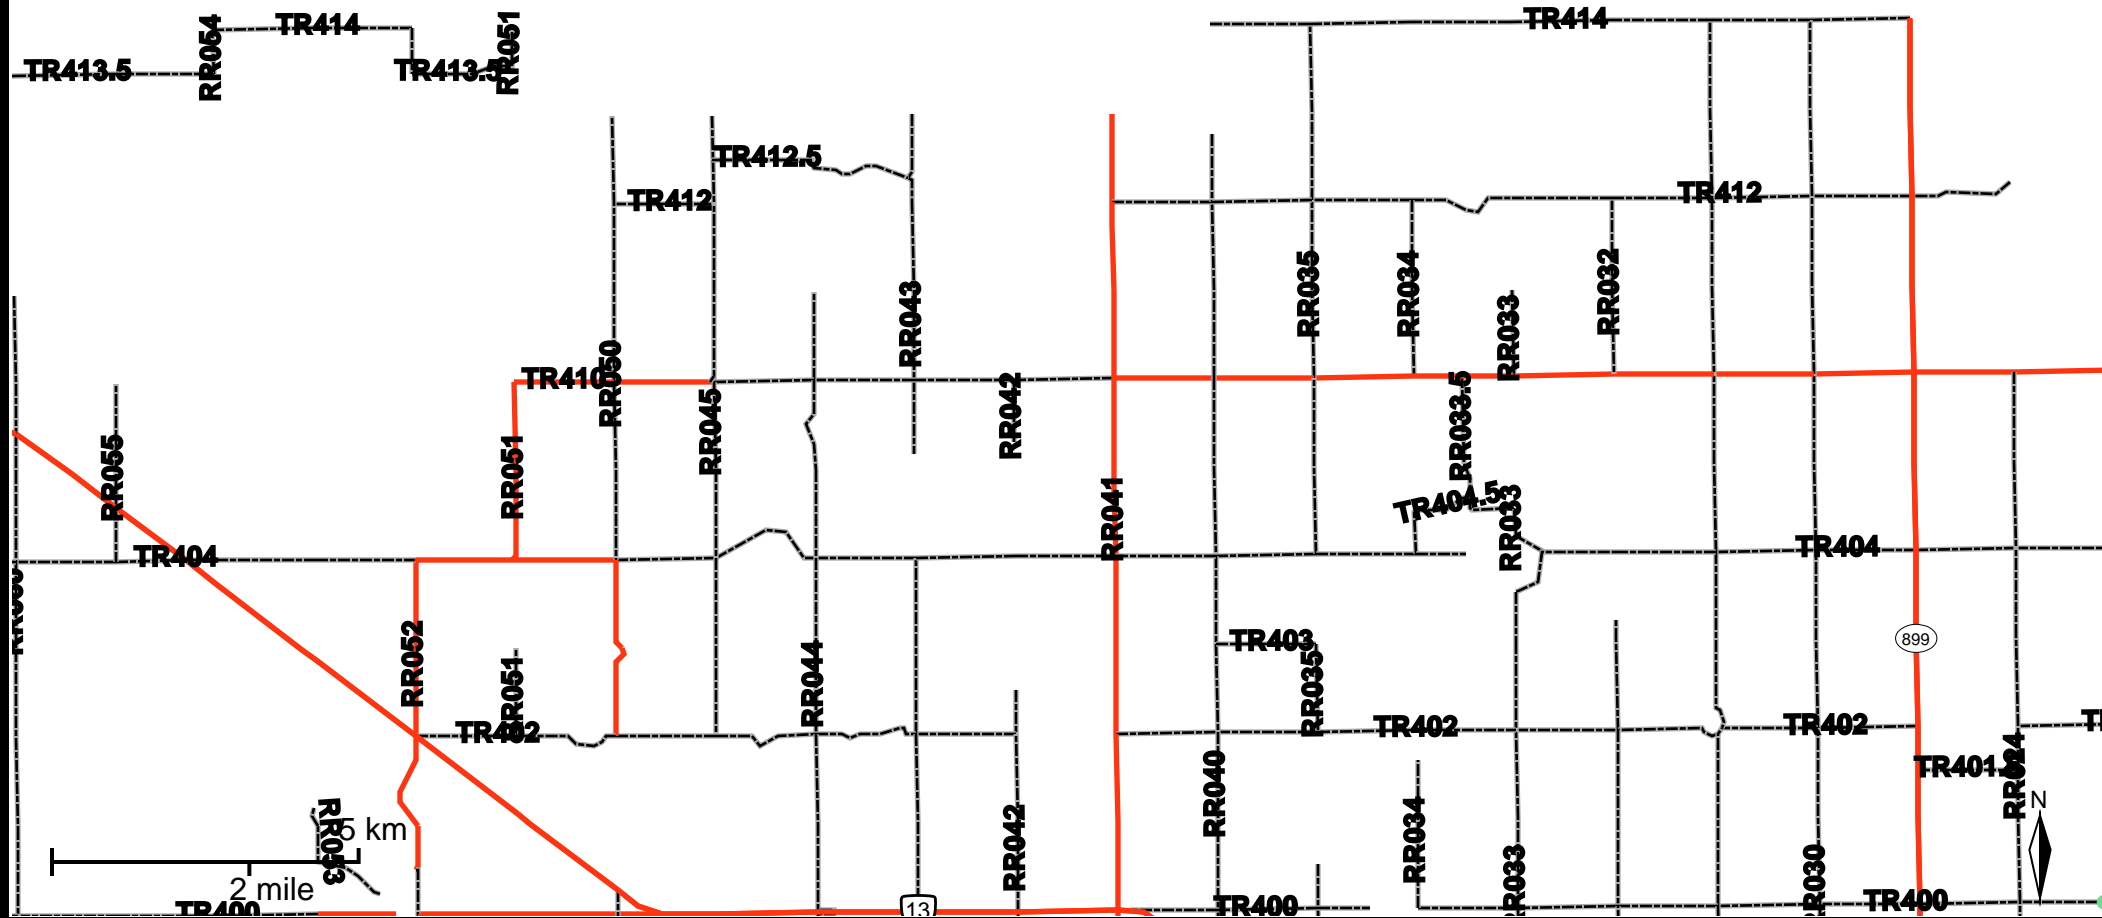

# Grader Activity Weekly Report

From Date: 2018-11-26  
To Date: 2018-12-02  
Electoral Division: 4  
Total Distance(km): 0  
Total Time(h): 0  
Speed Threshold(km/h): 45