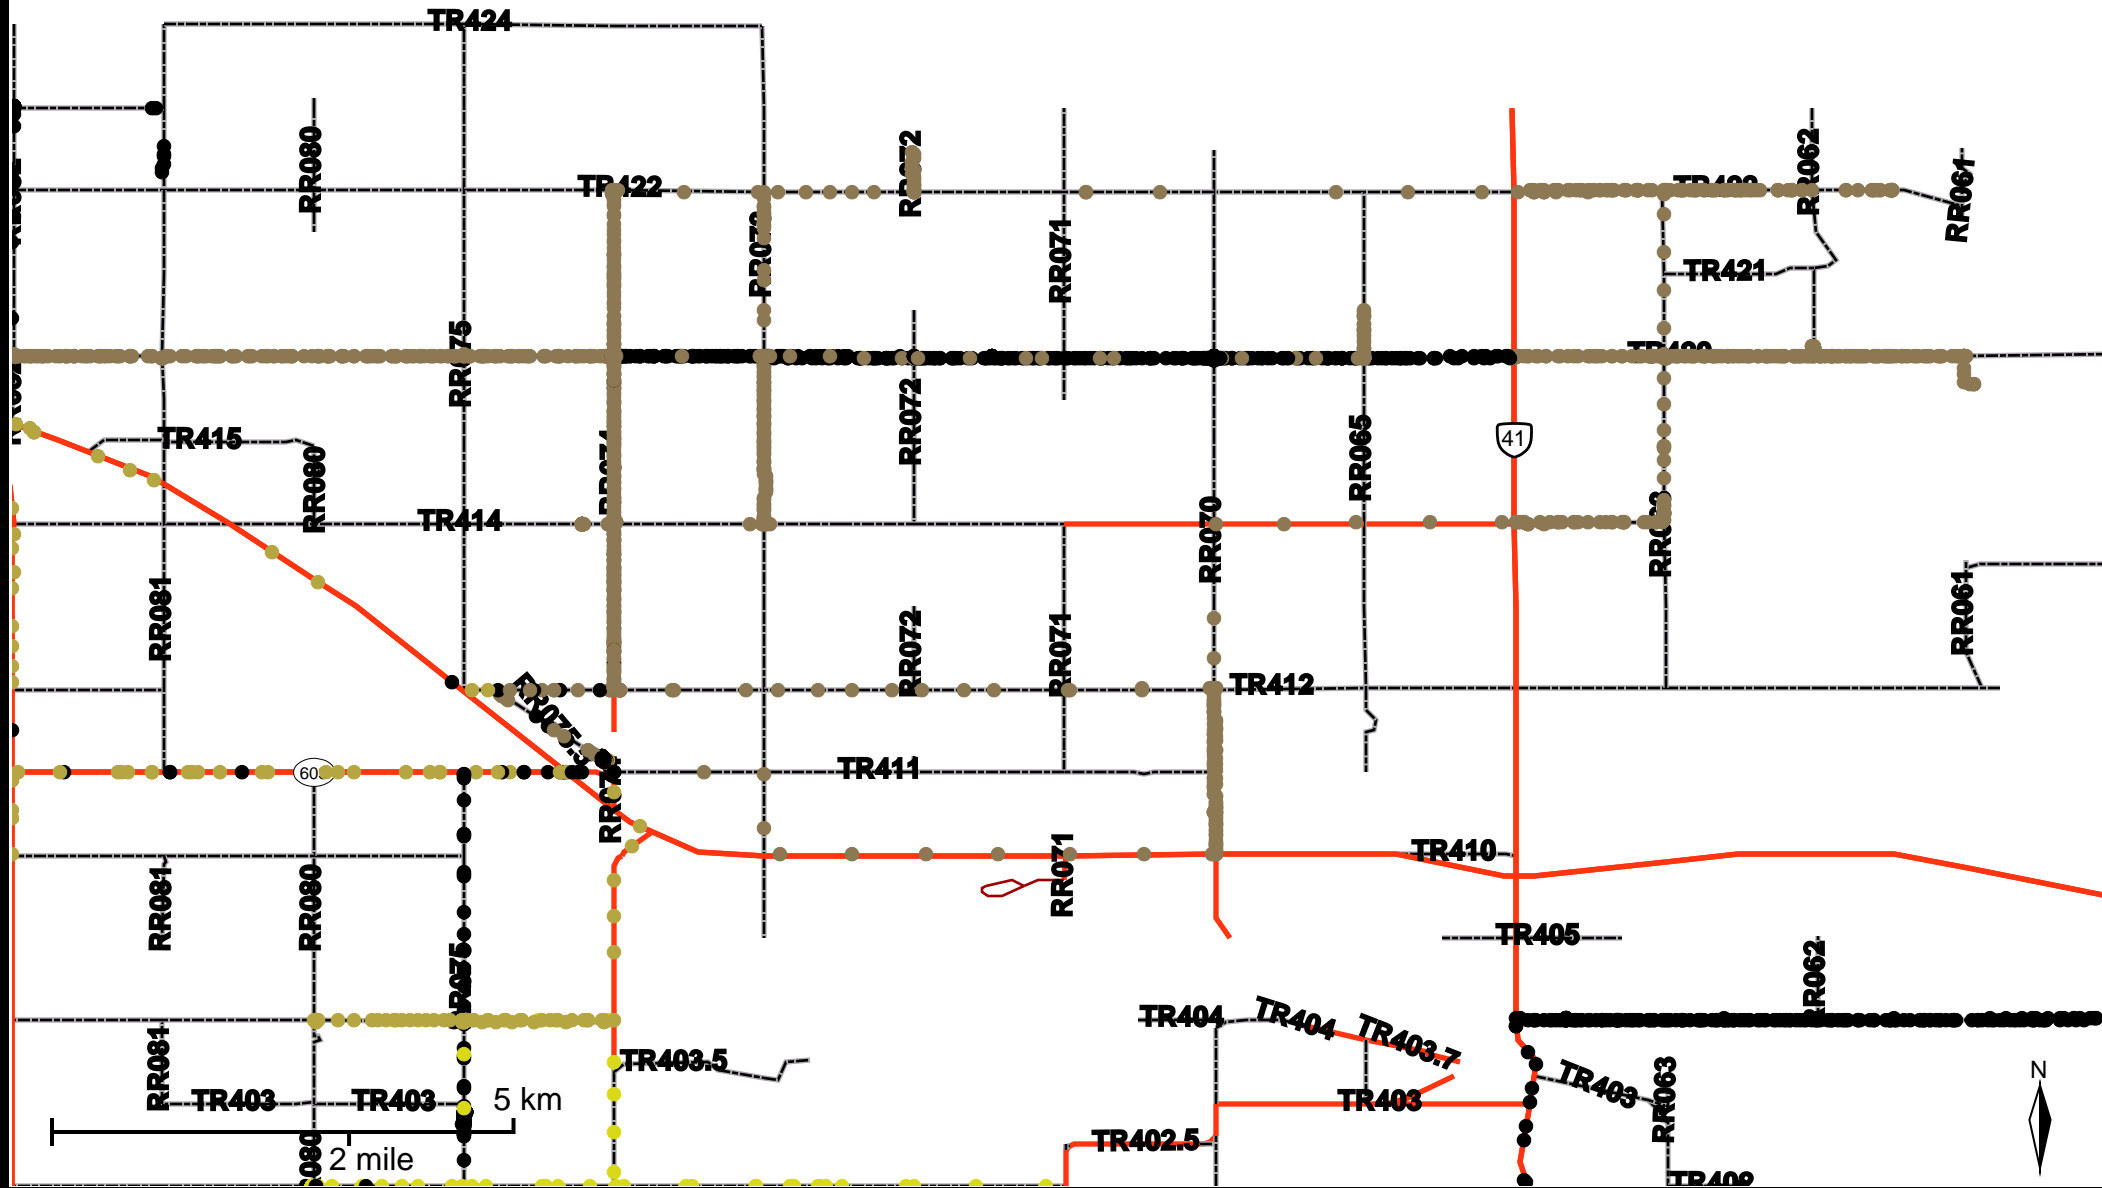

Grader Activity Weekly Report

From Date: 2017-05-29
To Date: 2017-06-04
Electoral Division: 6
Total Distance(km): 816.1
Total Time(h): 100.7