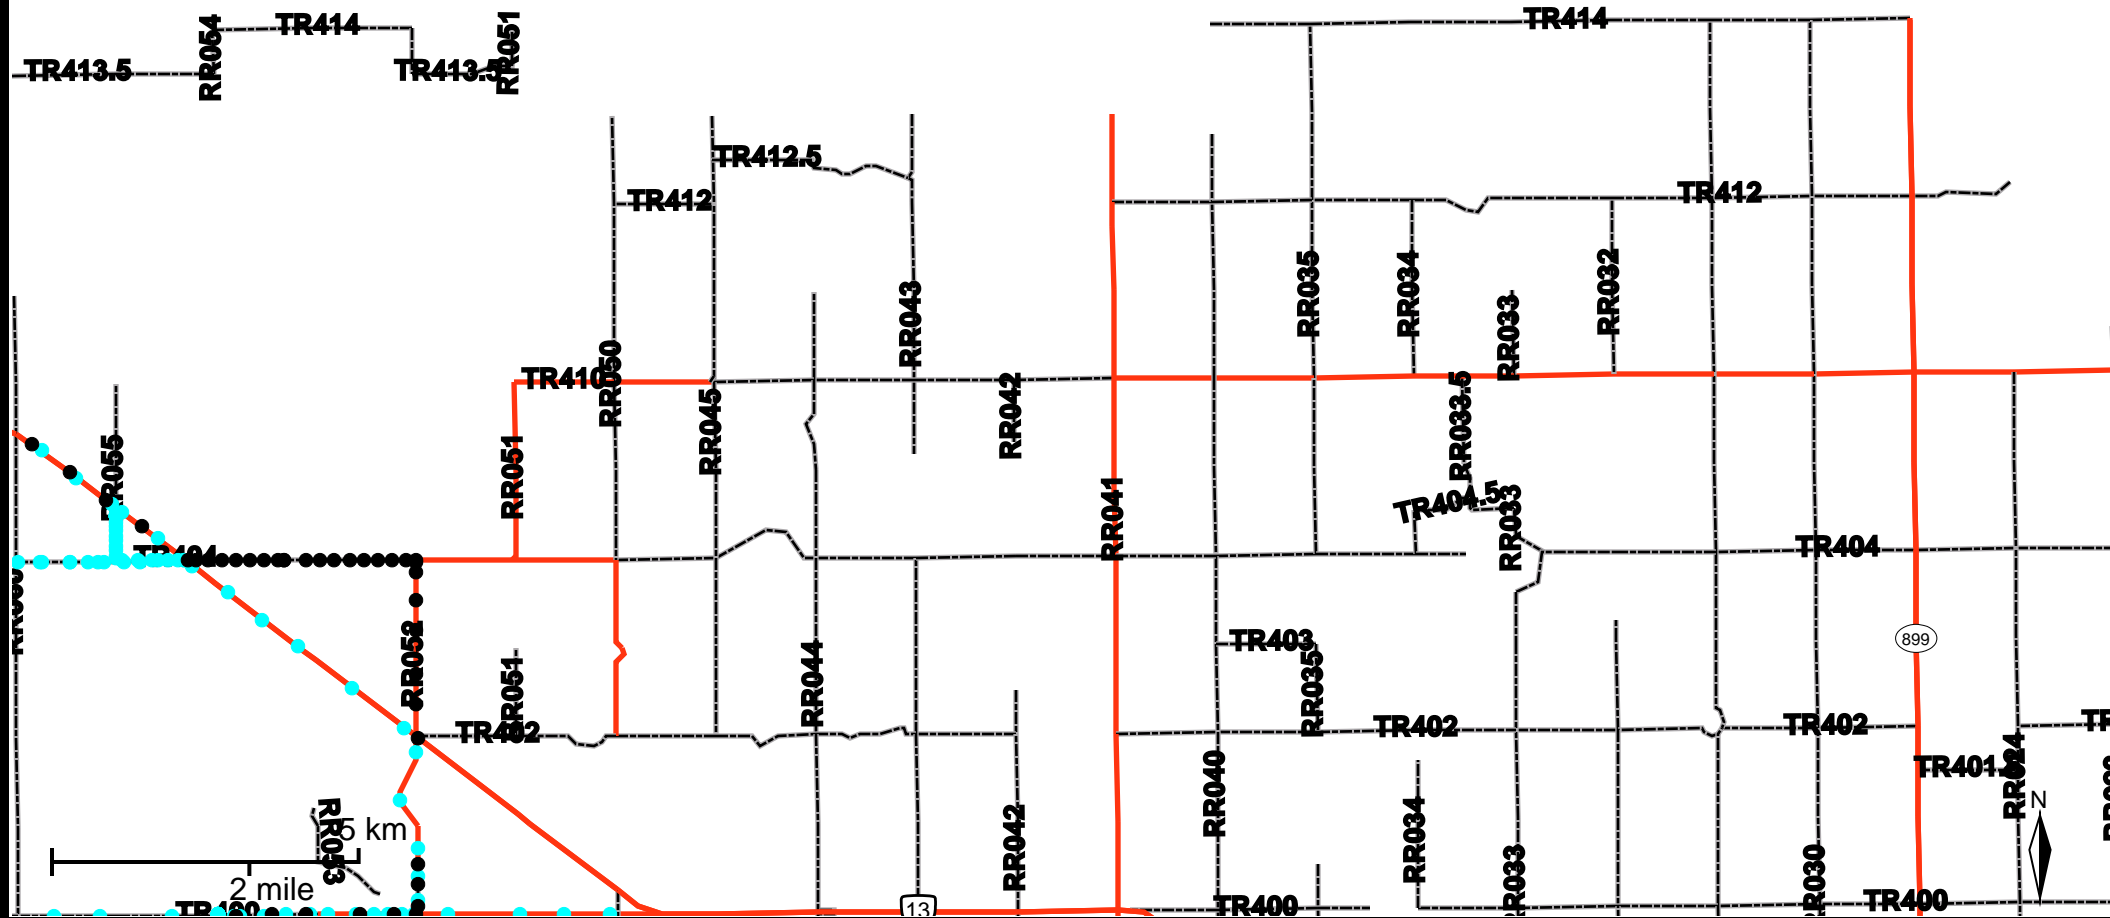

Grader Activity Weekly Report

From Date: 2017-03-06
To Date: 2017-03-12
Electoral Division: 4
Total Distance(km): 51.6
Total Time(h): 2.9