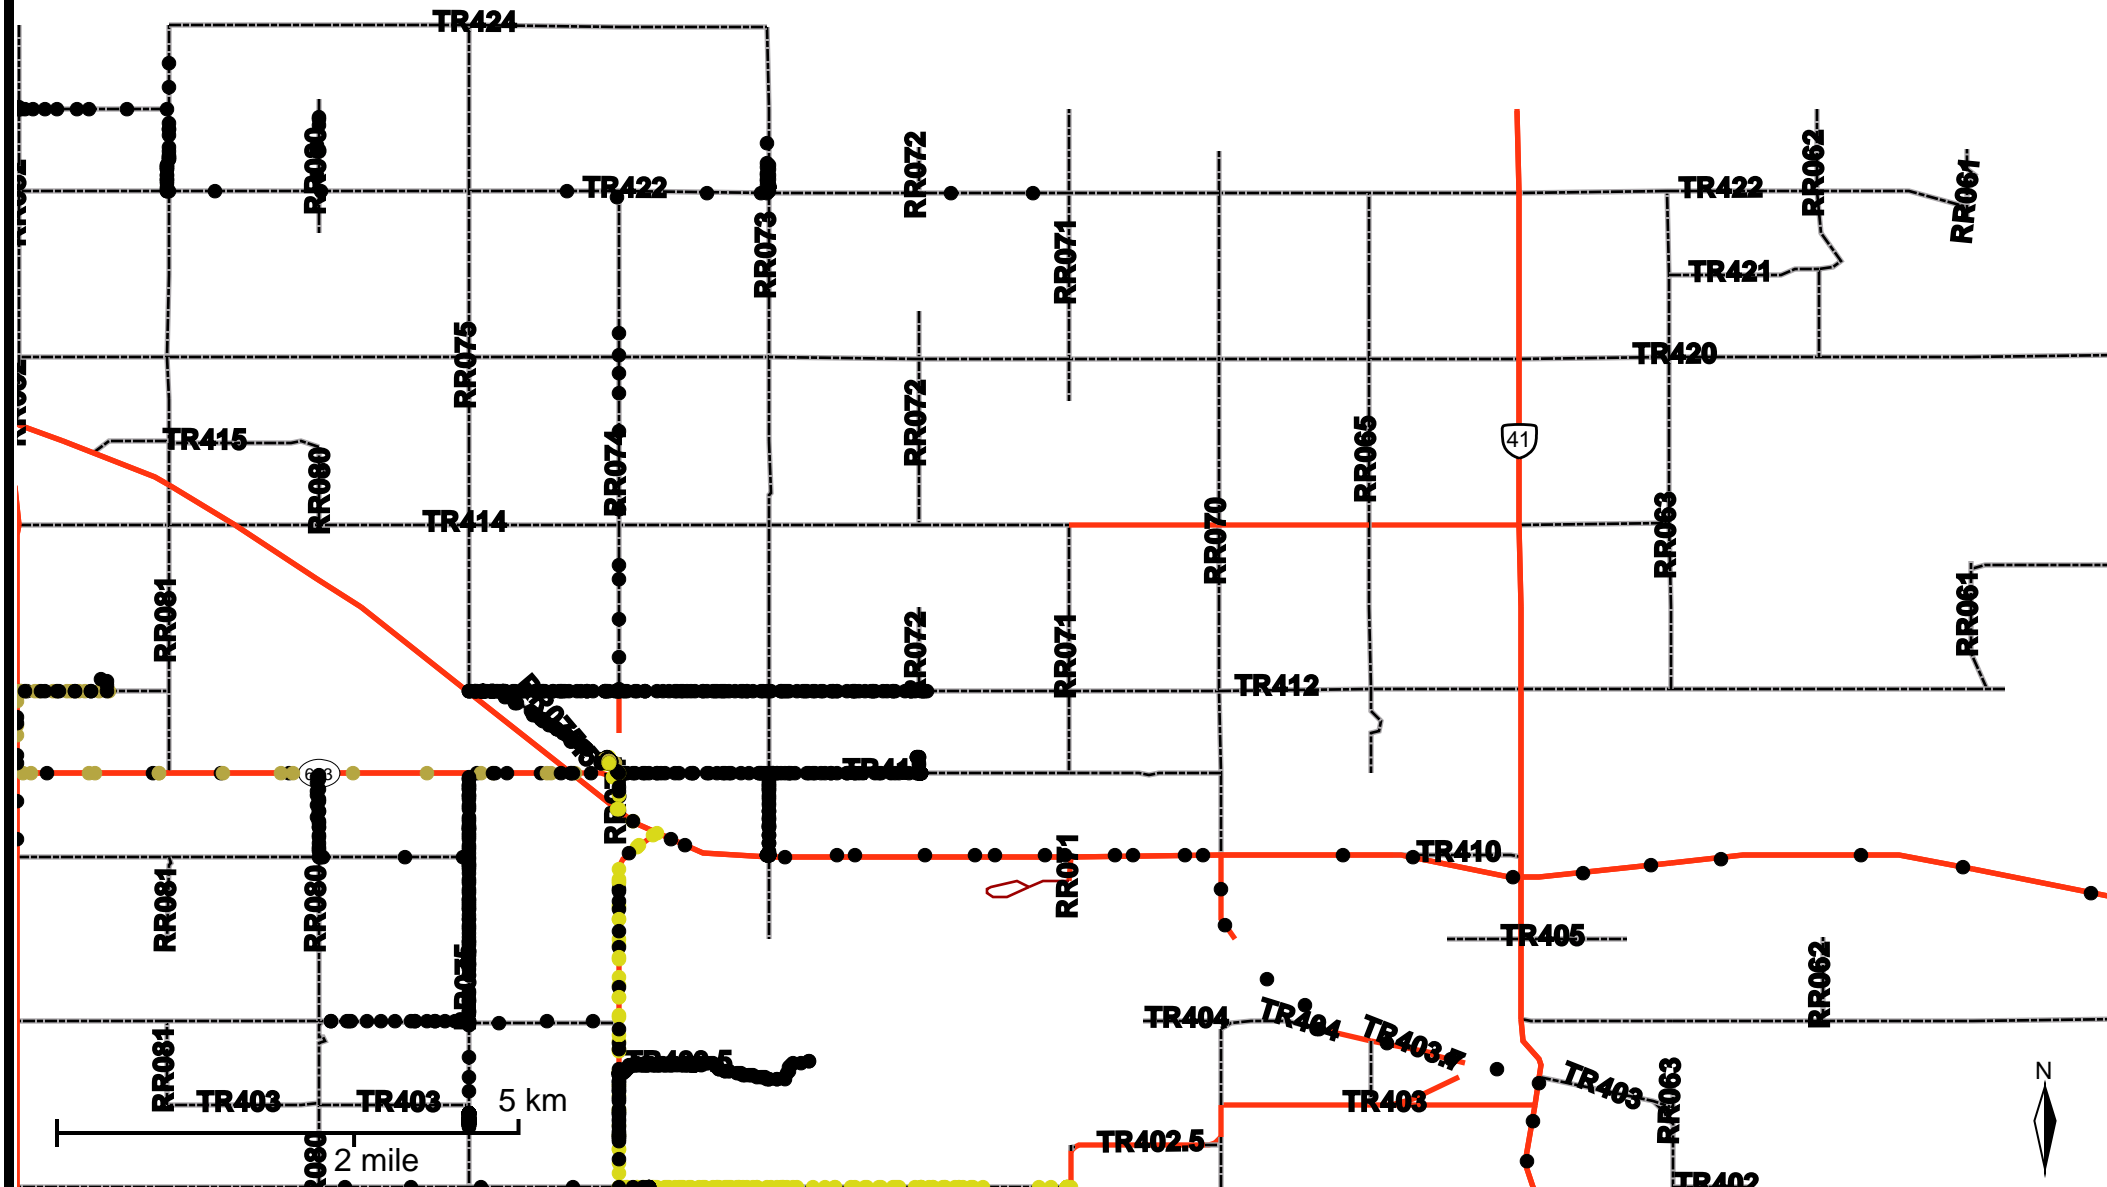

# Grader Activity Weekly Report

From Date: 2017-03-27  
To Date: 2017-04-02  
Electoral Division: 6  
Total Distance(km): 424.3  
Total Time(h): 51.3