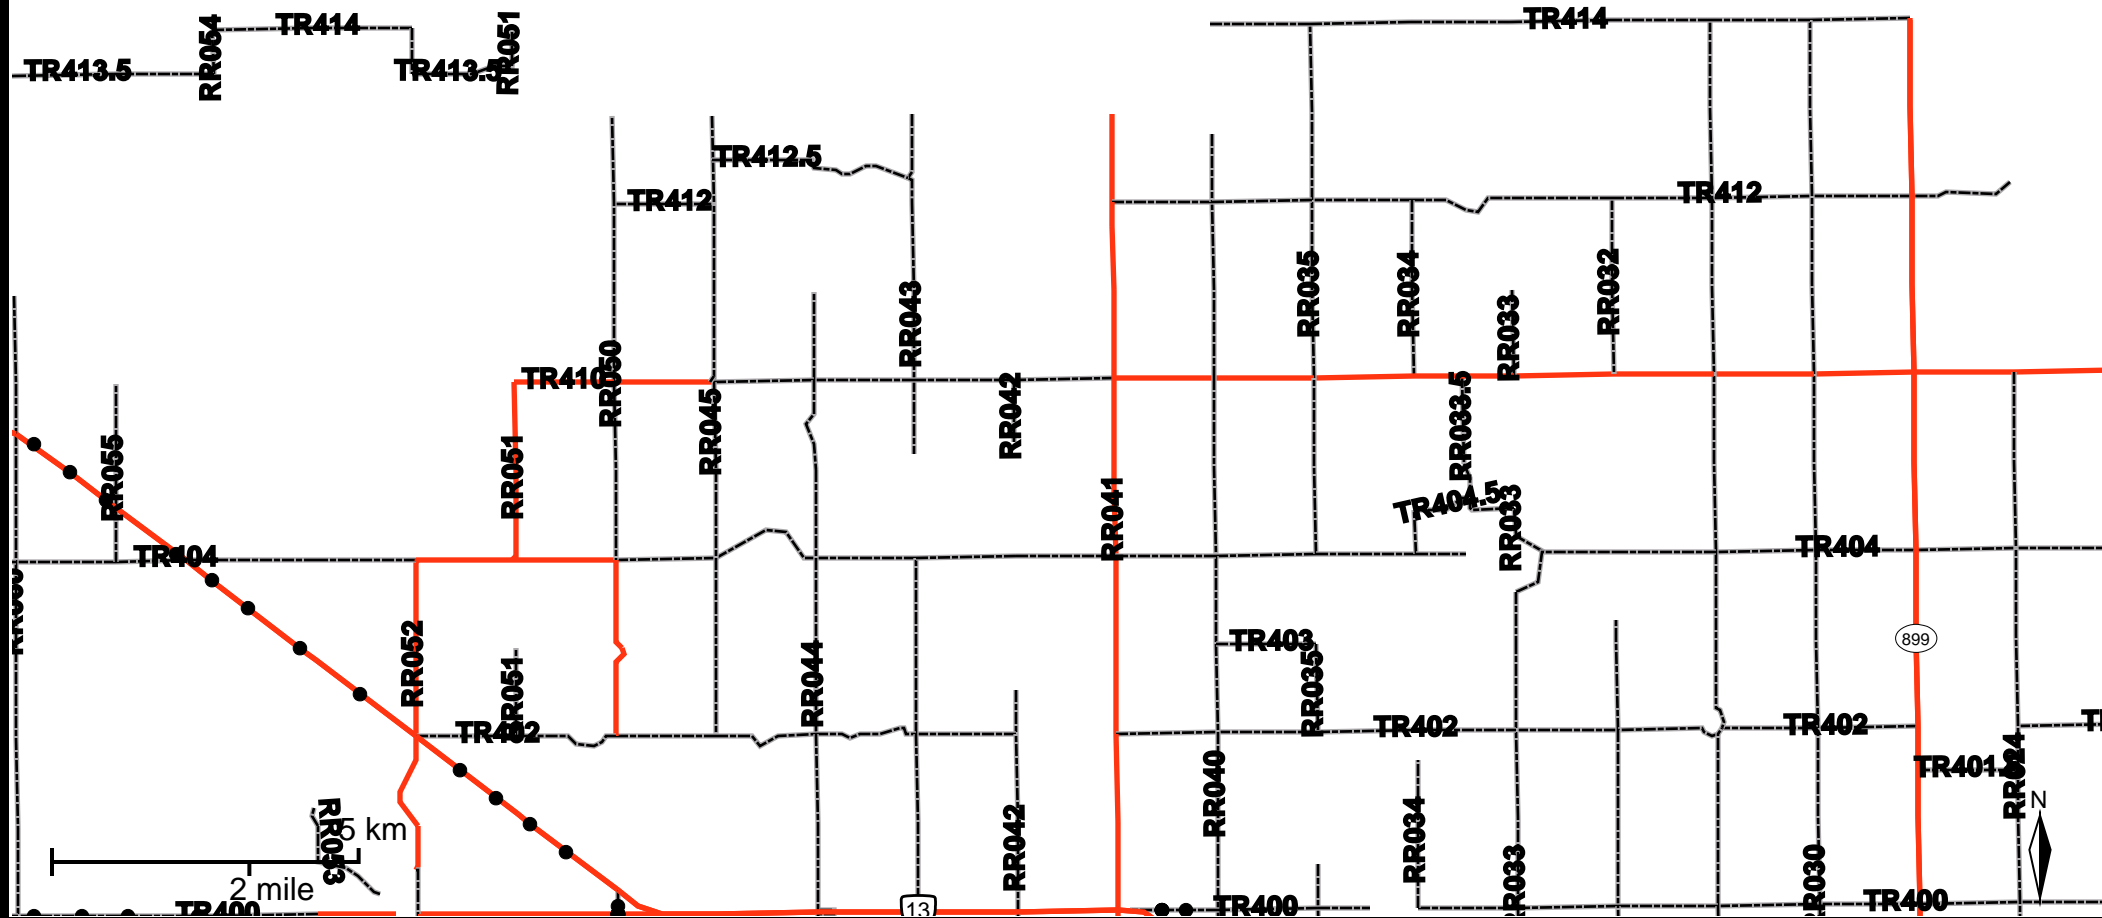

Grader Activity Weekly Report

From Date: 2017-03-27
To Date: 2017-04-02
Electoral Division: 4
Total Distance(km): 16.6
Total Time(h): 0.7