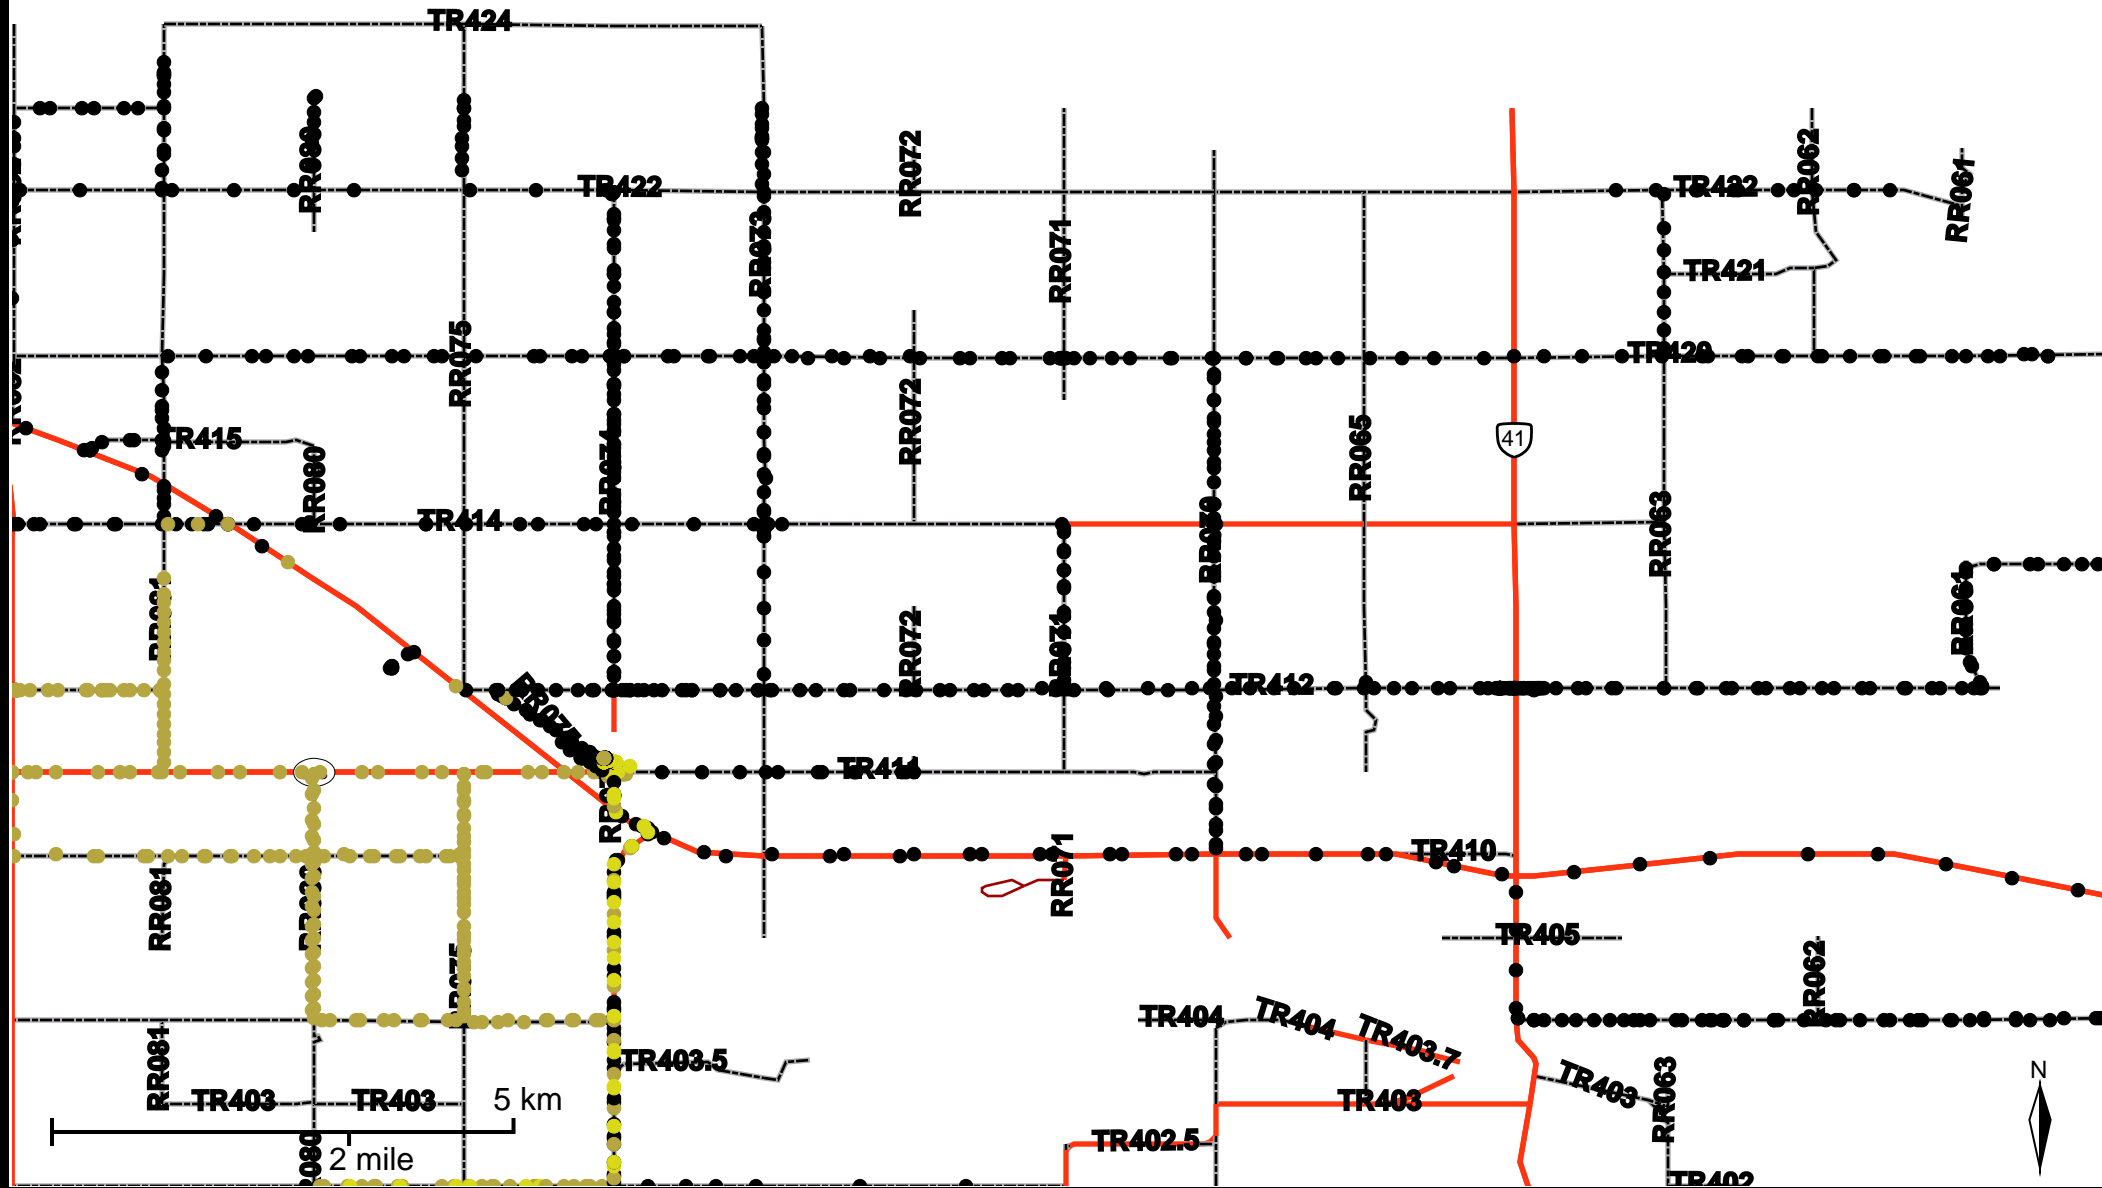

# Grader Activity Weekly Report

From Date: 2017-03-13  
To Date: 2017-03-19  
Electoral Division: 6  
Total Distance(km): 524.9  
Total Time(h): 57.8