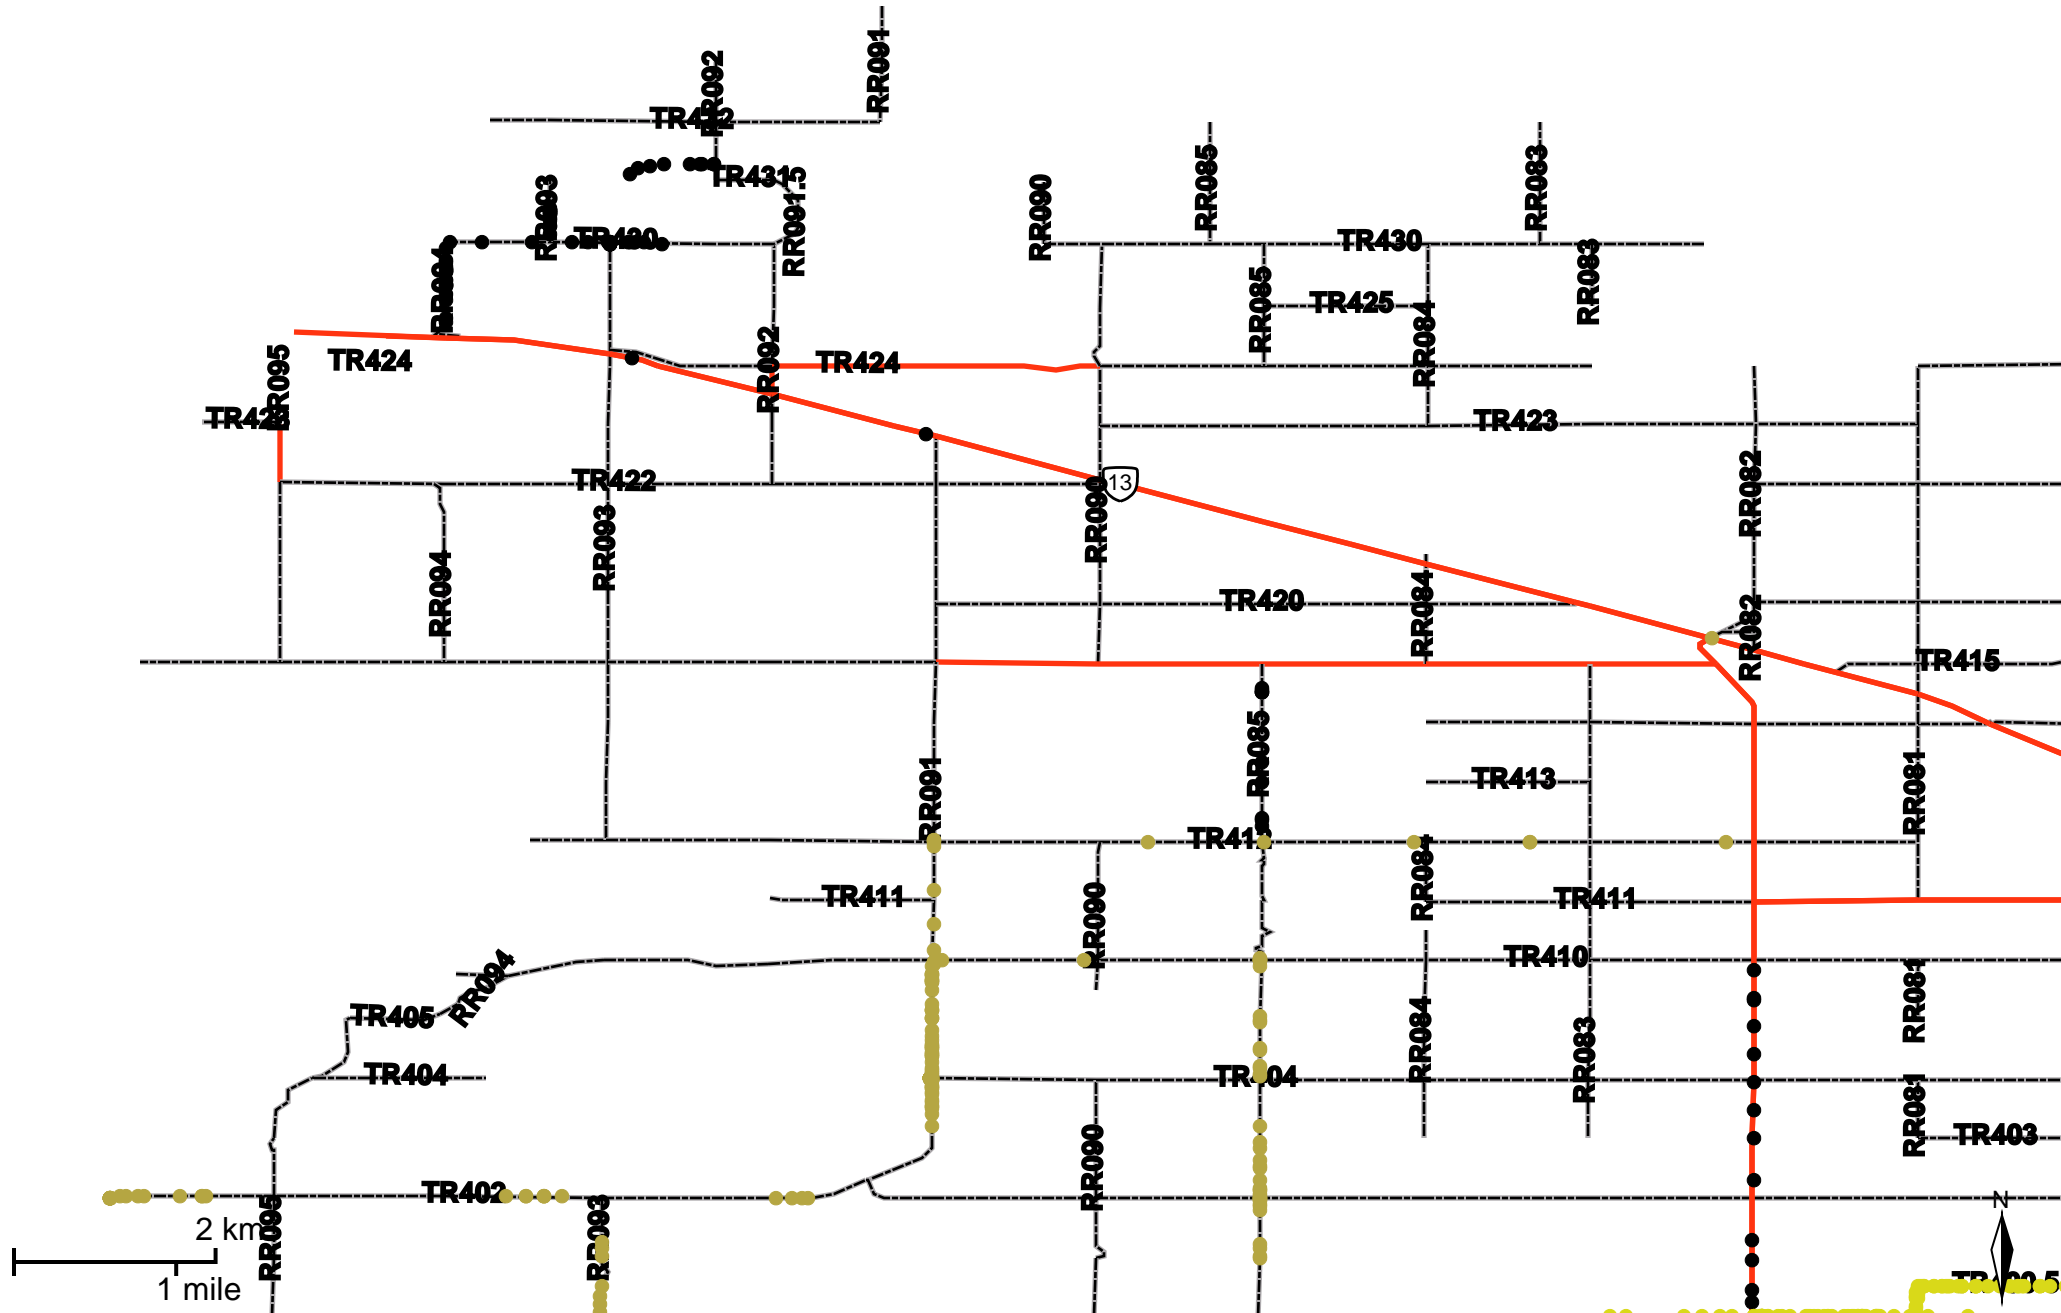

# Grader Activity Weekly Report

From Date: 2017-06-05  
To Date: 2017-06-11  
Electoral Division: 7  
Total Distance(km): 320.7  
Total Time(h): 26.9