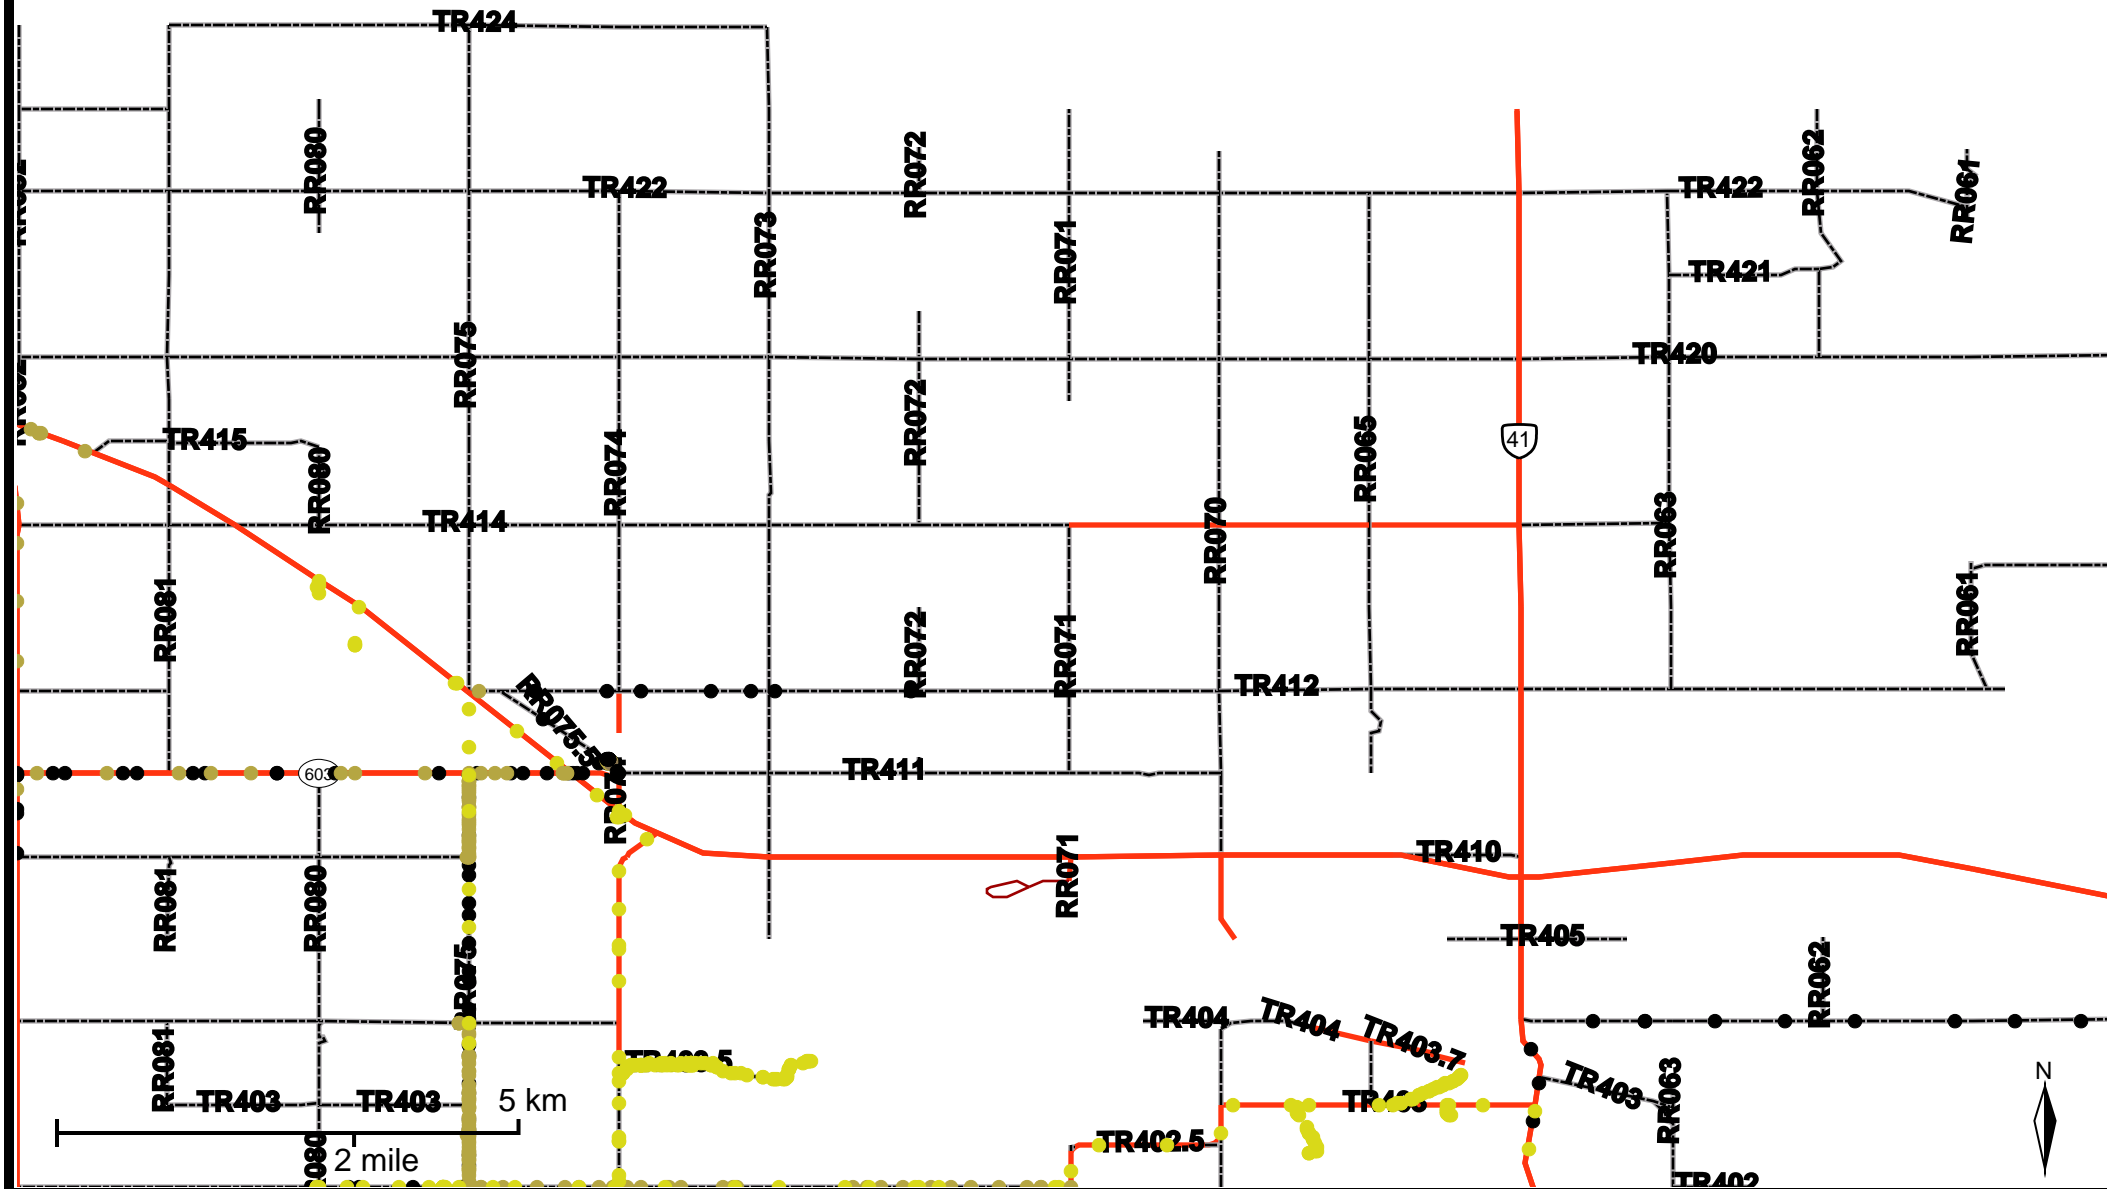

Grader Activity Weekly Report

From Date: 2017-06-05
To Date: 2017-06-11
Electoral Division: 6
Total Distance(km): 282.6
Total Time(h): 21