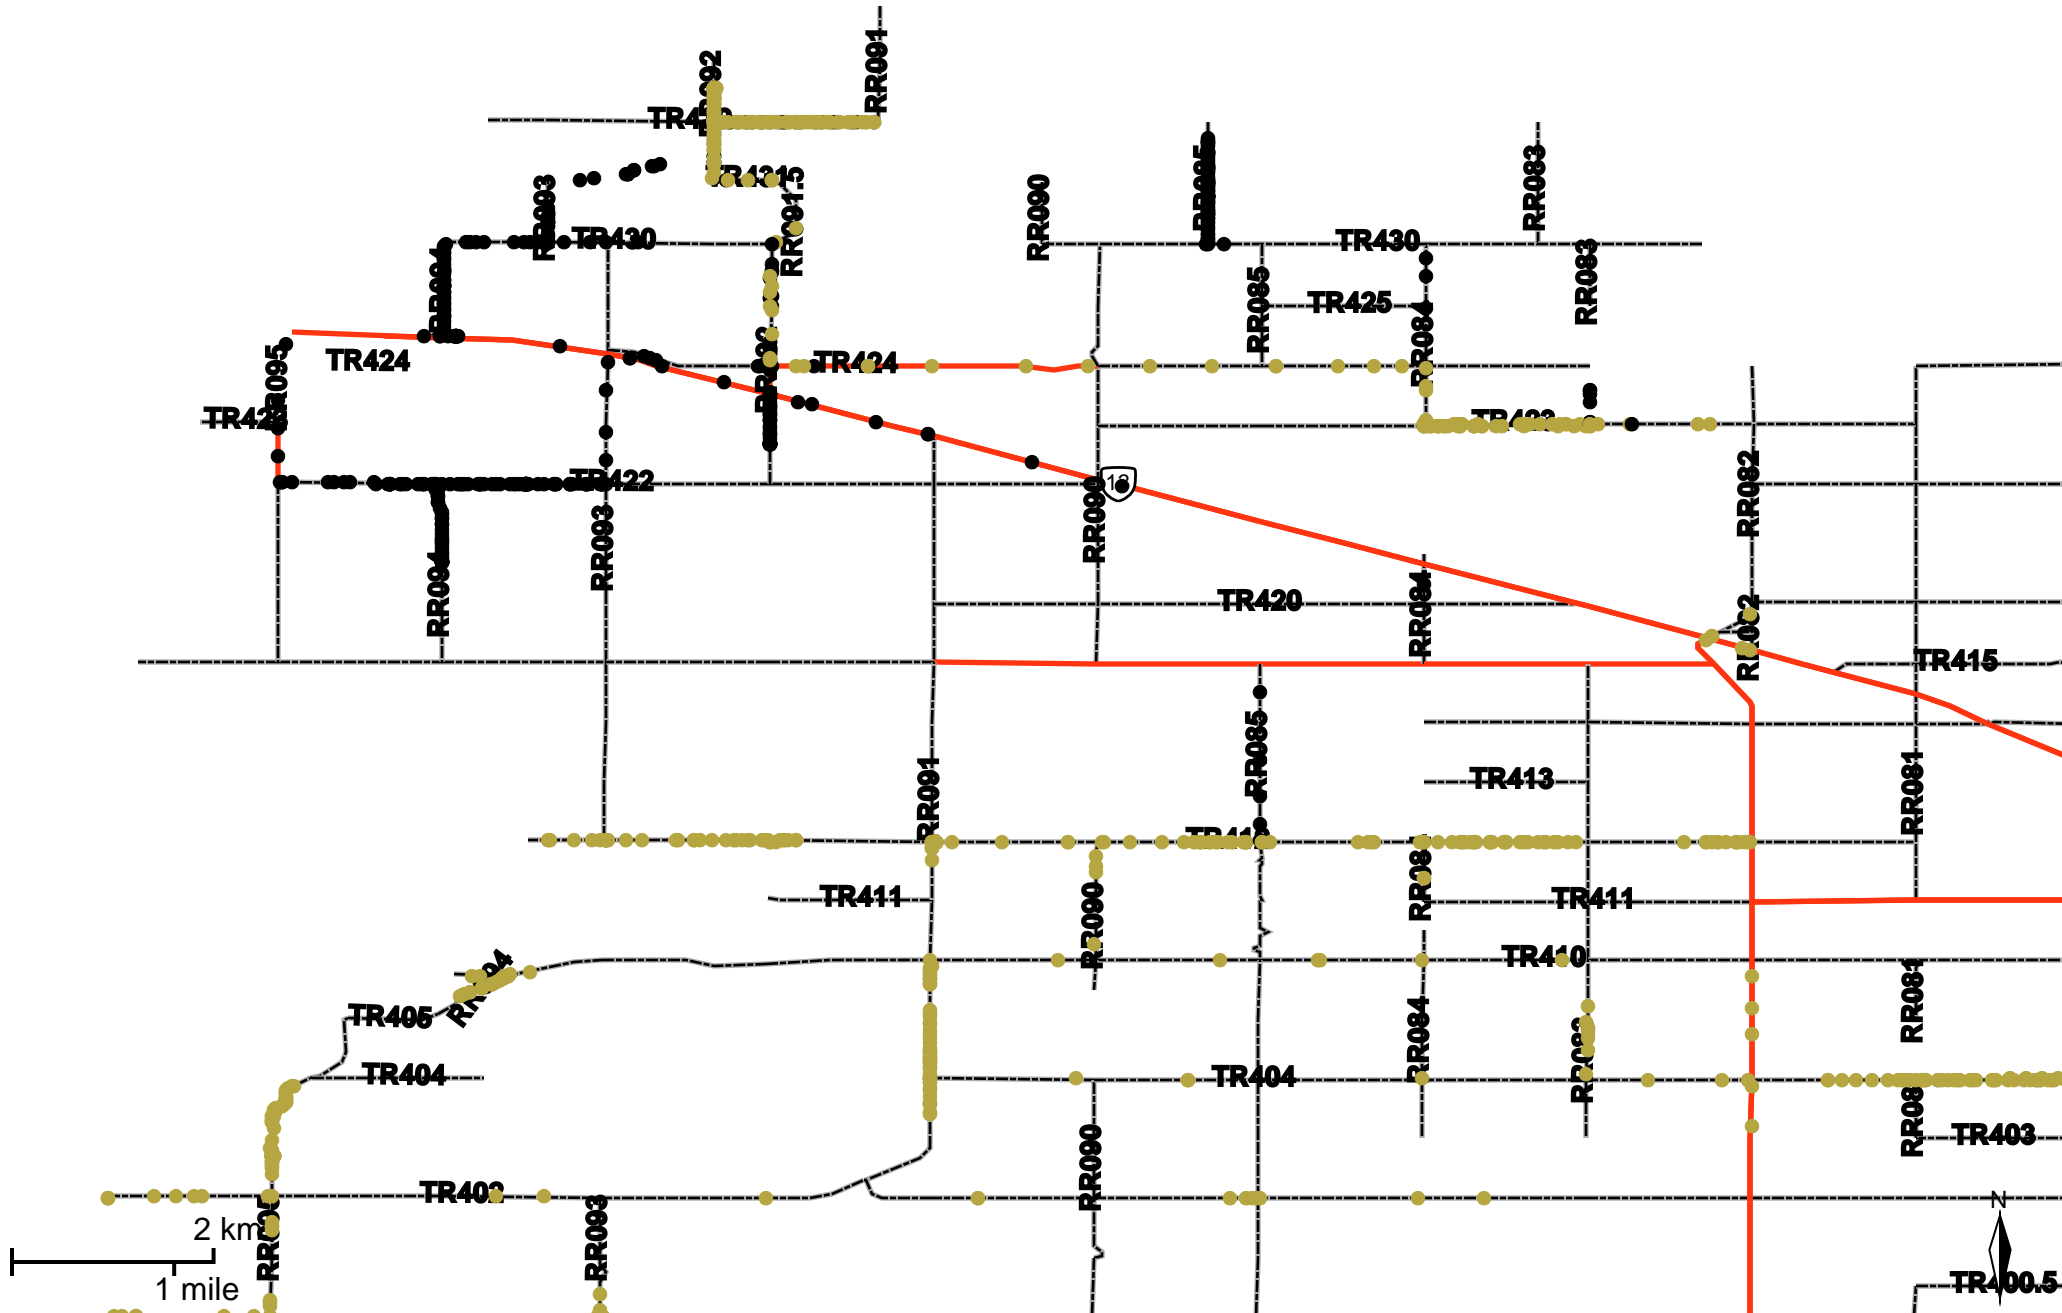

# Grader Activity Weekly Report

From Date: 2017-06-26  
To Date: 2017-07-02  
Electoral Division: 7  
Total Distance(km): 720.8  
Total Time(h): 115.8