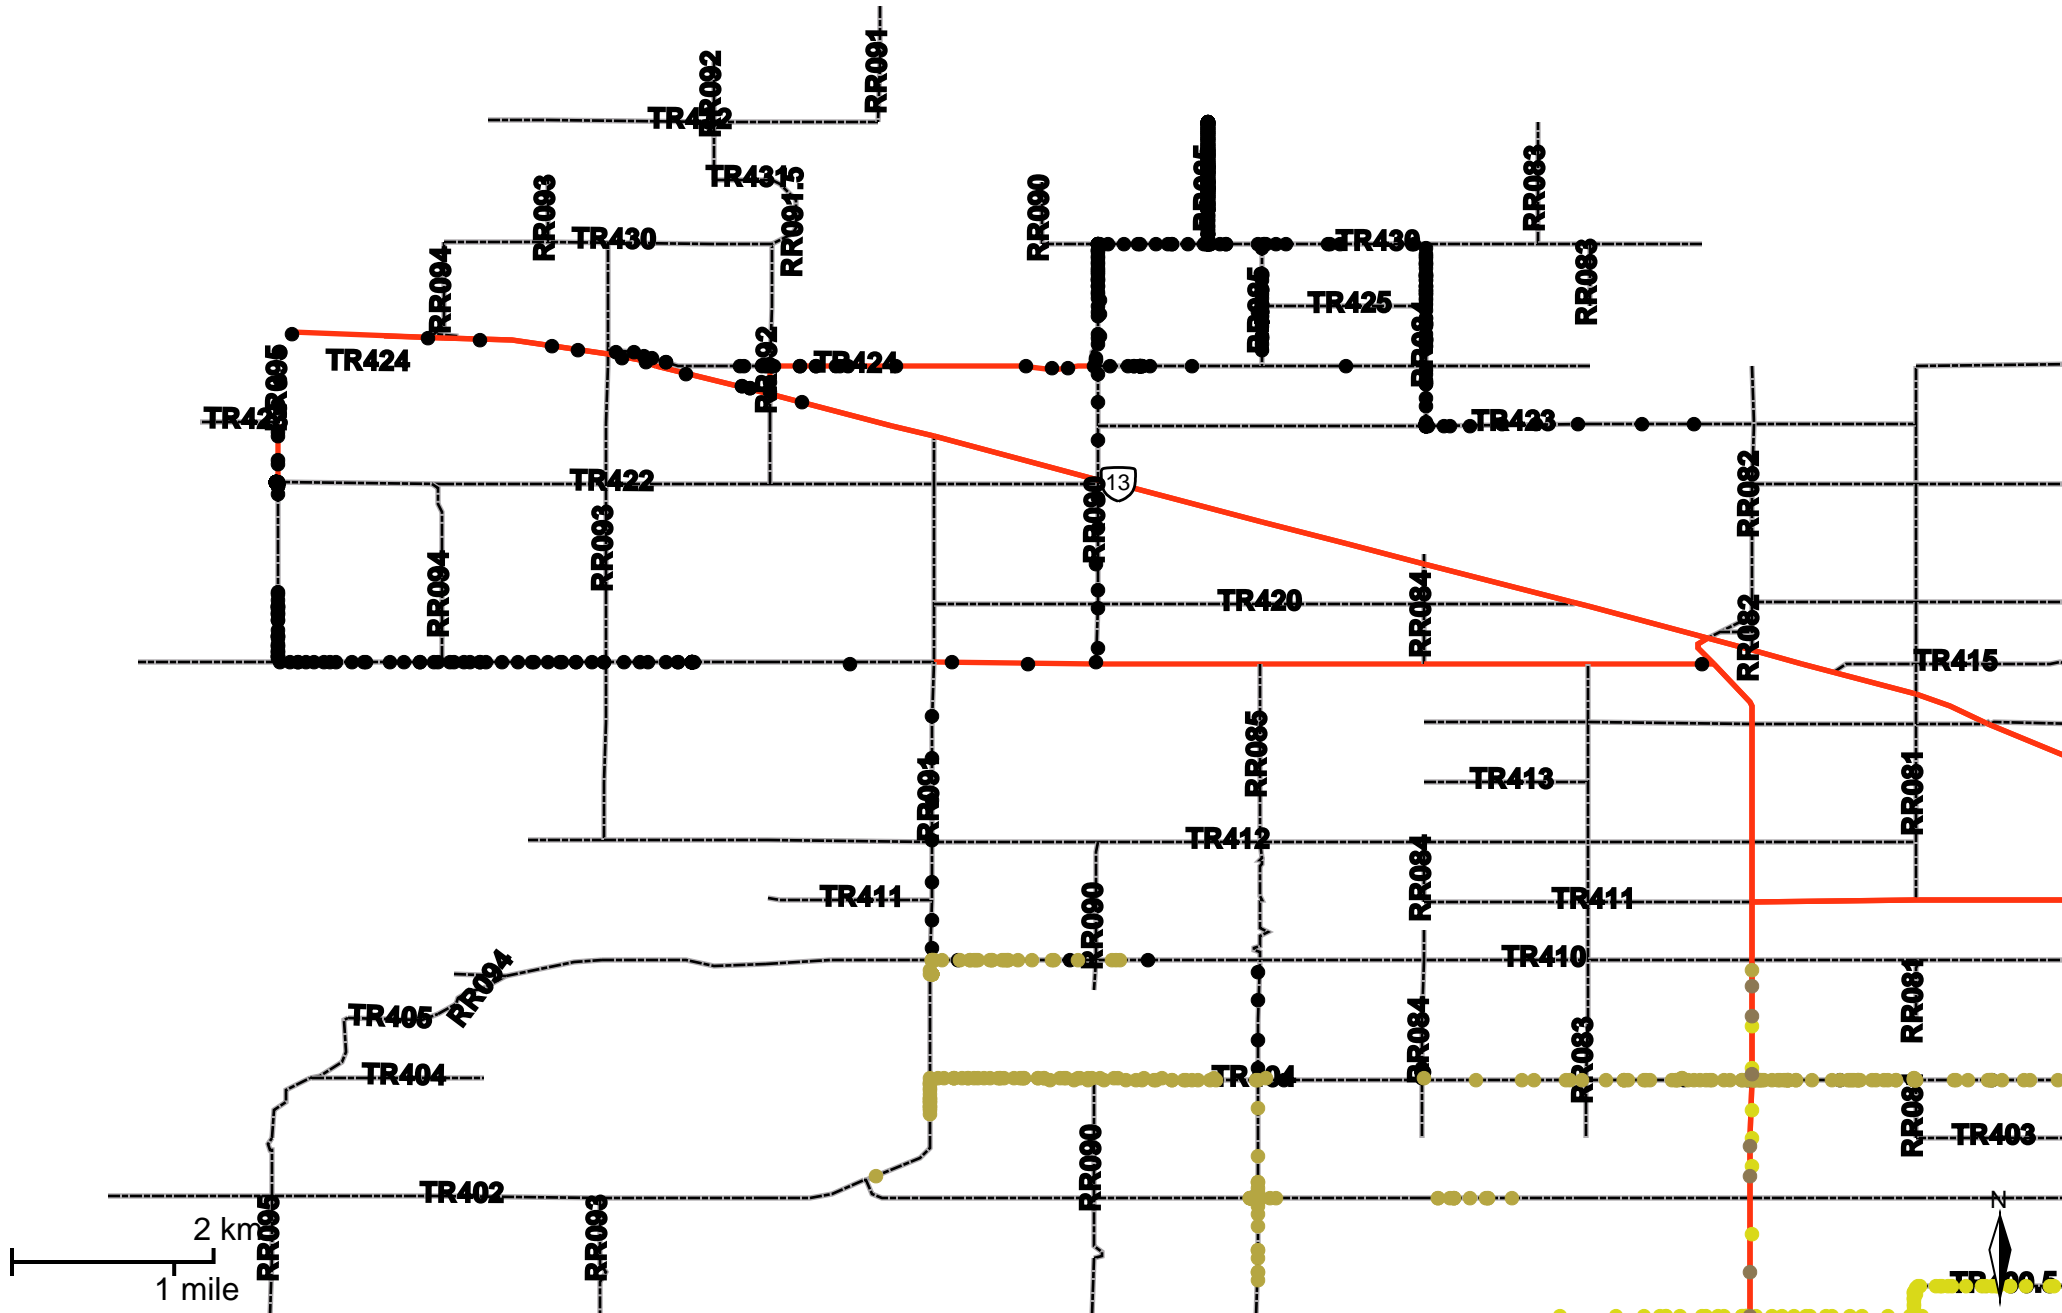

# Grader Activity Weekly Report

From Date: 2017-06-19  
To Date: 2017-06-25  
Electoral Division: 7  
Total Distance(km): 645.3  
Total Time(h): 52.3