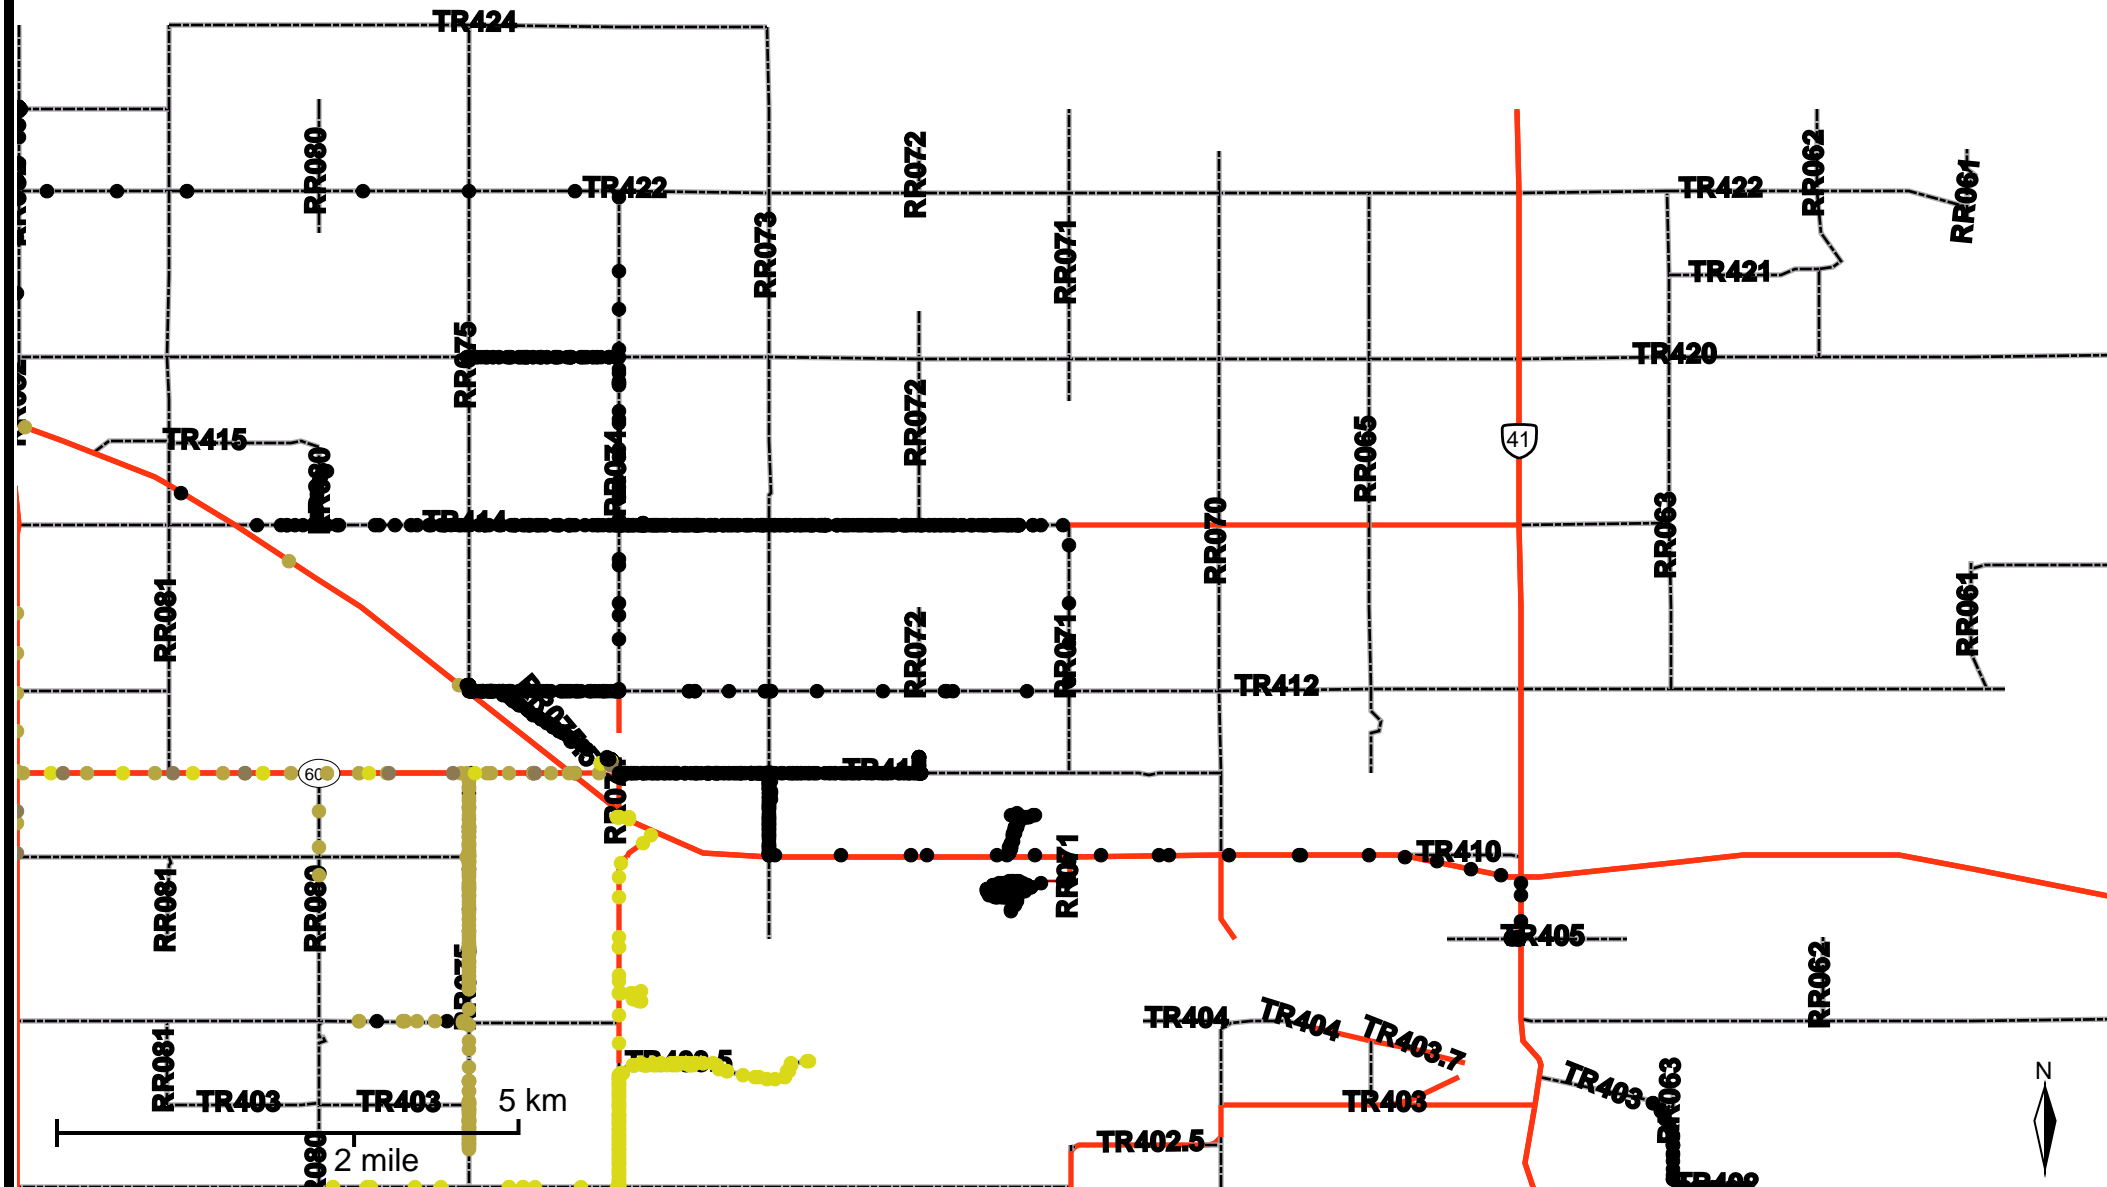

Grader Activity Weekly Report

From Date: 2017-06-19
To Date: 2017-06-25
Electoral Division: 6
Total Distance(km): 426
Total Time(h): 41.2