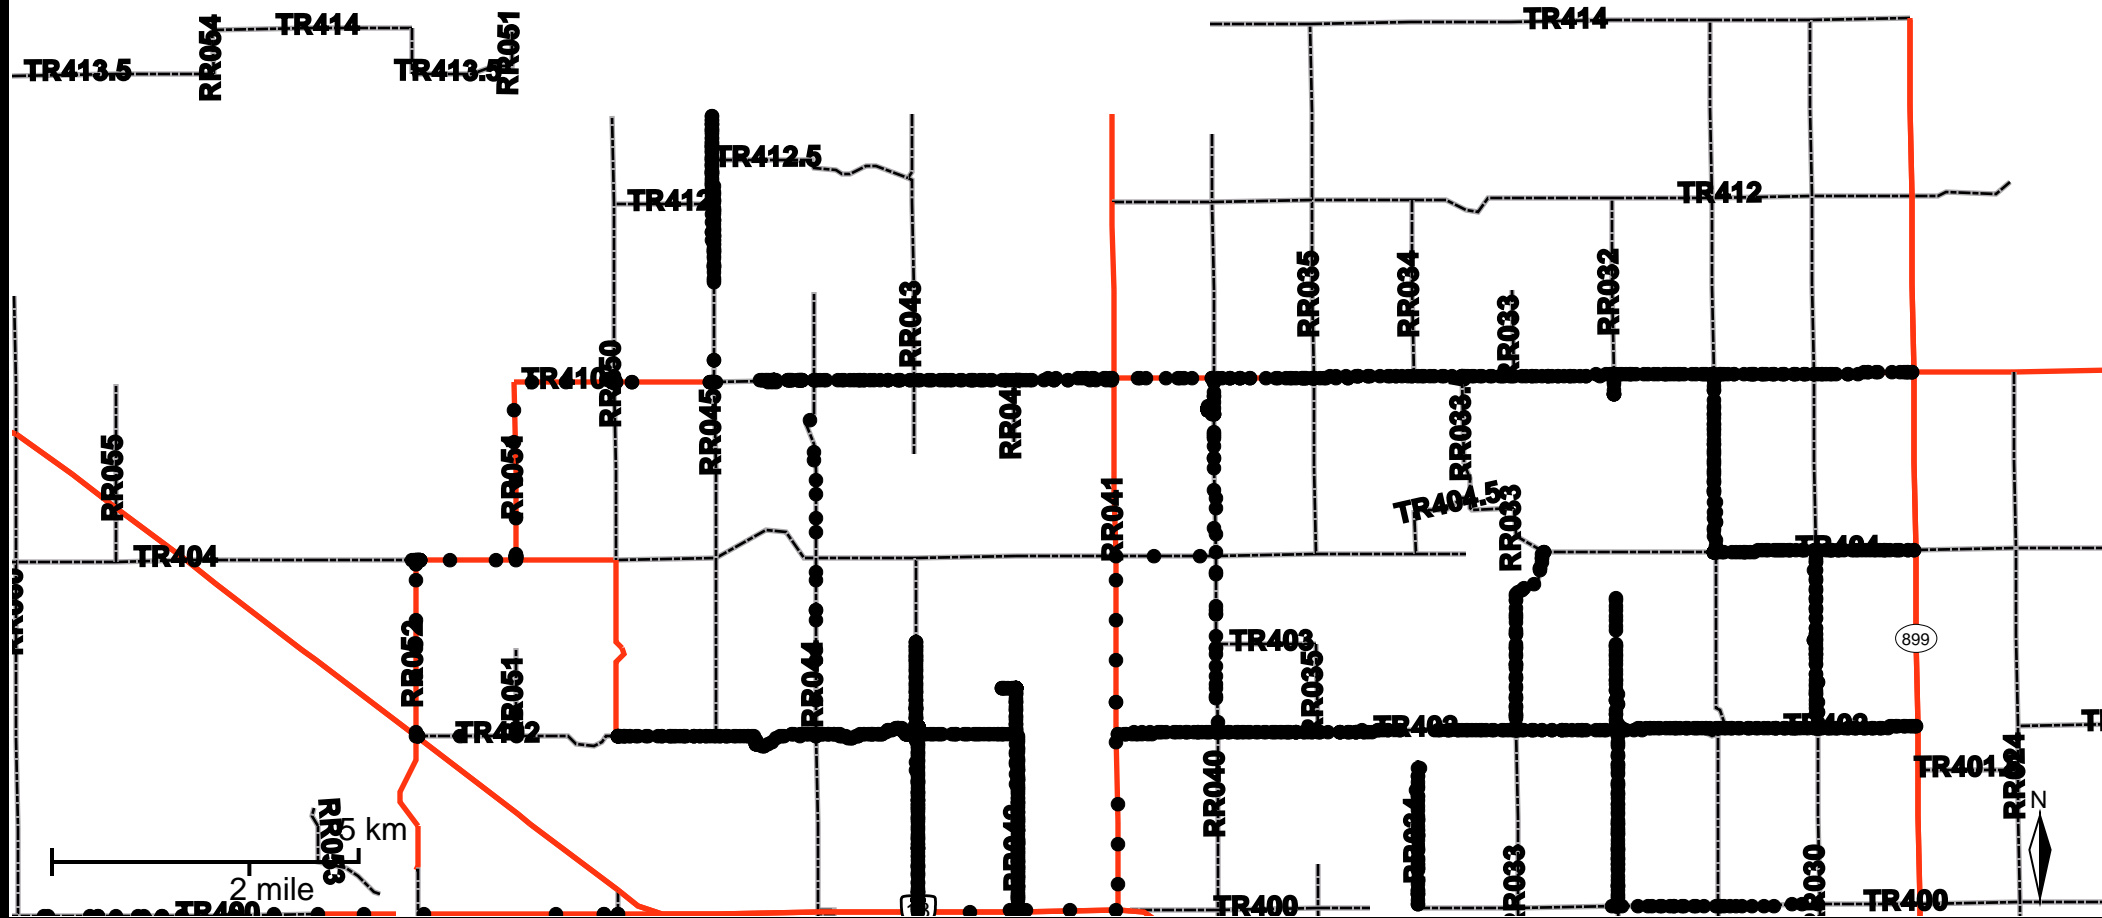

# Grader Activity Weekly Report

From Date: 2017-06-19  
To Date: 2017-06-25  
Electoral Division: 4  
Total Distance(km): 442.8  
Total Time(h): 46.8