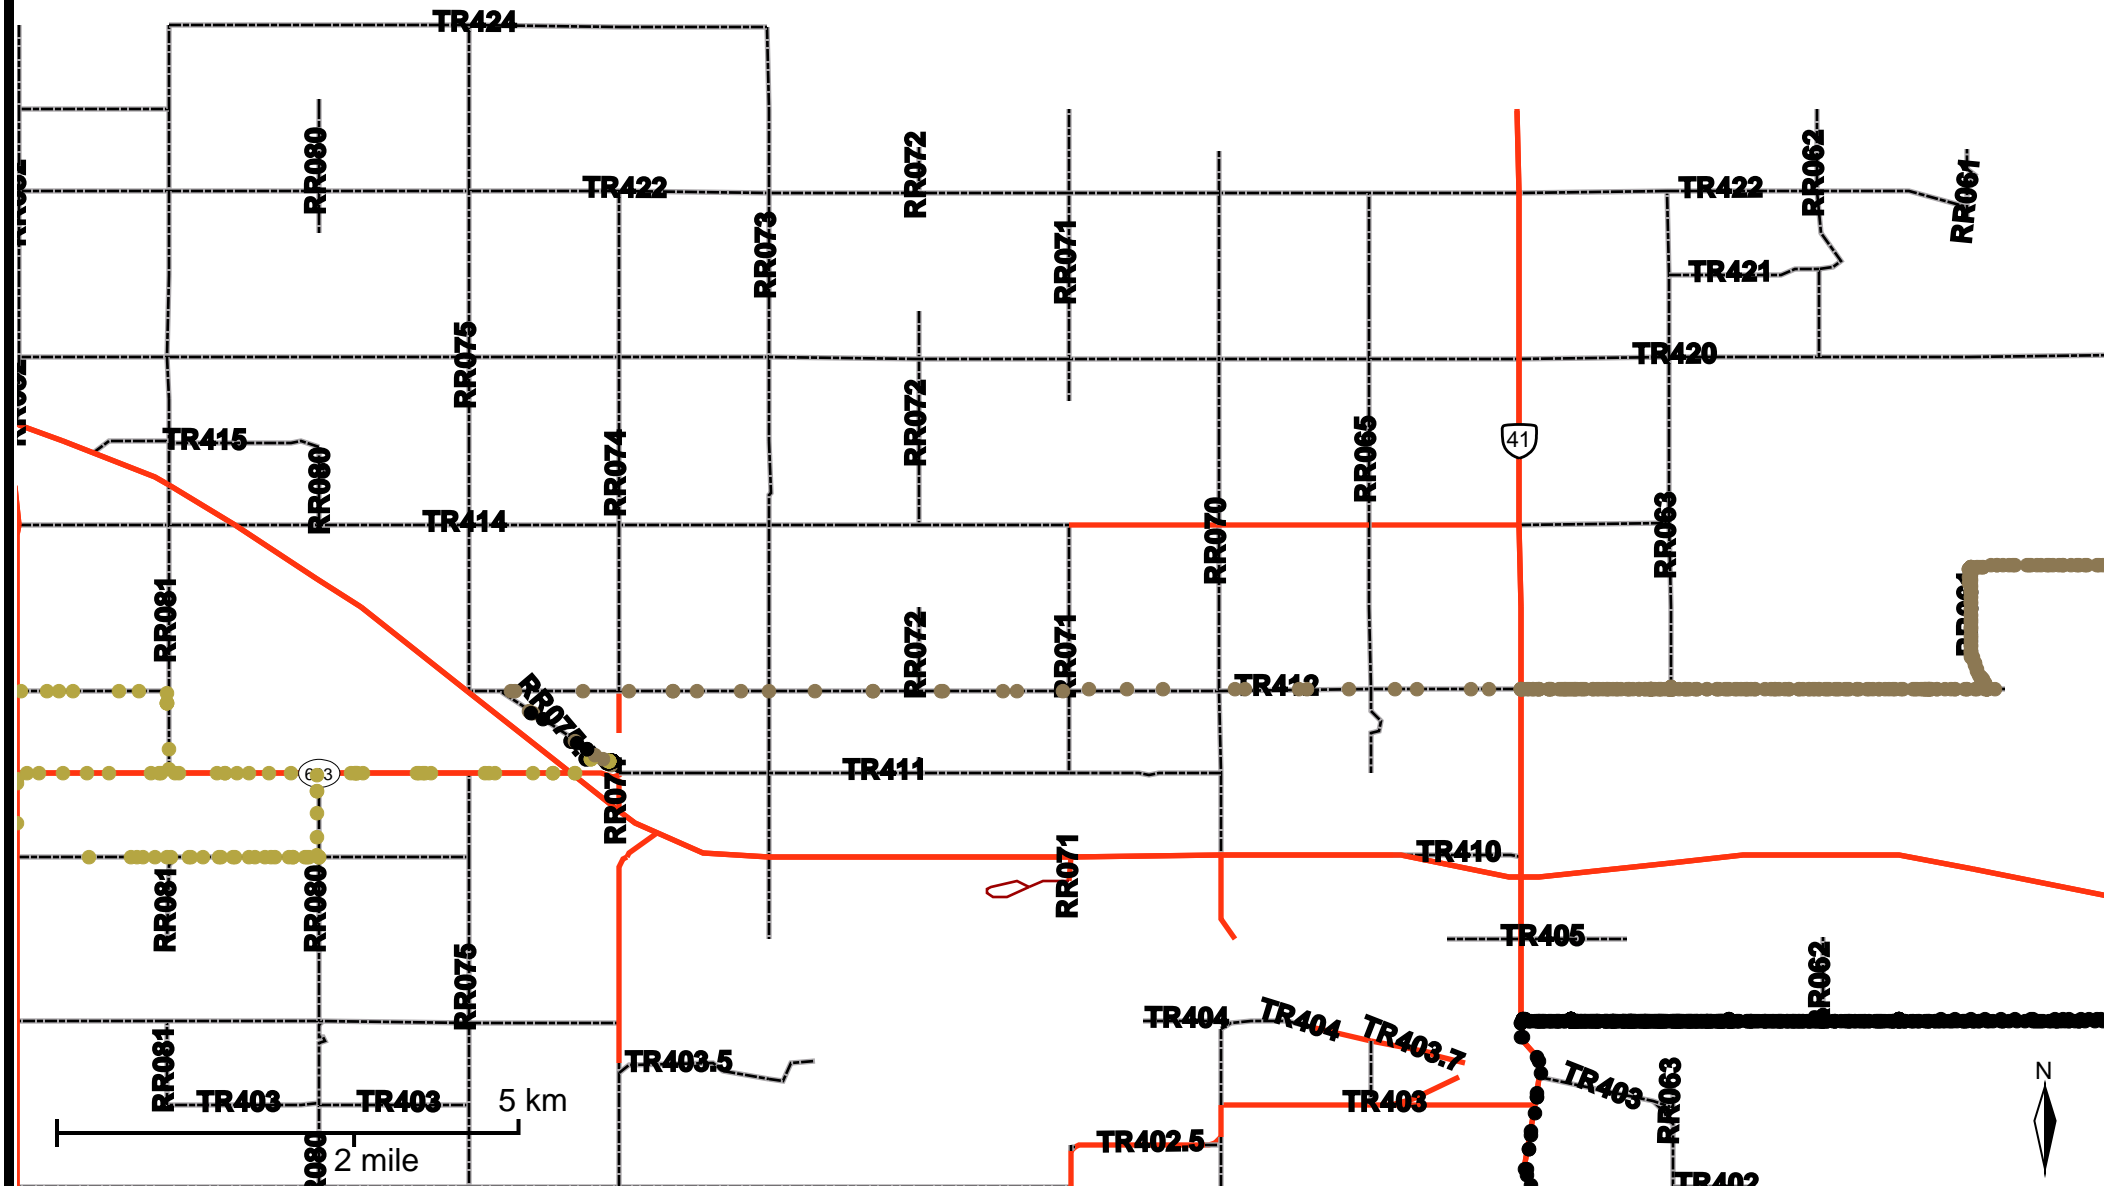

# Grader Activity Weekly Report

From Date: 2017-06-12  
To Date: 2017-06-18  
Electoral Division: 6  
Total Distance(km): 295.9  
Total Time(h): 58.6