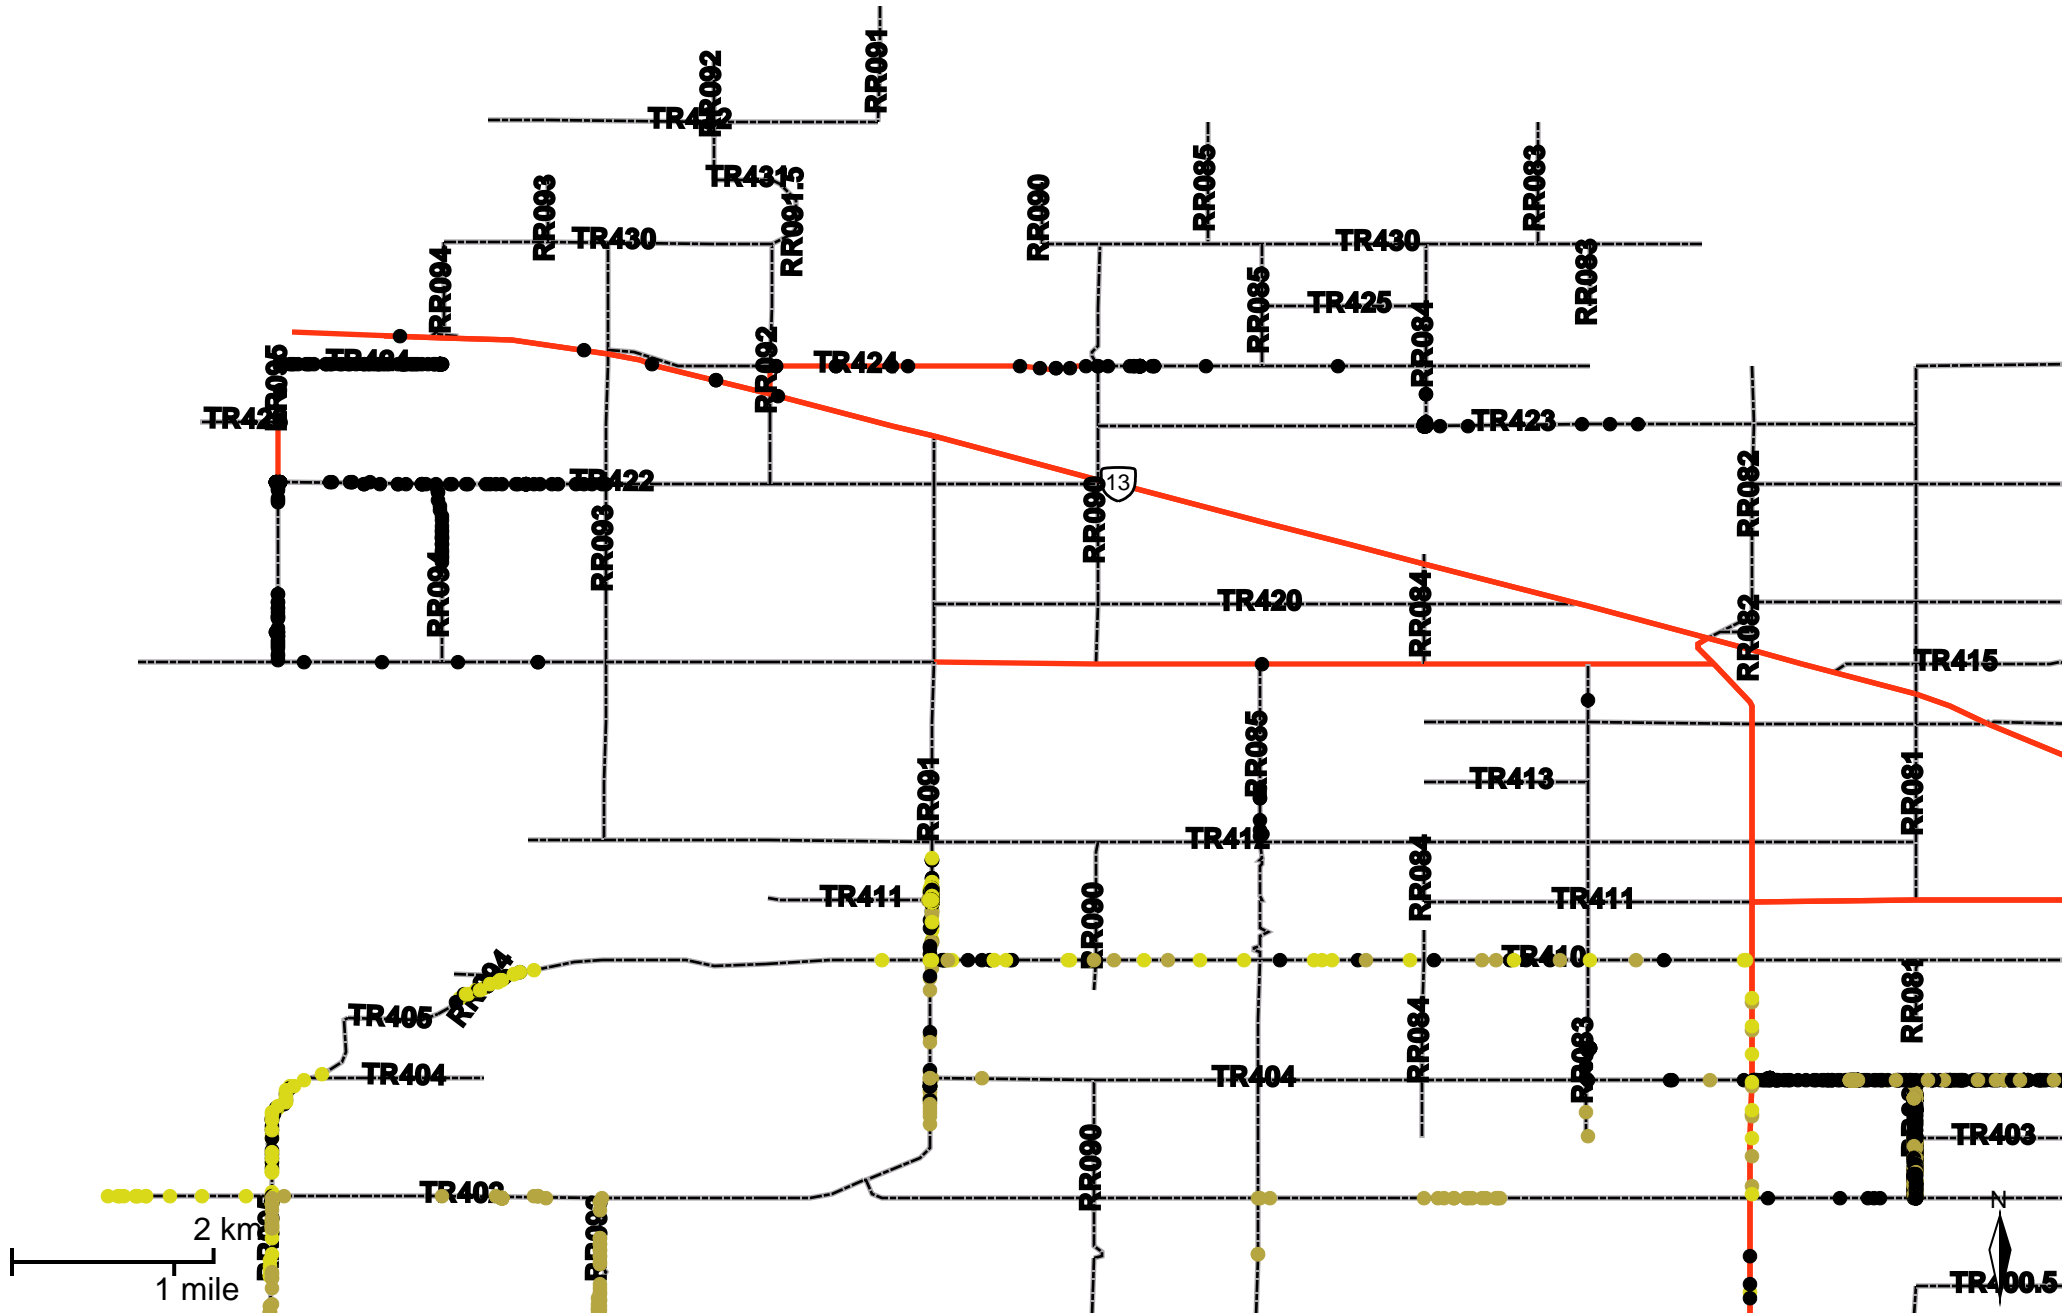

Grader Activity Weekly Report

From Date: 2017-07-31
 To Date: 2017-08-06
 Electoral Division: 7
 Total Distance(km): 1110.6
 Total Time(h): -310.4