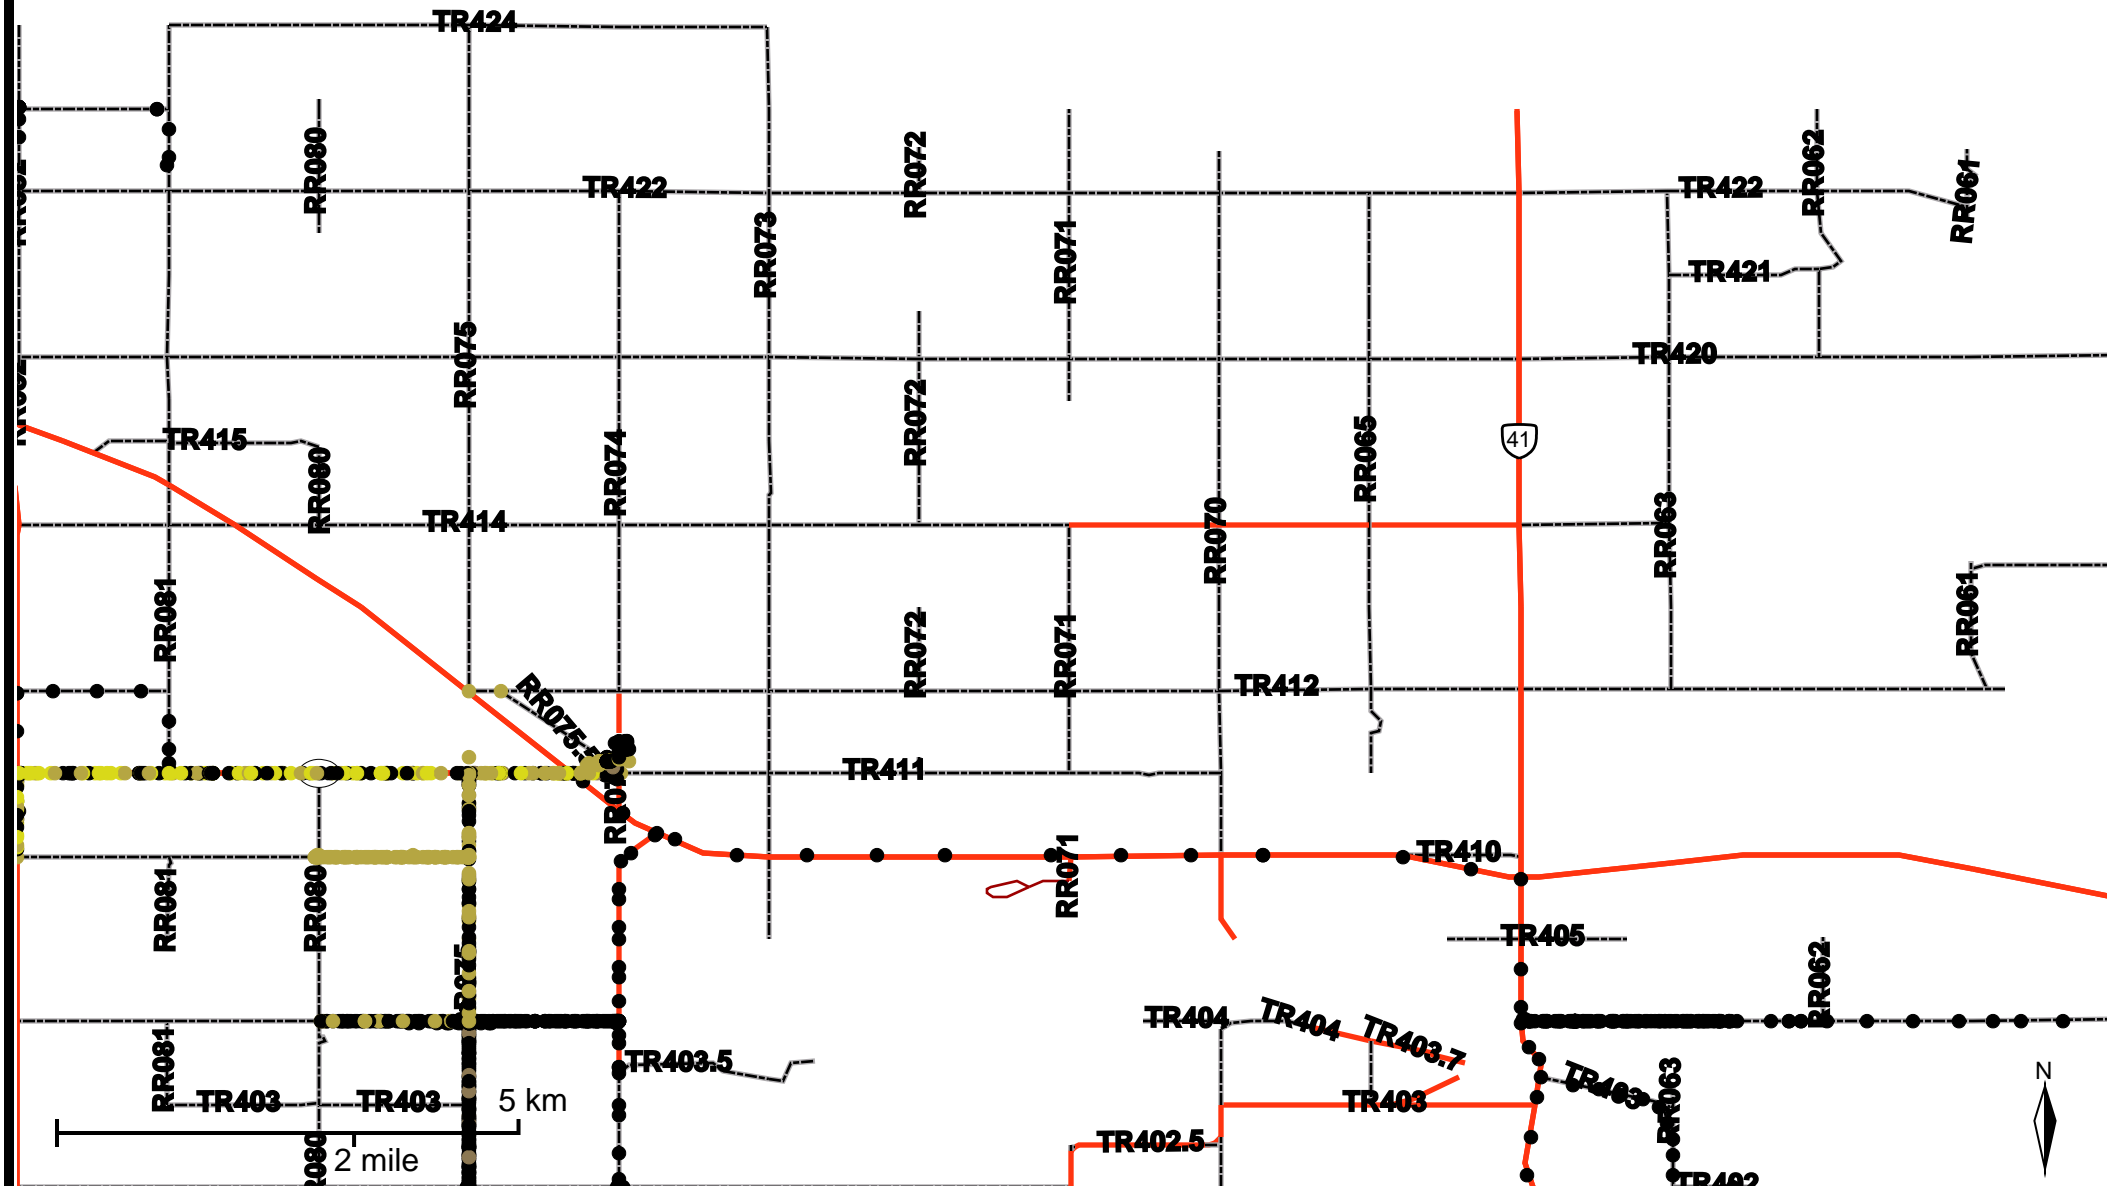

Grader Activity Weekly Report

From Date: 2017-07-31
To Date: 2017-08-06
Electoral Division: 6
Total Distance(km): 684.5
Total Time(h): 22.8