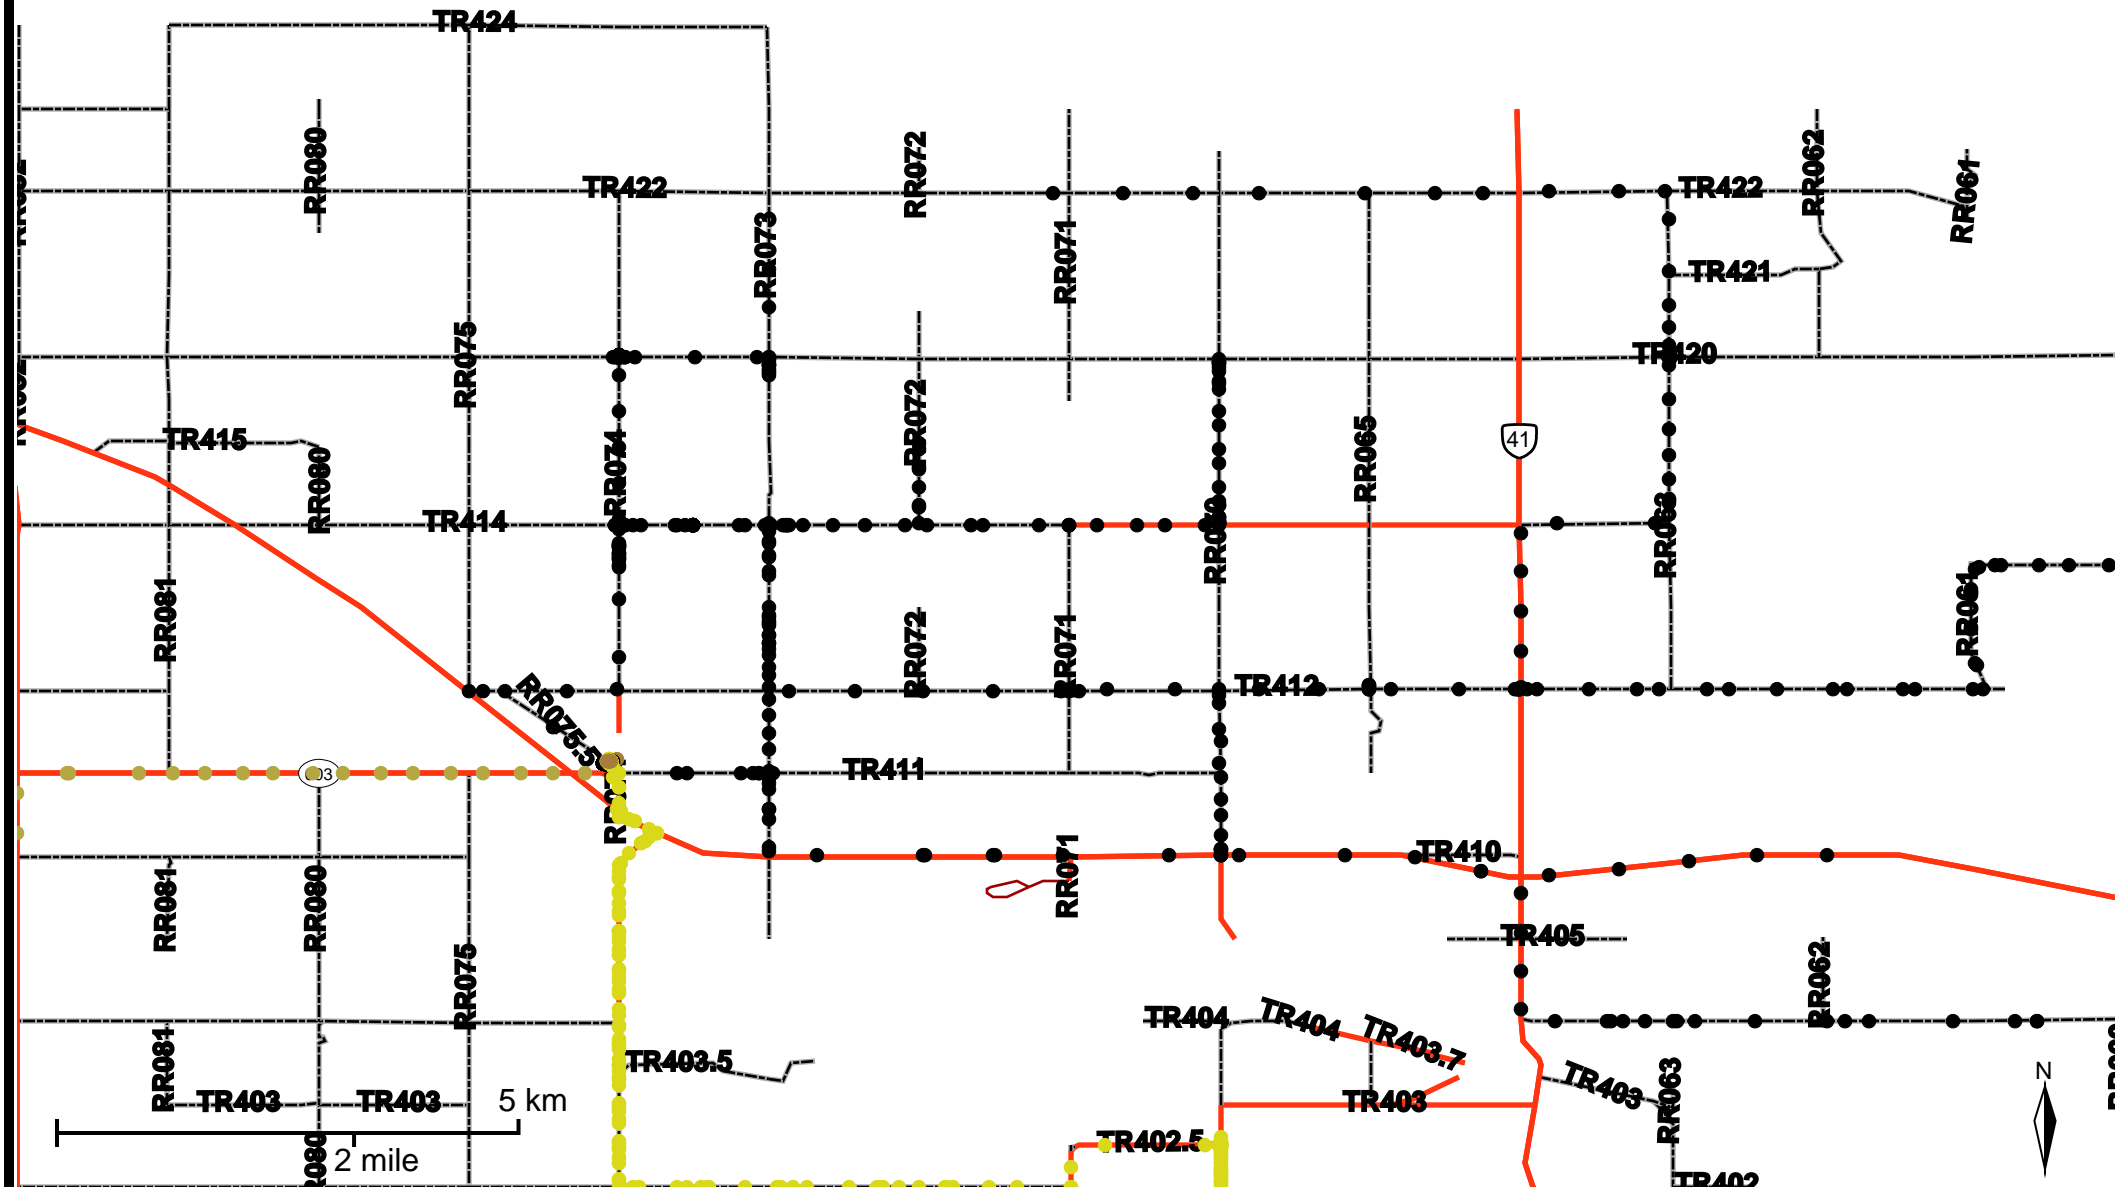

Grader Activity Weekly Report

From Date: 2017-02-27
 To Date: 2017-03-05
 Electoral Division: 6
 Total Distance(km): 303.8
 Total Time(h): 19.4