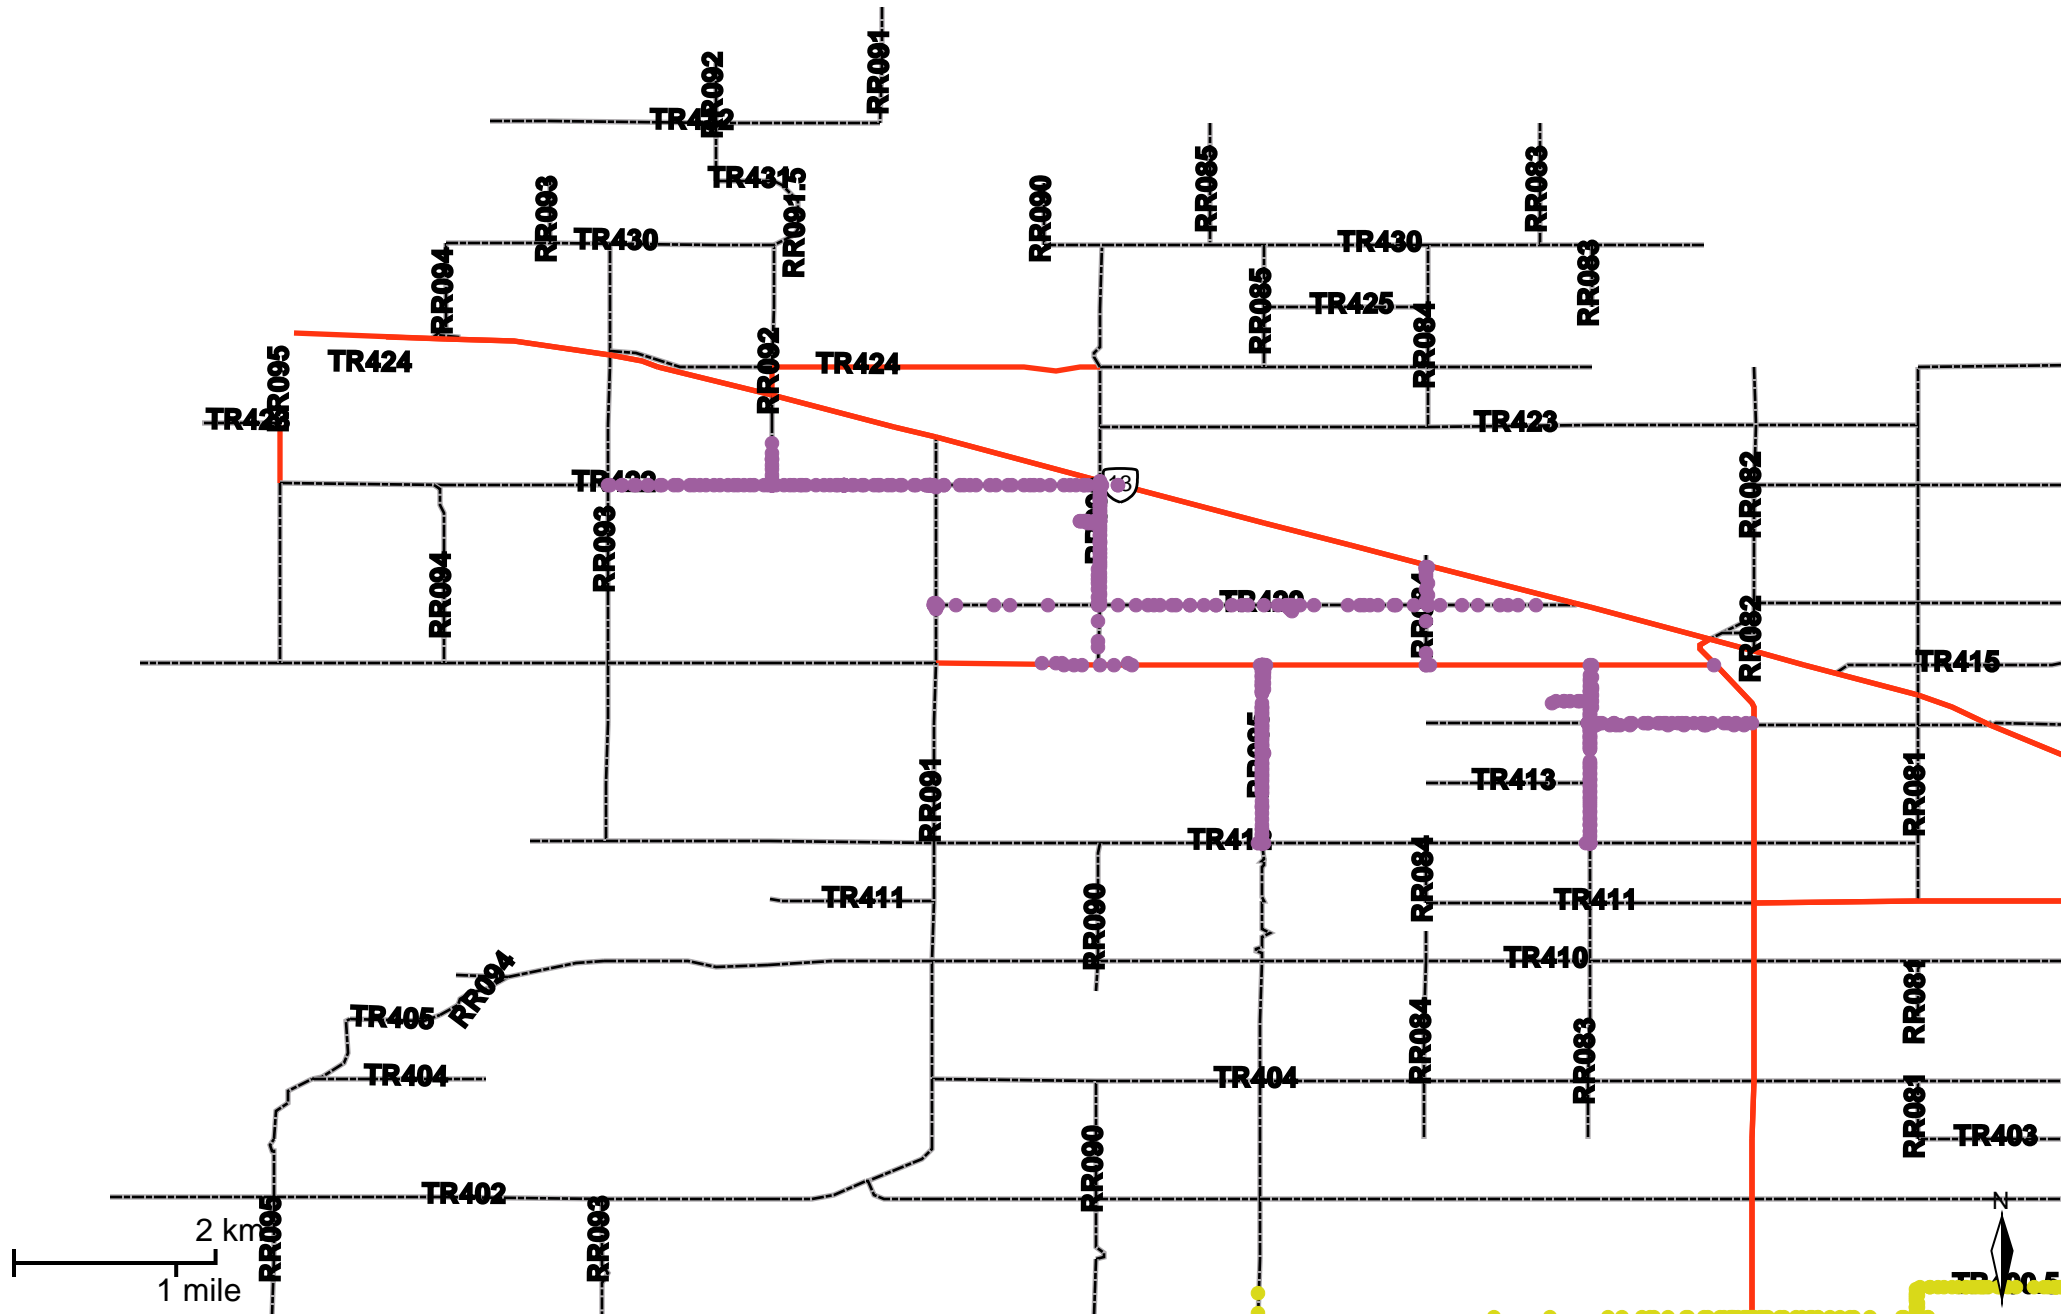

# Grader Activity Weekly Report

From Date: 2018-09-03  
To Date: 2018-09-09  
Electoral Division: 7  
Total Distance(km): 83.4  
Total Time(h): 12  
Speed Threshold(km/h): 10