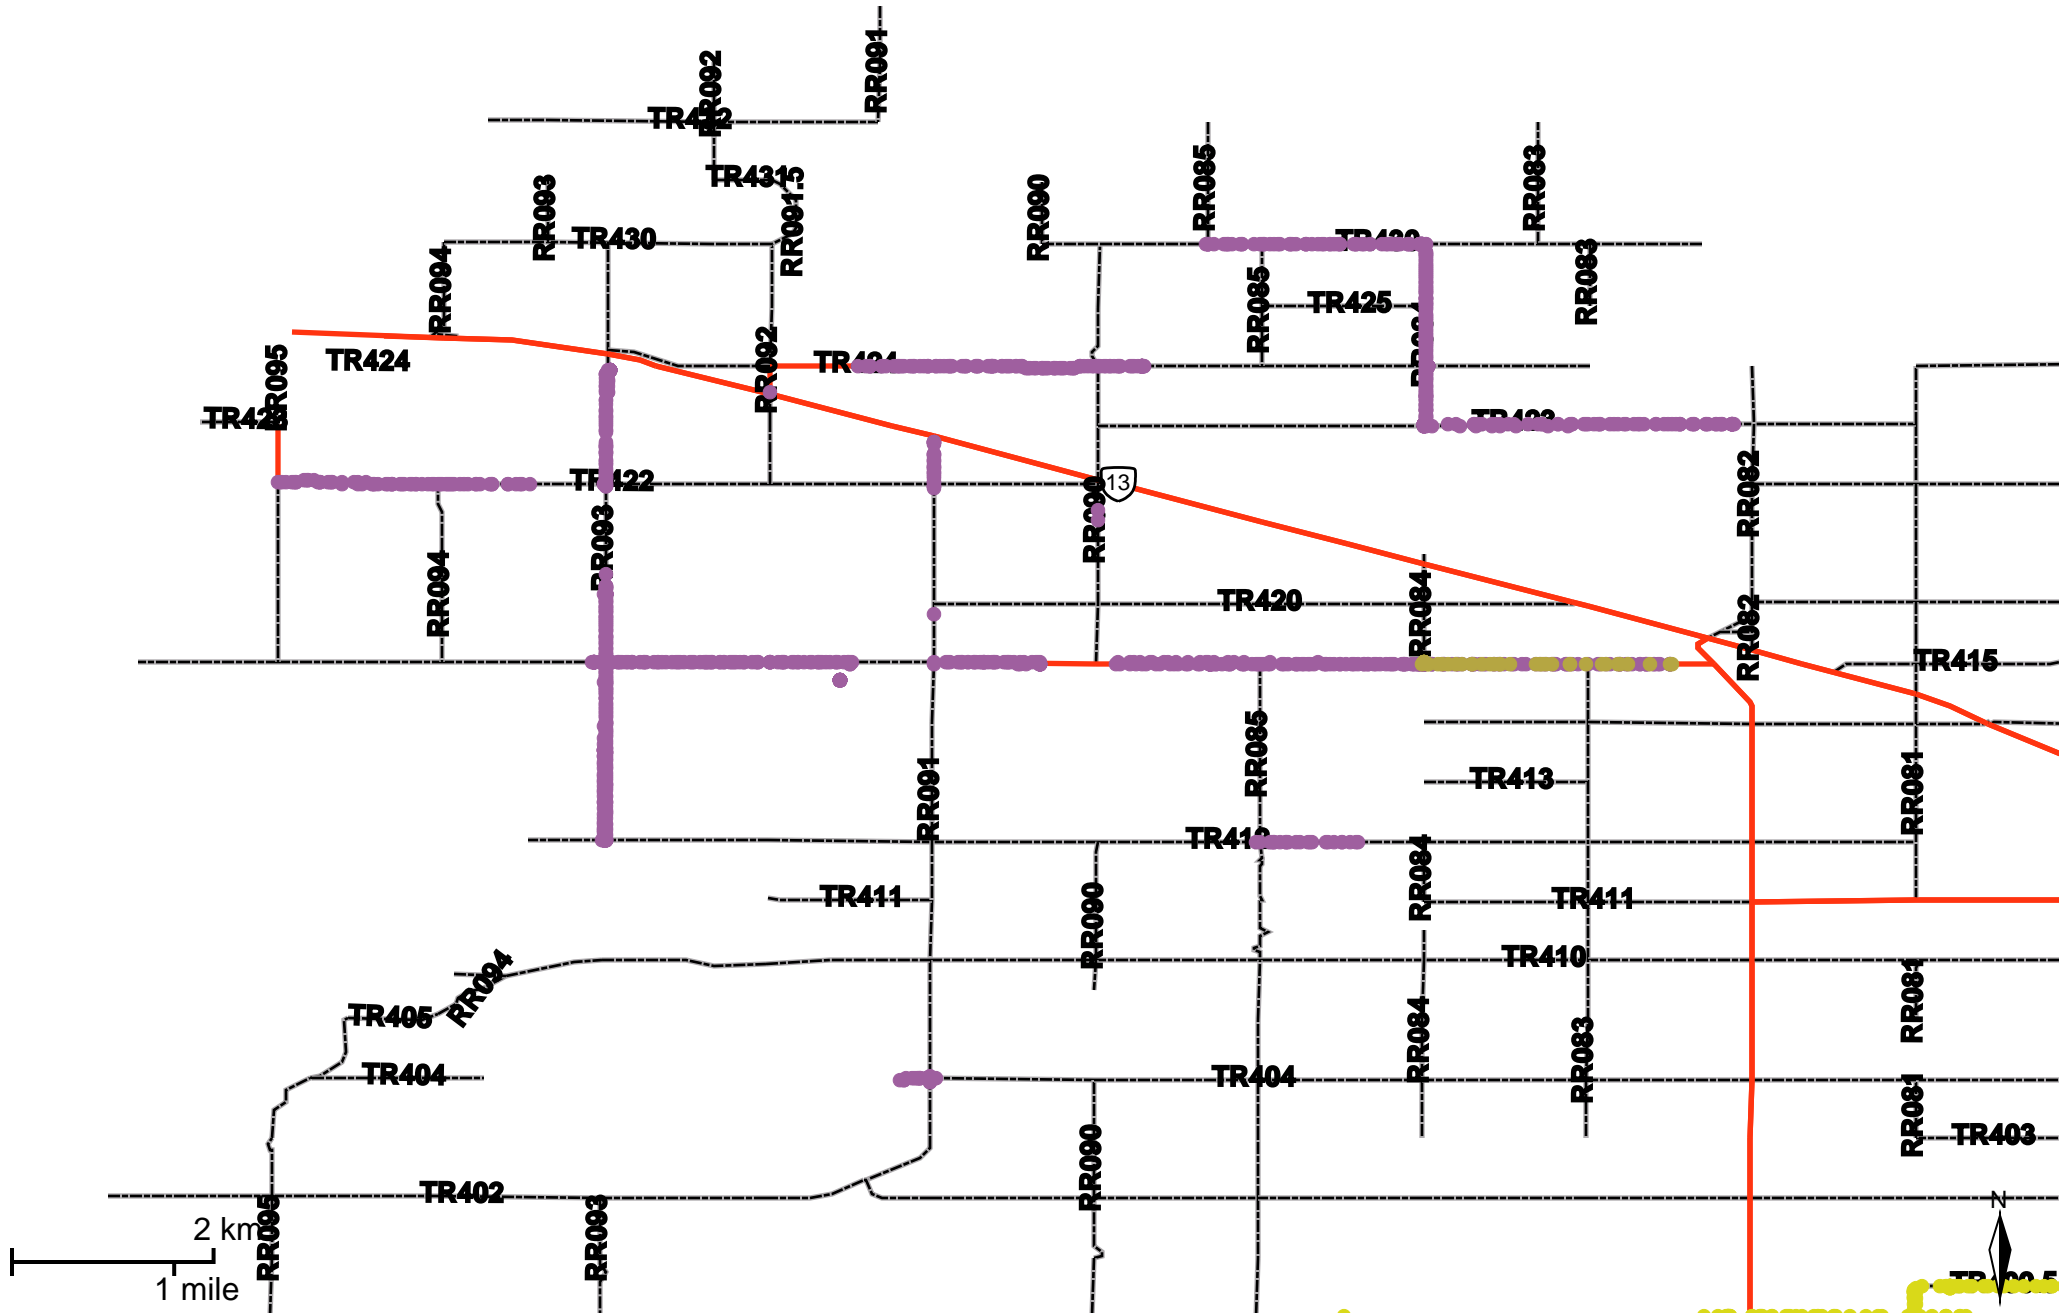

Grader Activity Weekly Report

From Date: 2018-08-20
 To Date: 2018-08-26
 Electoral Division: 7
 Total Distance(km): 170.8
 Total Time(h): 26.7
 Speed Threshold(km/h): 10