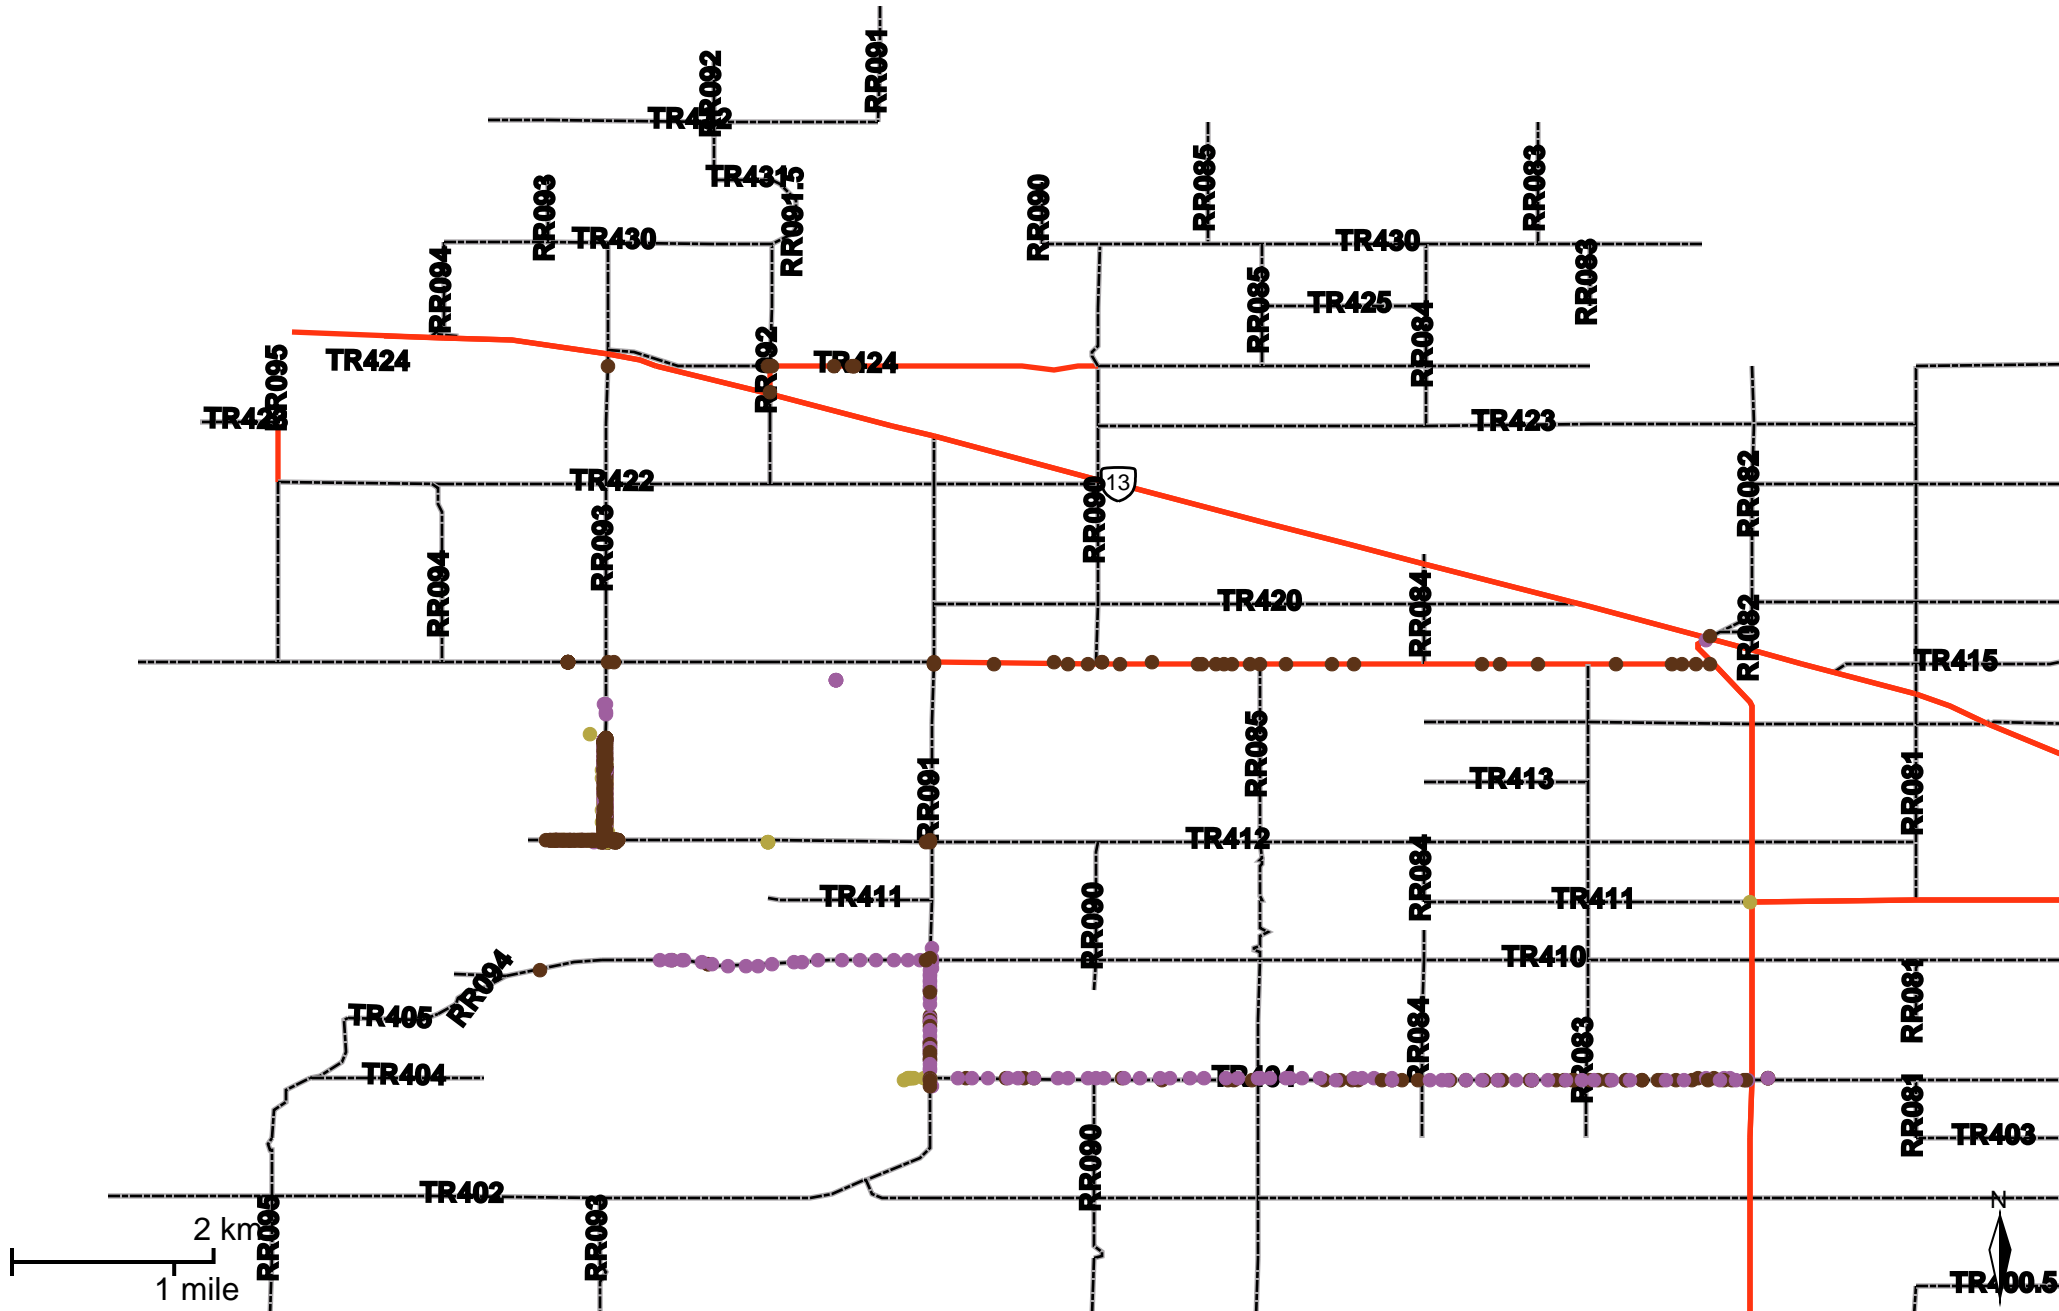

# Grader Activity Weekly Report

From Date: 2018-07-16  
To Date: 2018-07-22  
Electoral Division: 7  
Total Distance(km): 191.1  
Total Time(h): 70.8  
Speed Threshold(km/h): 10