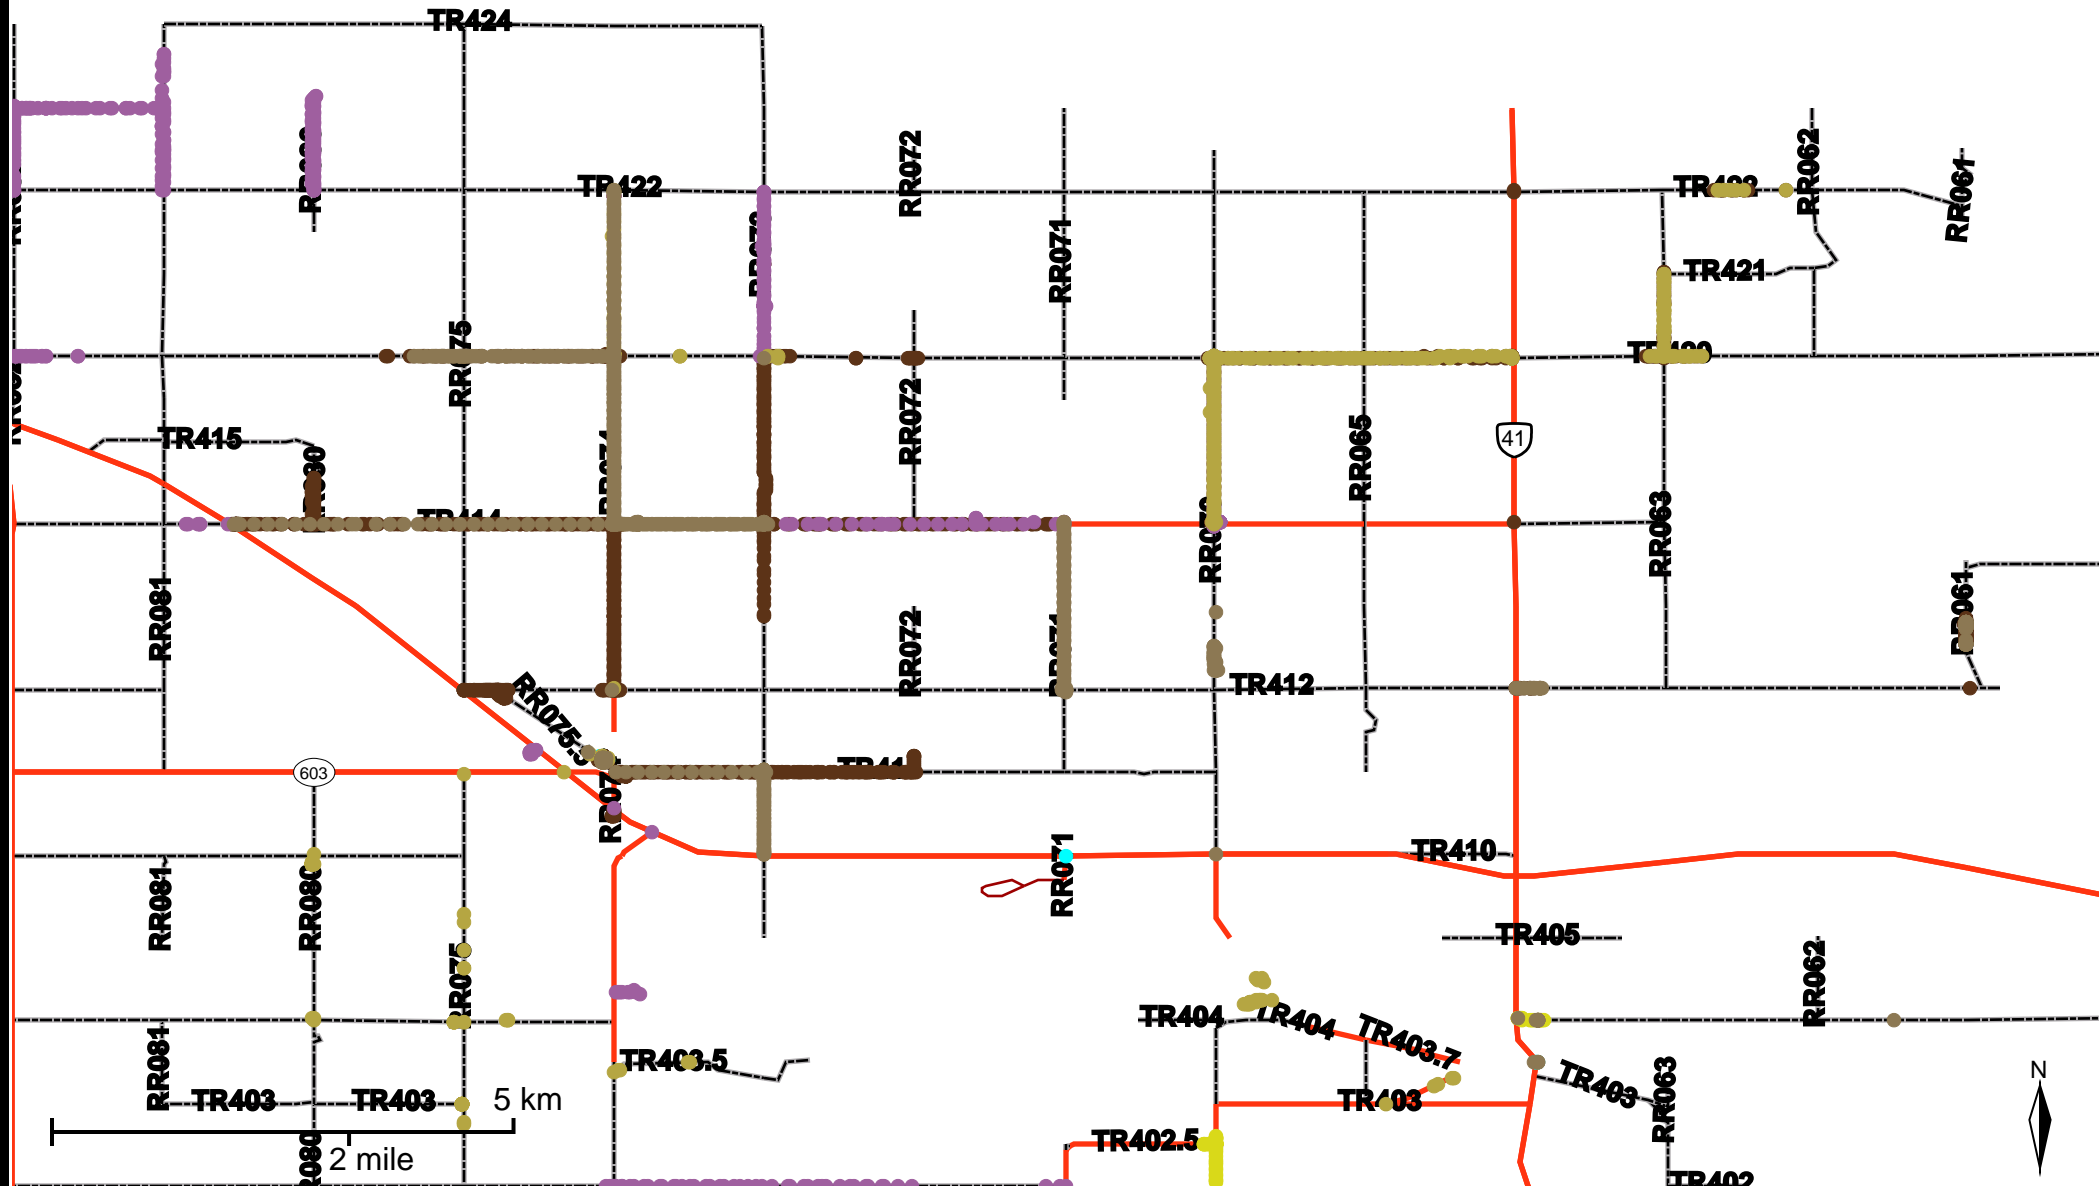

Grader Activity Weekly Report

From Date: 2018-07-02
 To Date: 2018-07-08
 Electoral Division: 6
 Total Distance(km): 384.1
 Total Time(h): 153.8
 Speed Threshold(km/h): 10